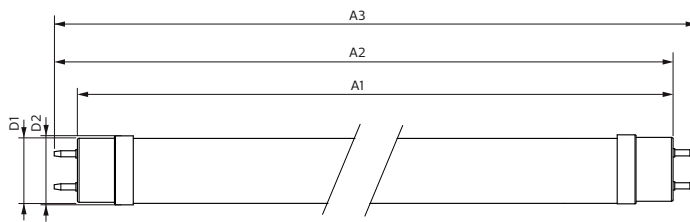

Master Value LEDtube T8

Product length	1500 mm
Approval and Application	
Energy efficiency label (EEL)	A++
Energy-saving product	Yes
Approval marks	RoHS compliance CE marking KEMA Keur certificate
Energy consumption kWh/1,000 hours	24 kWh
Product Data	
Full product code	871869964703200

Order product name	MASTER LEDtube VLE 1500mm UO 24W 830 T8
EAN/UPC – product	8718699647032
Order code	929002022302
SAP numerator – quantity per pack	1
SAP numerator – packs per outer box	10
SAP material	929002022302
Net Weight (Piece)	0.270 kg

Dimensional drawing

Product	D1	D2	A1	A2	A3
MASTER LEDtube VLE 1500mm UO 24W 830 T8	25.8 mm	28 mm	1498.7 mm	1505.8 mm	1512.9 mm

TLED 5ft 220-240V 24-58W 3400lm3000K G13

Photometric data