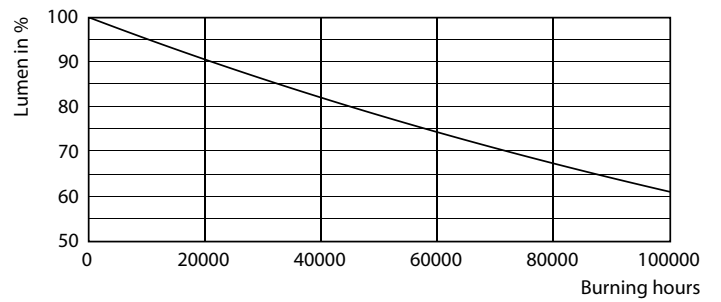

Warnings and Safety

• -

Product data

General Information		Operating and Electrical	
Cap base	G13 ROT (Rotating) [Medium Bi-Pin Fluorescent]	Input frequency	50 to 60 Hz
EU RoHS compliant	Yes	Power (Rated) (Nom)	23 W
Nominal lifetime (nom.)	60000 h	Lamp current (max.)	108 mA
Switching cycle	200,000X	Lamp current (min.)	99 mA
Light Technical		Starting time (nom.)	0.5 s
Colour Code	865 [CCT of 6,500 K]	Warm-up time to 60% light (nom.)	0.5 s
Technical Beam Angle (Nom)	160 °	Power factor (nom.)	0.9
Lamp Luminous Flux 25°C EL (Nom)	3700 lm	Voltage (Nom)	220-240 V
Colour Designation	Cool Daylight	Temperature	
Colour Temperature, horizontal (Nom)	6500 K	T-ambient (max.)	45 °C
Lamp Luminous Efficacy EM (Nom)	160.00 lm/W	T-ambient (min.)	-20 °C
Colour consistency	<6	T storage (max.)	65 °C
Colour Rendering Index,horiz (Nom)	83	T storage (min.)	-40 °C
LLMF at end of nominal lifetime (nom.)	70 %	T-Case maximum (nom.)	60 °C

MASTER LEDtube EM/Mains

Controls and Dimming

Dimmable	No
----------	----

Mechanical and Housing

Bulb material	Plastic
Product length	1500 mm

Approval and Application

Energy efficiency label (EEL)	A++
Energy-saving product	Yes
Approval marks	RoHS compliance CE marking KEMA Keur certificate
Energy consumption kWh/1,000 hours	23 kWh

TLED_5ft_220-240V_23-58W_G13

MASTER LEDtube EM/Mains

Photometric data

TLED_5ft_220-240V_23-58W_3700lm_6500K_G13

Lifetime

TLED_220-240V_G13-FailureRate

TLED_220-240V_G13-LifetimeVsTc

TLED_220-240V_G13-LumenVsTc