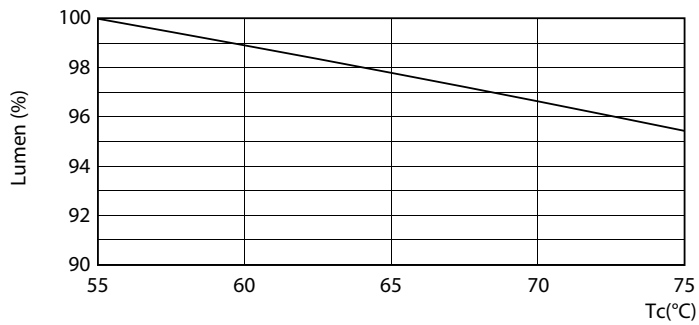

MASTER LEDtube EM/Mains

Controls and Dimming

Dimmable	No
----------	----

Mechanical and Housing

Bulb material	Plastic
Product length	1500 mm

Approval and Application

Energy efficiency label (EEL)	A++
Energy-saving product	Yes
Approval marks	RoHS compliance CE marking KEMA Keur certificate
Energy consumption kWh/1,000 hours	23 kWh

TLED_5ft_220-240V_23-58W_G13

MASTER LEDtube EM/Mains

Photometric data

TLED_5ft_220-240V_23-58W_3700lm_6500K_G13

Lifetime

TLED_220-240V_G13-FailureRate

TLED_220-240V_G13-LifetimeVsTc

TLED_220-240V_G13-LumenVsTc