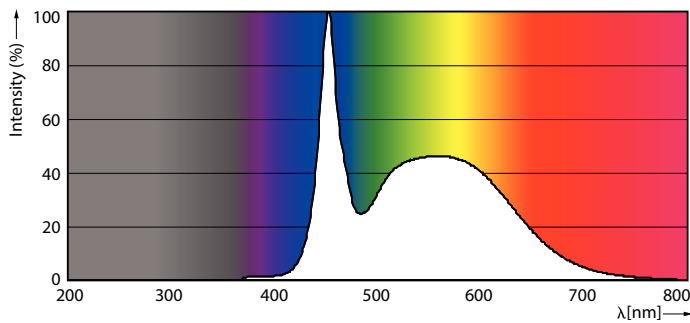

Photometric data

TLED_5ft_220-240V_23-58W_3700lm_6500K_G13