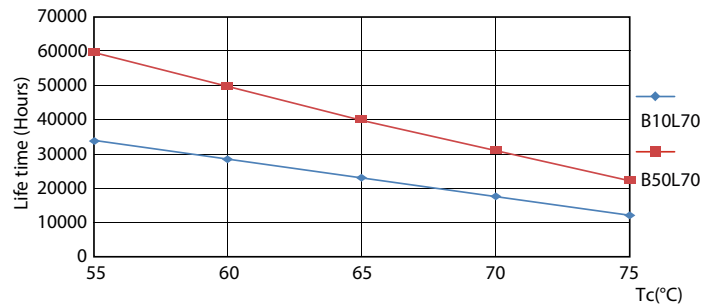

Warnings and Safety

• -

Product data

General Information		Operating and Electrical	
Cap base	G13 ROT (Rotating) [Medium Bi-Pin Fluorescent]	Input frequency	50 to 60 Hz
EU RoHS compliant	Yes	Power (Rated) (Nom)	23 W
Nominal lifetime (nom.)	60000 h	Lamp current (max.)	108 mA
Switching cycle	200,000X	Lamp current (min.)	99 mA
Light Technical		Starting time (nom.)	0.5 s
Colour Code	865 [CCT of 6,500 K]	Warm-up time to 60% light (nom.)	0.5 s
Technical Beam Angle (Nom)	160 °	Power factor (nom.)	0.9
Lamp Luminous Flux 25°C EL (Nom)	3700 lm	Voltage (Nom)	220-240 V
Colour Designation	Cool Daylight	Temperature	
Colour Temperature, horizontal (Nom)	6500 K	T-ambient (max.)	45 °C
Lamp Luminous Efficacy EM (Nom)	160.00 lm/W	T-ambient (min.)	-20 °C
Colour consistency	<6	T storage (max.)	65 °C
Colour Rendering Index,horiz (Nom)	83	T storage (min.)	-40 °C
LLMF at end of nominal lifetime (nom.)	70 %	T-Case maximum (nom.)	60 °C

MASTER LEDtube EM/Mains

Controls and Dimming

Dimmable	No
----------	----

Mechanical and Housing

Bulb material	Plastic
Product length	1500 mm

Approval and Application

Energy efficiency label (EEL)	A++
Energy-saving product	Yes
Approval marks	RoHS compliance CE marking KEMA Keur certificate
Energy consumption kWh/1,000 hours	23 kWh

TLED_5ft_220-240V_23-58W_G13

MASTER LEDtube EM/Mains

Photometric data

TLED_5ft_220-240V_23-58W_3700lm_6500K_G13

Lifetime

TLED_220-240V_G13-FailureRate

TLED_220-240V_G13-LifetimeVsTc

TLED_220-240V_G13-LumenVsTc