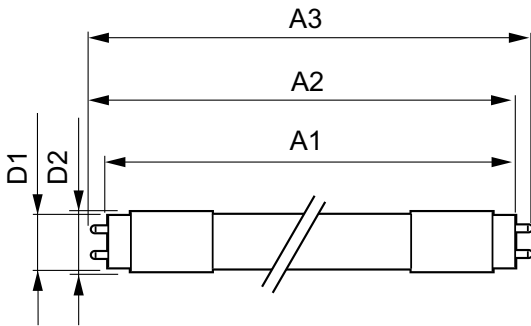

Warnings and Safety

• -

Product data

General Information		Operating and Electrical	
Cap base	G13 ROT (Rotating) [Medium Bi-Pin Fluorescent]	Input frequency	50 to 60 Hz
EU RoHS compliant	Yes	Power (Rated) (Nom)	23 W
Nominal lifetime (nom.)	60000 h	Lamp current (max.)	108 mA
Switching cycle	200,000X	Lamp current (min.)	99 mA
Light Technical		Starting time (nom.)	0.5 s
Colour Code	865 [CCT of 6,500 K]	Warm-up time to 60% light (nom.)	0.5 s
Technical Beam Angle (Nom)	160 °	Power factor (nom.)	0.9
Lamp Luminous Flux 25°C EL (Nom)	3700 lm	Voltage (Nom)	220-240 V
Colour Designation	Cool Daylight	Temperature	
Colour Temperature, horizontal (Nom)	6500 K	T-ambient (max.)	45 °C
Lamp Luminous Efficacy EM (Nom)	160.00 lm/W	T-ambient (min.)	-20 °C
Colour consistency	<6	T storage (max.)	65 °C
Colour Rendering Index,horiz (Nom)	83	T storage (min.)	-40 °C
LLMF at end of nominal lifetime (nom.)	70 %	T-Case maximum (nom.)	60 °C

MASTER LEDtube EM/Mains

Controls and Dimming

Dimmable	No
----------	----

Mechanical and Housing

Bulb material	Plastic
Product length	1500 mm

Approval and Application

Energy efficiency label (EEL)	A++
Energy-saving product	Yes
Approval marks	RoHS compliance CE marking KEMA Keur certificate
Energy consumption kWh/1,000 hours	23 kWh

Product Data

Full product code	871869964731500
Order product name	MASTER LEDtube 1500mm UO 23W 865 T8
EAN/UPC – product	8718699647315
Order code	929002021002
Numerator – quantity per pack	1
SAP numerator – packs per outer box	10
Material no. (12 NC)	929002021002
SAP net weight (piece)	0.310 kg

Dimensional drawing

TLED 5ft 220-240V 23-58W 3700lm6500K G13

Product	D1	D2	A1	A2	A3
MASTER LEDtube 1500mm UO 23W 865 T8	25.8 mm	28 mm	1498.7 mm	1505.8 mm	1512.9 mm

Photometric data

TLED_5ft_220-240V_23-58W_3700lm_6500K_G13