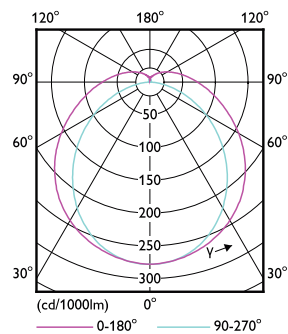

MASTER LEDtube EM/Mains

Controls and Dimming

Dimmable	No
----------	----

Mechanical and Housing

Bulb material	Plastic
Product length	1500 mm

Approval and Application

Energy efficiency label (EEL)	A++
Energy-saving product	Yes
Approval marks	RoHS compliance CE marking KEMA Keur certificate
Energy consumption kWh/1,000 hours	23 kWh

Dimensional drawing

TLED 5ft 220-240V 23-58W 3700lm6500K G13

Product	D1	D2	A1	A2	A3
MASTER LEDtube 1500mm UO 23W 865 T8	25.8 mm	28 mm	1498.7 mm	1505.8 mm	1512.9 mm

Photometric data

TLED_5ft_220-240V_23-58W_3700lm_6500K_G13

TLED_5ft_220-240V_23-58W_G13

MASTER LEDtube EM/Mains

Photometric data

TLED_5ft_220-240V_23-58W_3700lm_6500K_G13

Lifetime

TLED_220-240V_G13-FailureRate

TLED_220-240V_G13-LifetimeVsTc

TLED_220-240V_G13-LumenVsTc