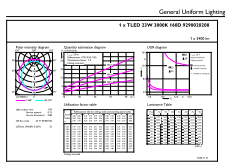

Photometric data

TLED_5ft_220-240V_23-58W_3400lm_3000K_G13

TLED_5ft_220-240V_23-58W_G13