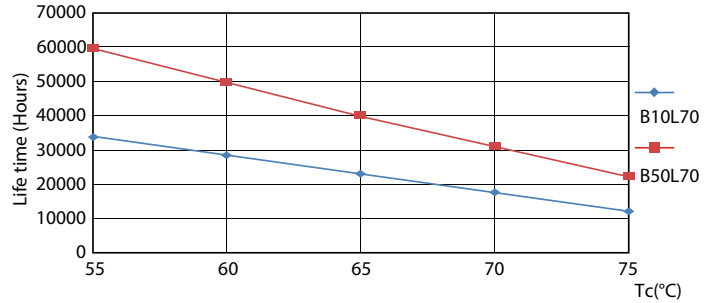

Warnings and Safety

• -

Product data

General Information		Operating and Electrical	
Cap base	G13 ROT (Rotating) [Medium Bi-Pin Fluorescent]	Input frequency	50 to 60 Hz
EU RoHS compliant	Yes	Power (Rated) (Nom)	23 W
Nominal lifetime (nom.)	60000 h	Lamp current (max.)	108 mA
Switching cycle	200,000X	Lamp current (min.)	99 mA
Light Technical		Starting time (nom.)	0.5 s
Colour Code	830 [CCT of 3,000 K]	Warm-up time to 60% light (nom.)	0.5 s
Technical Beam Angle (Nom)	160 °	Power factor (nom.)	0.9
Lamp Luminous Flux 25°C EL (Nom)	3400 lm	Voltage (Nom)	220-240 V
Colour Designation	White (WH)	Temperature	
Colour Temperature, horizontal (Nom)	3000 K	T-ambient (max.)	45 °C
Lamp Luminous Efficacy EM (Nom)	147.00 lm/W	T-ambient (min.)	-20 °C
Colour consistency	<6	T storage (max.)	65 °C
Colour Rendering Index,horiz (Nom)	83	T storage (min.)	-40 °C
LLMF at end of nominal lifetime (nom.)	70 %	T-Case maximum (nom.)	60 °C

MASTER LEDtube EM/Mains

Controls and Dimming

Dimmable	No
----------	----

Mechanical and Housing

Bulb material	Plastic
Product length	1500 mm

Approval and Application

Energy efficiency label (EEL)	A++
Energy-saving product	Yes
Approval marks	RoHS compliance CE marking KEMA Keur certificate
Energy consumption kWh/1,000 hours	23 kWh

TLED_5ft_220-240V_23-58W_G13

MASTER LEDtube EM/Mains

Photometric data

TLED_5ft_220-240V_23-58W_3400lm_3000K_G13

Lifetime

TLED_220-240V_G13-FailureRate

TLED_220-240V_G13-LifetimeVsTc

TLED_220-240V_G13-LumenVsTc