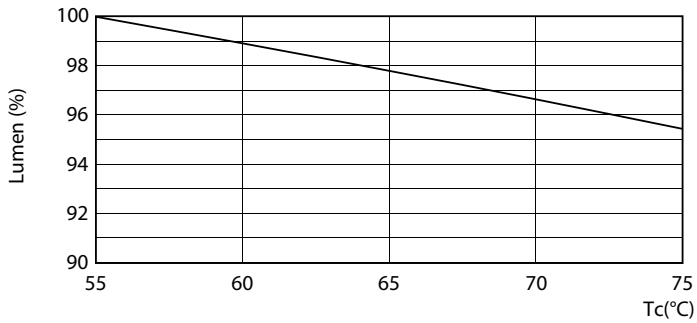

Warnings and Safety

• -

Product data

General Information		Operating and Electrical	
Cap base	G13 ROT (Rotating) [Medium Bi-Pin Fluorescent]	Input frequency	50 to 60 Hz
EU RoHS compliant	Yes	Power (Rated) (Nom)	23 W
Nominal lifetime (nom.)	60000 h	Lamp current (max.)	108 mA
Switching cycle	200,000X	Lamp current (min.)	99 mA
Light Technical		Starting time (nom.)	0.5 s
Colour Code	830 [CCT of 3,000 K]	Warm-up time to 60% light (nom.)	0.5 s
Technical Beam Angle (Nom)	160 °	Power factor (nom.)	0.9
Lamp Luminous Flux 25°C EL (Nom)	3400 lm	Voltage (Nom)	220-240 V
Colour Designation	White (WH)	Temperature	
Colour Temperature, horizontal (Nom)	3000 K	T-ambient (max.)	45 °C
Lamp Luminous Efficacy EM (Nom)	147.00 lm/W	T-ambient (min.)	-20 °C
Colour consistency	<6	T storage (max.)	65 °C
Colour Rendering Index,horiz (Nom)	83	T storage (min.)	-40 °C
LLMF at end of nominal lifetime (nom.)	70 %	T-Case maximum (nom.)	60 °C

MASTER LEDtube EM/Mains

Controls and Dimming

Dimmable	No
----------	----

Mechanical and Housing

Bulb material	Plastic
Product length	1500 mm

Approval and Application

Energy efficiency label (EEL)	A++
Energy-saving product	Yes
Approval marks	RoHS compliance CE marking KEMA Keur certificate
Energy consumption kWh/1,000 hours	23 kWh

TLED_5ft_220-240V_23-58W_G13

MASTER LEDtube EM/Mains

Photometric data

TLED_5ft_220-240V_23-58W_3400lm_3000K_G13

Lifetime

TLED_220-240V_G13-FailureRate

TLED_220-240V_G13-LifetimeVsTc

TLED_220-240V_G13-LumenVsTc