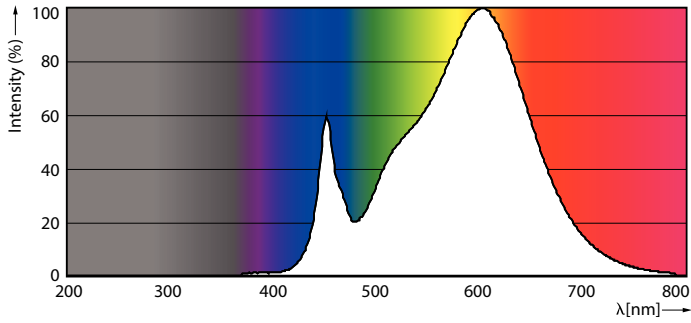

MASTER LEDtube EM/Mains

Photometric data

TLED_5ft_220-240V_23-58W_3400lm_3000K_G13