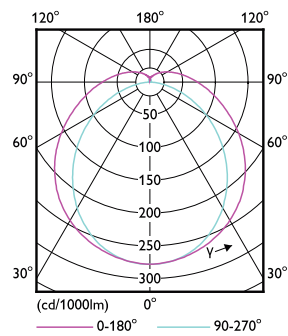

MASTER LEDtube EM/Mains

Controls and Dimming

Dimmable	No
----------	----

Mechanical and Housing

Bulb material	Plastic
Product length	1500 mm

Approval and Application

Energy efficiency label (EEL)	A++
Energy-saving product	Yes
Approval marks	RoHS compliance CE marking KEMA Keur certificate
Energy consumption kWh/1,000 hours	23 kWh

Dimensional drawing

TLED 5ft 220-240V 23-58W 3400lm3000K G13

Product	D1	D2	A1	A2	A3
MASTER LEDtube 1500mm UO 23W 830 T8	25.8 mm	28 mm	1498.7 mm	1505.8 mm	1512.9 mm

Photometric data

TLED_5ft_220-240V_23-58W_3400lm_3000K_G13