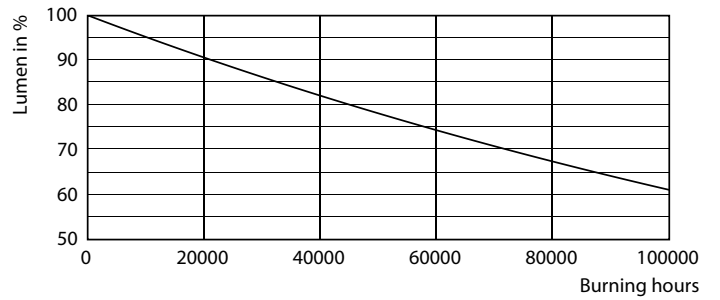

Warnings and Safety

• -

Product data

General Information		Operating and Electrical	
Cap base	G13 ROT (Rotating) [Medium Bi-Pin Fluorescent]	Input frequency	50 to 60 Hz
EU RoHS compliant	Yes	Power (Rated) (Nom)	23 W
Nominal lifetime (nom.)	60000 h	Lamp current (max.)	108 mA
Switching cycle	200,000X	Lamp current (min.)	99 mA
Light Technical		Starting time (nom.)	0.5 s
Colour Code	830 [CCT of 3,000 K]	Warm-up time to 60% light (nom.)	0.5 s
Technical Beam Angle (Nom)	160 °	Power factor (nom.)	0.9
Lamp Luminous Flux 25°C EL (Nom)	3400 lm	Voltage (Nom)	220-240 V
Colour Designation	White (WH)	Temperature	
Colour Temperature, horizontal (Nom)	3000 K	T-ambient (max.)	45 °C
Lamp Luminous Efficacy EM (Nom)	147.00 lm/W	T-ambient (min.)	-20 °C
Colour consistency	<6	T storage (max.)	65 °C
Colour Rendering Index,horiz (Nom)	83	T storage (min.)	-40 °C
LLMF at end of nominal lifetime (nom.)	70 %	T-Case maximum (nom.)	60 °C

MASTER LEDtube EM/Mains

Controls and Dimming

Dimmable	No
----------	----

Mechanical and Housing

Bulb material	Plastic
Product length	1500 mm

Approval and Application

Energy efficiency label (EEL)	A++
Energy-saving product	Yes
Approval marks	RoHS compliance CE marking KEMA Keur certificate
Energy consumption kWh/1,000 hours	23 kWh

TLED_5ft_220-240V_23-58W_G13

MASTER LEDtube EM/Mains

Photometric data

TLED_5ft_220-240V_23-58W_3400lm_3000K_G13

Lifetime

TLED_220-240V_G13-FailureRate

TLED_220-240V_G13-LifetimeVsTc

TLED_220-240V_G13-LumenVsTc