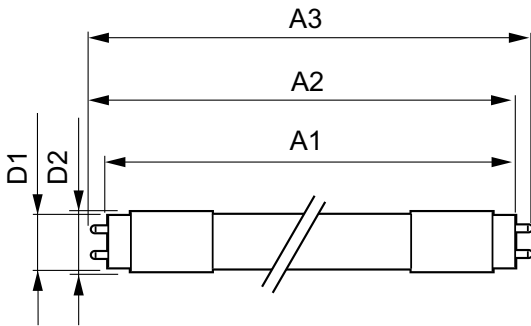

Warnings and Safety

• -

Product data

General Information		Operating and Electrical	
Cap base	G13 ROT (Rotating) [Medium Bi-Pin Fluorescent]	Input frequency	50 to 60 Hz
EU RoHS compliant	Yes	Power (Rated) (Nom)	23 W
Nominal lifetime (nom.)	60000 h	Lamp current (max.)	108 mA
Switching cycle	200,000X	Lamp current (min.)	99 mA
Light Technical		Starting time (nom.)	0.5 s
Colour Code	830 [CCT of 3,000 K]	Warm-up time to 60% light (nom.)	0.5 s
Technical Beam Angle (Nom)	160 °	Power factor (nom.)	0.9
Lamp Luminous Flux 25°C EL (Nom)	3400 lm	Voltage (Nom)	220-240 V
Colour Designation	White (WH)	Temperature	
Colour Temperature, horizontal (Nom)	3000 K	T-ambient (max.)	45 °C
Lamp Luminous Efficacy EM (Nom)	147.00 lm/W	T-ambient (min.)	-20 °C
Colour consistency	<6	T storage (max.)	65 °C
Colour Rendering Index,horiz (Nom)	83	T storage (min.)	-40 °C
LLMF at end of nominal lifetime (nom.)	70 %	T-Case maximum (nom.)	60 °C

MASTER LEDtube EM/Mains

Controls and Dimming

Dimmable	No
----------	----

Mechanical and Housing

Bulb material	Plastic
Product length	1500 mm

Approval and Application

Energy efficiency label (EEL)	A++
Energy-saving product	Yes
Approval marks	RoHS compliance CE marking KEMA Keur certificate
Energy consumption kWh/1,000 hours	23 kWh

Product Data

Full product code	871869964727800
Order product name	MASTER LEDtube 1500mm UO 23W 830 T8
EAN/UPC – product	8718699647278
Order code	929002020802
SAP numerator – quantity per pack	1
SAP numerator – packs per outer box	10
SAP material	929002020802
Net Weight (Piece)	0.310 kg

Dimensional drawing

TLED 5ft 220-240V 23-58W 3400lm3000K G13

Product	D1	D2	A1	A2	A3
MASTER LEDtube 1500mm UO 23W 830 T8	25.8 mm	28 mm	1498.7 mm	1505.8 mm	1512.9 mm

Photometric data

TLED_5ft_220-240V_23-58W_3400lm_3000K_G13