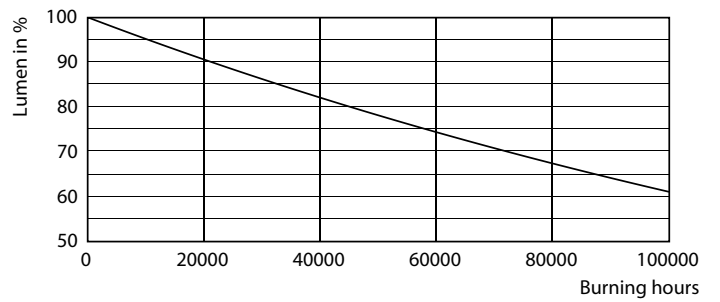

Warnings and Safety

• -

Product data

General Information		Operating and Electrical	
Cap base	G13 ROT (Rotating) [Medium Bi-Pin Fluorescent]	Input frequency	50 to 60 Hz
EU RoHS compliant	Yes	Power (Rated) (Nom)	15.5 W
Nominal lifetime (nom.)	60000 h	Lamp current (max.)	73 mA
Switching cycle	200,000X	Lamp current (min.)	67 mA
Light Technical		Starting time (nom.)	0.5 s
Colour Code	865 [CCT of 6,500 K]	Warm-up time to 60% light (nom.)	0.5 s
Technical Beam Angle (Nom)	160 °	Power factor (nom.)	0.9
Lamp Luminous Flux 25°C EL (Nom)	2500 lm	Voltage (Nom)	220-240 V
Colour Designation	Cool Daylight	Temperature	
Colour Temperature, horizontal (Nom)	6500 K	T-ambient (max.)	45 °C
Lamp Luminous Efficacy EM (Nom)	161.00 lm/W	T-ambient (min.)	-20 °C
Colour consistency	<6	T storage (max.)	65 °C
Colour Rendering Index,horiz (Nom)	83	T storage (min.)	-40 °C
LLMF at end of nominal lifetime (nom.)	70 %	T-Case maximum (nom.)	55 °C

MASTER LEDtube EM/Mains

Controls and Dimming	
Dimmable	No
Mechanical and Housing	
Bulb material	Plastic
Product length	1200 mm
Approval and Application	
Energy efficiency label (EEL)	A++
Energy-saving product	Yes
Approval marks	RoHS compliance CE marking KEMA Keur certificate
Energy consumption kWh/1,000 hours	16 kWh

TLED_4ft_220-240V15.5-36W_G13-LDD

MASTER LEDtube EM/Mains

Photometric data

TLED_4ft_220-240V_15.5-36W2500lm_6500K_G13

Lifetime

TLED_220-240V_G13-FailureRate

TLED_220-240V_G13-LifetimeVsTc

TLED_220-240V_G13-LumenVsTc