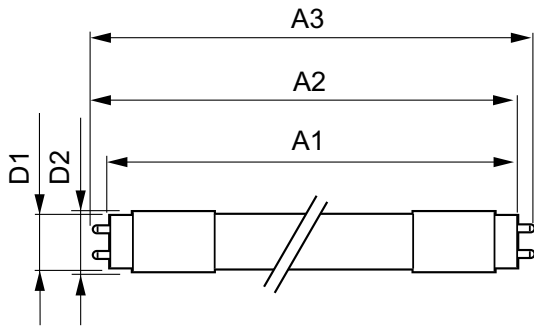

Warnings and Safety

• -

Product data

General Information		Operating and Electrical	
Cap base	G13 ROT (Rotating) [Medium Bi-Pin Fluorescent]	Input frequency	50 to 60 Hz
EU RoHS compliant	Yes	Power (Rated) (Nom)	15.5 W
Nominal lifetime (nom.)	60000 h	Lamp current (max.)	73 mA
Switching cycle	200,000X	Lamp current (min.)	67 mA
Light Technical		Starting time (nom.)	0.5 s
Colour Code	865 [CCT of 6,500 K]	Warm-up time to 60% light (nom.)	0.5 s
Technical Beam Angle (Nom)	160 °	Power factor (nom.)	0.9
Lamp Luminous Flux 25°C EL (Nom)	2500 lm	Voltage (Nom)	220-240 V
Colour Designation	Cool Daylight	Temperature	
Colour Temperature, horizontal (Nom)	6500 K	T-ambient (max.)	45 °C
Lamp Luminous Efficacy EM (Nom)	161.00 lm/W	T-ambient (min.)	-20 °C
Colour consistency	<6	T storage (max.)	65 °C
Colour Rendering Index,horiz (Nom)	83	T storage (min.)	-40 °C
LLMF at end of nominal lifetime (nom.)	70 %	T-Case maximum (nom.)	55 °C

MASTER LEDtube EM/Mains

Controls and Dimming	
Dimmable	No
Mechanical and Housing	
Bulb material	Plastic
Product length	1200 mm
Approval and Application	
Energy efficiency label (EEL)	A++
Energy-saving product	Yes
Approval marks	RoHS compliance CE marking KEMA Keur certificate
Energy consumption kWh/1,000 hours	16 kWh

Product Data	
Full product code	871869964725400
Order product name	MASTER LEDtube 1200mm UO 15.5W 865 T8
EAN/UPC – product	8718699647254
Order code	929002020702
Numerator – quantity per pack	1
SAP numerator – packs per outer box	10
Material no. (12 NC)	929002020702
SAP net weight (piece)	0.251 kg

Dimensional drawing

TLED 4ft 220-240V 15.5-36W2500lm6500KG13

Product	D1	D2	A1	A2	A3
MASTER LEDtube 1200mm UO 15.5W 865 T8	25.8 mm	28 mm	1198.2 mm	1205.3 mm	1212.4 mm

Photometric data

TLED_4ft_220-240V_15.5-36W2500lm_6500K_G13