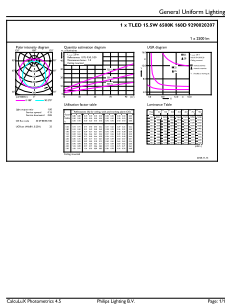

MASTER LEDtube EM/Mains

Controls and Dimming	
Dimmable	No
Mechanical and Housing	
Bulb material	Plastic
Product length	1200 mm
Approval and Application	
Energy efficiency label (EEL)	A++
Energy-saving product	Yes
Approval marks	RoHS compliance CE marking KEMA Keur certificate
Energy consumption kWh/1,000 hours	16 kWh

Product Data	
Full product code	871869964725400
Order product name	MASTER LEDtube 1200mm UO 15.5W 865 T8
EAN/UPC – product	8718699647254
Order code	929002020702
Numerator – quantity per pack	1
SAP numerator – packs per outer box	10
Material no. (12 NC)	929002020702
SAP net weight (piece)	0.251 kg

Dimensional drawing

TLED 4ft 220-240V 15.5-36W2500lm6500KG13

Product	D1	D2	A1	A2	A3
MASTER LEDtube 1200mm UO 15.5W 865 T8	25.8 mm	28 mm	1198.2 mm	1205.3 mm	1212.4 mm

Photometric data

TLED_4ft_220-240V_15.5-36W2500lm_6500K_G13