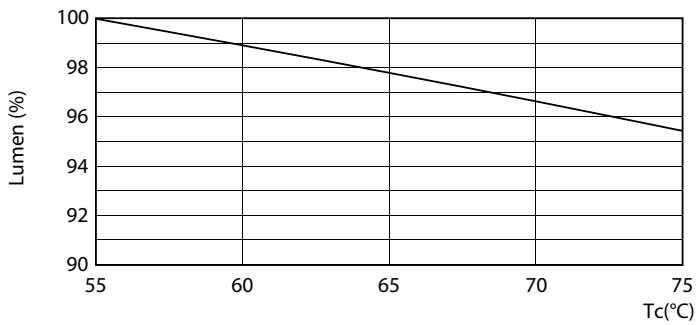

MASTER LEDtube EM/Mains

Controls and Dimming	
Dimmable	No
Mechanical and Housing	
Bulb material	Plastic
Product length	1200 mm
Approval and Application	
Energy efficiency label (EEL)	A++
Energy-saving product	Yes
Approval marks	RoHS compliance CE marking KEMA Keur certificate
Energy consumption kWh/1,000 hours	16 kWh

TLED_4ft_220-240V15.5-36W_G13-LDD

MASTER LEDtube EM/Mains

Photometric data

TLED_4ft_220-240V_15.5-36W2500lm_6500K_G13

Lifetime

TLED_220-240V_G13-FailureRate

TLED_220-240V_G13-LifetimeVsTc

TLED_220-240V_G13-LumenVsTc