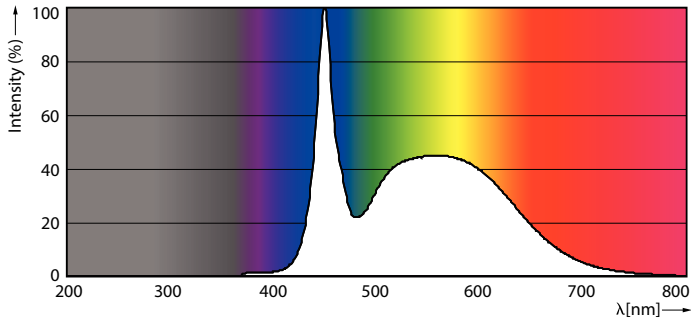

MASTER LEDtube EM/Mains

Photometric data

TLED_4ft_220-240V_15.5-36W2500lm_6500K_G13