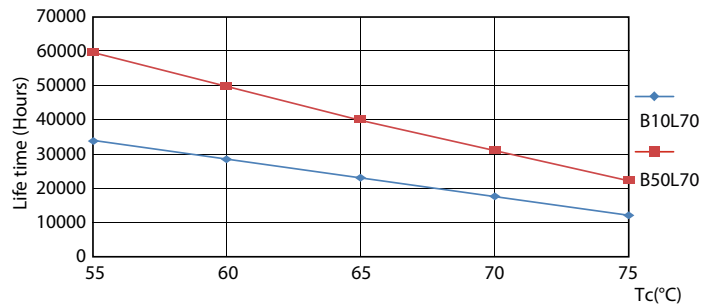

Warnings and Safety

• -

Product data

General Information		Operating and Electrical	
Cap base	G13 ROT (Rotating) [Medium Bi-Pin Fluorescent]	Input frequency	50 to 60 Hz
EU RoHS compliant	Yes	Power (Rated) (Nom)	15.5 W
Nominal lifetime (nom.)	60000 h	Lamp current (max.)	73 mA
Switching cycle	200,000X	Lamp current (min.)	67 mA
Light Technical		Starting time (nom.)	0.5 s
Colour Code	865 [CCT of 6,500 K]	Warm-up time to 60% light (nom.)	0.5 s
Technical Beam Angle (Nom)	160 °	Power factor (nom.)	0.9
Lamp Luminous Flux 25°C EL (Nom)	2500 lm	Voltage (Nom)	220-240 V
Colour Designation	Cool Daylight	Temperature	
Colour Temperature, horizontal (Nom)	6500 K	T-ambient (max.)	45 °C
Lamp Luminous Efficacy EM (Nom)	161.00 lm/W	T-ambient (min.)	-20 °C
Colour consistency	<6	T storage (max.)	65 °C
Colour Rendering Index,horiz (Nom)	83	T storage (min.)	-40 °C
LLMF at end of nominal lifetime (nom.)	70 %	T-Case maximum (nom.)	55 °C

MASTER LEDtube EM/Mains

Controls and Dimming	
Dimmable	No
Mechanical and Housing	
Bulb material	Plastic
Product length	1200 mm
Approval and Application	
Energy efficiency label (EEL)	A++
Energy-saving product	Yes
Approval marks	RoHS compliance CE marking KEMA Keur certificate
Energy consumption kWh/1,000 hours	16 kWh

TLED_4ft_220-240V15.5-36W_G13-LDD

MASTER LEDtube EM/Mains

Photometric data

TLED_4ft_220-240V_15.5-36W2500lm_6500K_G13

Lifetime

TLED_220-240V_G13-FailureRate

TLED_220-240V_G13-LifetimeVsTc

TLED_220-240V_G13-LumenVsTc