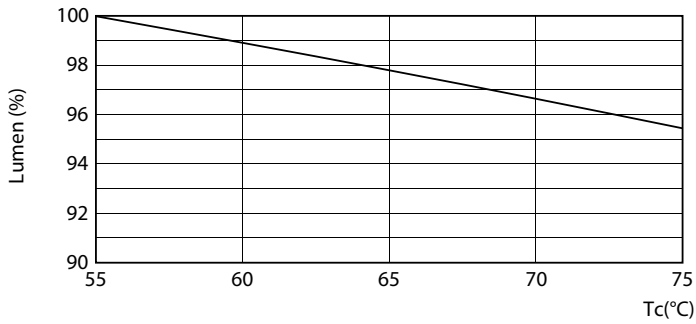

Lifetime

LEDtube MAS HO 18.2W G13 830 16D ND