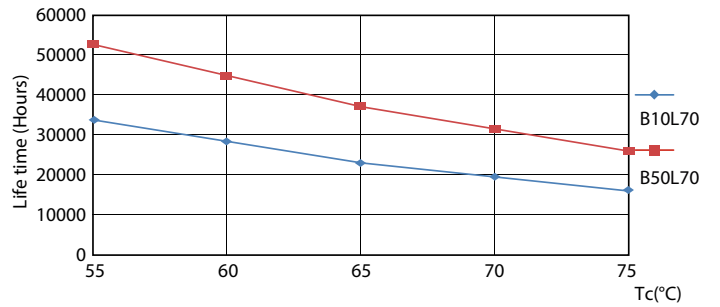

LEDtube MAS HO 12.5W G13 830 16D ND

LEDtube MAS HO 12.5W G13 830 16D ND