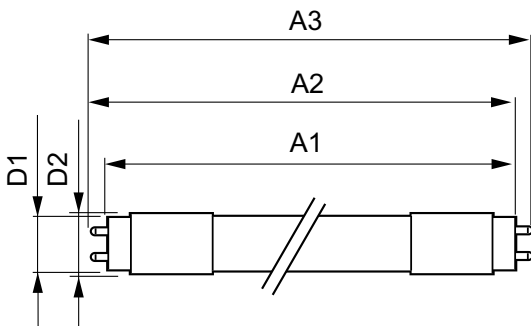

Warnings and Safety

• -

Product data

General Information	
Cap base	G13 ROT (Rotating) [Medium Bi-Pin Fluorescent]
EU RoHS compliant	Yes
Nominal lifetime (nom.)	60000 h
Switching cycle	200,000X

Light Technical	
Colour Code	830 [CCT of 3,000 K]
Technical Beam Angle (Nom)	160 °
Lamp Luminous Flux 25°C EL (Nom)	2900 lm
Colour Designation	White (WH)
Colour Temperature, horizontal (Nom)	3000 K
Lamp Luminous Efficacy EM (Nom)	159.00 lm/W
Colour consistency	<6
Colour Rendering Index,horiz (Nom)	83
LLMF at end of nominal lifetime (nom.)	70 %

Mechanical and Housing

Bulb material	Plastic
Product length	1500 mm

Approval and Application

Energy efficiency label (EEL)	A++
Energy-saving product	Yes
Approval marks	RoHS compliance CE marking KEMA Keur certificate
Energy consumption kWh/1,000 hours	19 kWh

Dimensional drawing

TLED master HE 2900lm 18.2w 5ft 3000k

Product	D1	D2	A1	A2	A3
MASTER LEDtube 1500mm HO 18.2W 830 T8	25.8 mm	28 mm	1498.8 mm	1505.9 mm	1513 mm

Photometric data

Calculation version: 0.1 Page: 1 of 10