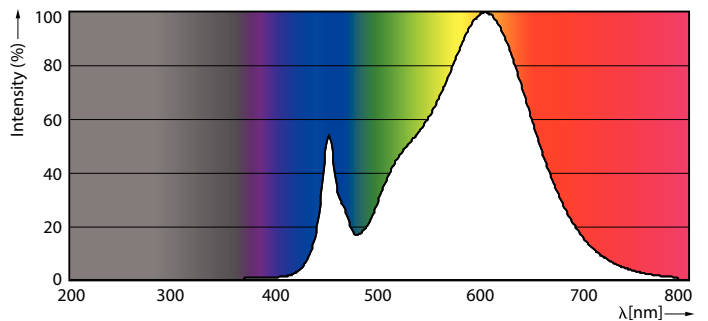

LEDtube MAS HO 12.5W G13 830 16D ND