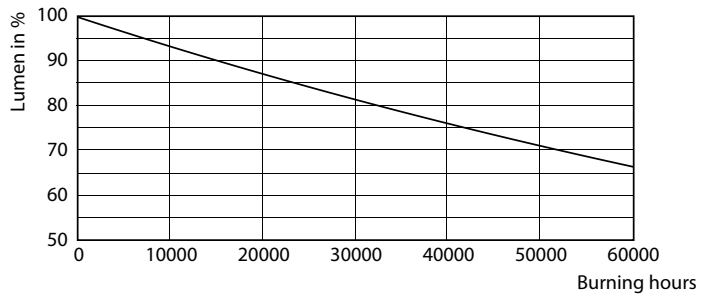

MASTER LEDtube EM/Mains

Lifetime

LEDtube MAS HO G13