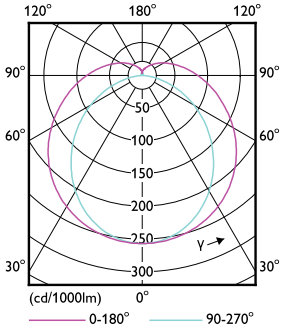

Dimensional drawing

TLED master HE 2900lm 18.2w 5ft 3000k

Product	D1	D2	A1	A2	A3
MASTER LEDtube 1500mm HO 18.2W 830 T8	25.8 mm	28 mm	1498.8 mm	1505.9 mm	1513 mm

Photometric data

Calculation version: 0.1 Page: 1 of 10

LEDtube MAS HO 18.2W G13 830 16D ND

LEDtube MAS HO 12.5W G13 830 16D ND

MASTER LEDtube EM/Mains

Photometric data

LEDtube MAS HO 12.5W G13 830 16D ND

Lifetime

LEDtube MAS HO 18.2W G13 830 16D ND

LEDtube MAS HO 12.5W G13 830 16D ND