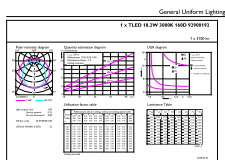

Dimensional drawing

TLED master HE 2900lm 18.2w 5ft 3000k

Product	D1	D2	A1	A2	A3
MASTER LEDtube 1500mm HO 18.2W 830 T8	25.8 mm	28 mm	1498.8 mm	1505.9 mm	1513 mm

Photometric data

Calculation version: 0.1 Page: 1 of 10