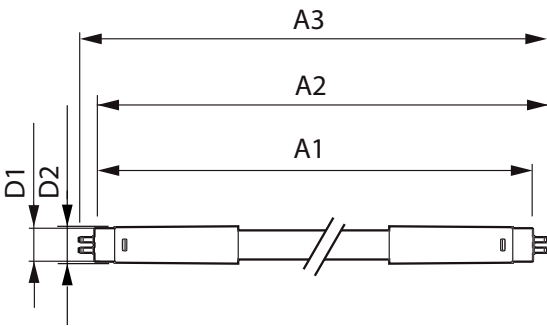

Product data

General Information	
Cap base	G5 [G5]
EU RoHS compliant	Yes
Nominal lifetime (nom.)	50000 h
Switching cycle	200,000X

Light Technical	
Colour Code	830 [CCT of 3,000 K]
Technical Beam Angle (Nom)	200 °
Lamp Luminous Flux 25°C EL (Nom)	3600 lm
Colour Designation	White (WH)
Colour Temperature, horizontal (Nom)	3000 K
Lamp Luminous Efficacy EM (Nom)	138.00 lm/W
Colour consistency	<6
Colour Rendering Index,horiz (Nom)	80
LLMF at end of nominal lifetime (nom.)	70 %

Controls and Dimming	
Dimmable	No

MASTER LEDtube Mains T5

Mechanical and Housing

Bulb material	Glass
Product length	1500 mm

Approval and Application

Energy efficiency label (EEL)	A++
Energy-saving product	Yes
Approval marks	CE marking RoHS compliance KEMA Keur certificate
Energy consumption kWh/1,000 hours	26 kWh

Product Data

Full product code	871869681929600
Order product name	MASTER LEDtube 1500mm HO 26W 830 T5
EAN/UPC – product	8718696819296
Order code	929001908802
Numerator – quantity per pack	1
SAP numerator – packs per outer box	10
Material no. (12 NC)	929001908802
Net Weight (Piece)	0.285 kg

Dimensional drawing

TLED 1500mm 26W-54W 3800lm 200D 3000K G5

Product	D1	D2	A1	A2	A3
MASTER LEDtube 1500mm HO 26W 830 T5	15 mm	16.9 mm	1449 mm	1456.1 mm	1463.2 mm

Photometric data

26W G5

26W G5 830 3000K

MASTER LEDtube Mains T5