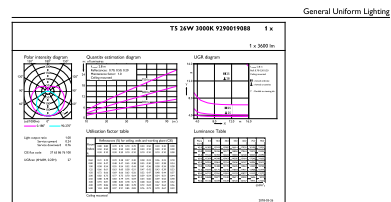

Product data

General Information	
Cap base	G5 [G5]
EU RoHS compliant	Yes
Nominal lifetime (nom.)	50000 h
Switching cycle	200,000X

Light Technical	
Colour Code	830 [CCT of 3,000 K]
Technical Beam Angle (Nom)	200 °
Lamp Luminous Flux 25°C EL (Nom)	3600 lm
Colour Designation	White (WH)
Colour Temperature, horizontal (Nom)	3000 K
Lamp Luminous Efficacy EM (Nom)	138.00 lm/W
Colour consistency	<6
Colour Rendering Index,horiz (Nom)	80
LLMF at end of nominal lifetime (nom.)	70 %

Controls and Dimming	
Dimmable	No

MASTER LEDtube Mains T5

Mechanical and Housing

Bulb material	Glass
Product length	1500 mm

Approval and Application

Energy efficiency label (EEL)	A++
Energy-saving product	Yes
Approval marks	CE marking RoHS compliance KEMA Keur certificate
Energy consumption kWh/1,000 hours	26 kWh

Dimensional drawing

TLED 1500mm 26W-54W 3800lm 200D 3000K G5

Product	D1	D2	A1	A2	A3
MASTER LEDtube 1500mm HO 26W 830 T5	15 mm	16.9 mm	1449 mm	1456.1 mm	1463.2 mm

Photometric data

26W G5

26W G5 830 3000K

MASTER LEDtube Mains T5

Photometric data

26W G5 830 3000K

Lifetime

26W G5

26W G5

26W G5

26W G5

MASTER LEDtube Mains T5