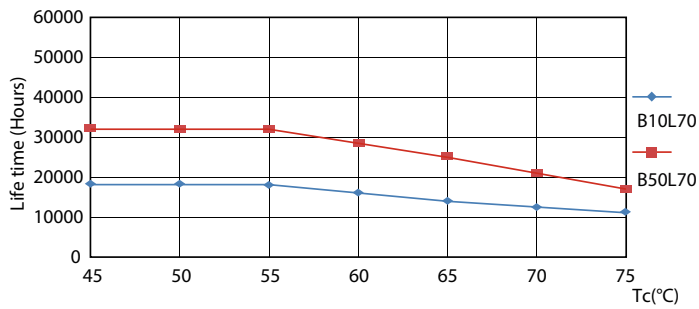

Warnings and Safety

• -

Product data

General Information		Operating and Electrical	
Cap base	G13 [Medium Bi-Pin Fluorescent]	Input frequency	50 to 60 Hz
EU RoHS compliant	Yes	Power (Rated) (Nom)	24 W
Nominal lifetime (nom.)	30000 h	Starting time (nom.)	0.5 s
Switching cycle	200,000X	Warm-up time to 60% light (nom.)	0.5 s
		Power factor (nom.)	0.9
		Voltage (Nom)	220-240 V
Light Technical		Temperature	
Colour Code	840 [CCT of 4,000 K]	T-ambient (max.)	45 °C
Technical Beam Angle (Nom)	240 °	T-ambient (min.)	-20 °C
Lamp Luminous Flux 25°C EL (Nom)	2700 lm	T storage (max.)	65 °C
Colour Designation	Cool White (CW)	T storage (min.)	-40 °C
Colour Temperature, horizontal (Nom)	4000 K	T-Case maximum (nom.)	55 °C
Lamp Luminous Efficacy EM (Nom)	112.00 lm/W		
Colour consistency	<6	Controls and Dimming	
Colour Rendering Index,horiz (Nom)	80	Dimmable	No
LLMF at end of nominal lifetime (nom.)	70 %		

CorePro LEDtube EM/Mains

Mechanical and Housing

Bulb material	Glass
Product length	1500 mm

Approval and Application

Energy efficiency label (EEL)	A+
Energy-saving product	Yes
Approval marks	CE marking RoHS compliance KEMA Keur certificate
Energy consumption kWh/1,000 hours	24 kWh

CorePro LEDtube EM/Mains

Photometric data

18W G13

Lifetime

18W G13

18W G13

18W G13

24W G13