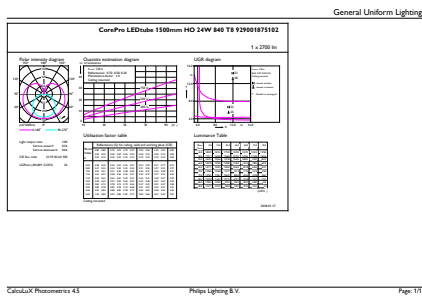

Warnings and Safety

• -

Product data

General Information		Operating and Electrical	
Cap base	G13 [Medium Bi-Pin Fluorescent]	Input frequency	50 to 60 Hz
EU RoHS compliant	Yes	Power (Rated) (Nom)	24 W
Nominal lifetime (nom.)	30000 h	Starting time (nom.)	0.5 s
Switching cycle	200,000X	Warm-up time to 60% light (nom.)	0.5 s
		Power factor (nom.)	0.9
		Voltage (Nom)	220-240 V
Light Technical		Temperature	
Colour Code	840 [CCT of 4,000 K]	T-ambient (max.)	45 °C
Technical Beam Angle (Nom)	240 °	T-ambient (min.)	-20 °C
Lamp Luminous Flux 25°C EL (Nom)	2700 lm	T storage (max.)	65 °C
Colour Designation	Cool White (CW)	T storage (min.)	-40 °C
Colour Temperature, horizontal (Nom)	4000 K	T-Case maximum (nom.)	55 °C
Lamp Luminous Efficacy EM (Nom)	112.00 lm/W		
Colour consistency	<6	Controls and Dimming	
Colour Rendering Index,horiz (Nom)	80	Dimmable	No
LLMF at end of nominal lifetime (nom.)	70 %		

CorePro LEDtube EM/Mains

Mechanical and Housing

Bulb material	Glass
Product length	1500 mm

Approval and Application

Energy efficiency label (EEL)	A+
Energy-saving product	Yes
Approval marks	CE marking RoHS compliance KEMA Keur certificate
Energy consumption kWh/1,000 hours	24 kWh

Product Data

Full product code	871869680617300
Order product name	CorePro LEDtube 1500mm HO 24W 840 T8
EAN/UPC – product	8718696806173
Order code	929001875102
Numerator – quantity per pack	1
SAP numerator – packs per outer box	10
Material no. (12 NC)	929001875102
SAP net weight (piece)	0.270 kg

Dimensional drawing

A3

Product	D1	D2	A1	A2	A3
CorePro LEDtube 1500mm HO 24W 840 T8	25.7 mm	28 mm	1500 mm	1507.1 mm	1514.2 mm

TLED 1500mm 24W-58W 2700lm 240D 4000K

Photometric data

24W G13 840 4000K

24W G13 840 4000K