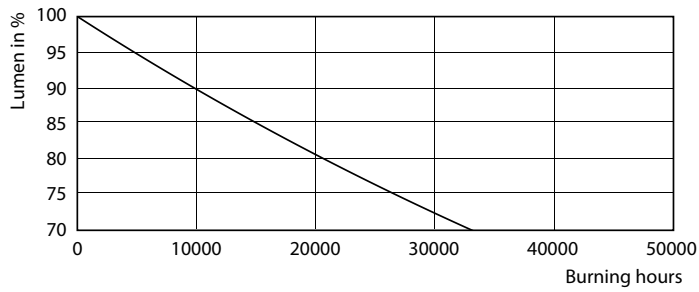

CorePro LEDtube EM/Mains

Photometric data

Lifetime