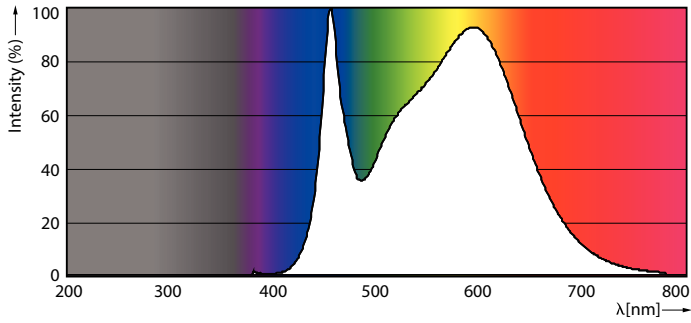

CorePro LEDtube EM/Mains

Photometric data

18W G13