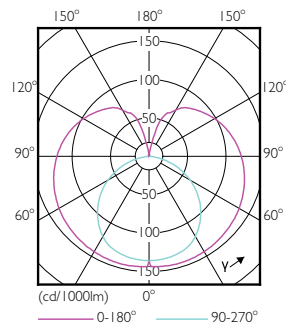

CorePro LEDtube EM/Mains

Mechanical and Housing

Bulb material	Glass
Product length	1500 mm

Approval and Application

Energy efficiency label (EEL)	A+
Energy-saving product	Yes
Approval marks	CE marking RoHS compliance KEMA Keur certificate
Energy consumption kWh/1,000 hours	24 kWh

Dimensional drawing

A3

Product	D1	D2	A1	A2	A3
CorePro LEDtube 1500mm HO 24W 840 T8	25.7 mm	28 mm	1500 mm	1507.1 mm	1514.2 mm

TLED 1500mm 24W-58W 2700lm 240D 4000K

Photometric data

24W G13 840 4000K

24W G13 840 4000K