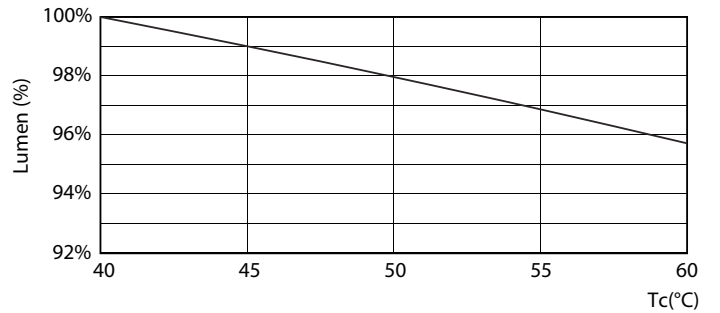

LEDtube 600mm 8W G5 830 1000lm