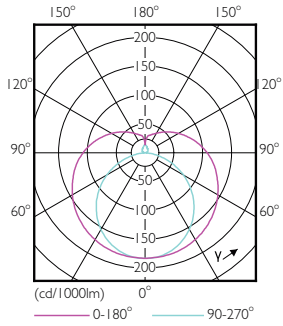

Dimensional drawing

TLED 1200mm 230V14W-28W 2100lm 160D 650

Product	D1	D2	A1	A2	A3
Master LEDtube HF 1200mm HE 16.5W 865 T5	15.5 mm	18.8 mm	1149 mm	1156.1 mm	1163.2 mm

Photometric data

LEDtubes, TLED T12 120-277V 20W 6500K G13

LEDtube 1200mm 16-5W G5 865 2500lm

MASTER LEDtube InstantFit HF T5

Photometric data

LEDtube 600mm 8W G5 830 1000lm

Lifetime

LEDtube 600mm 8W G5 830 1000lm

LEDtube 600mm 8W G5 830 1000lm

LEDtube 600mm 8W G5 830 1000lm