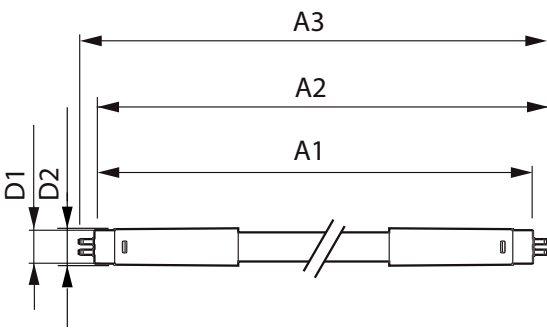

Product data

General Information	
Cap base	G5 [G5]
EU RoHS compliant	Yes
Nominal lifetime (nom.)	50000 h
Switching cycle	50,000X
Light Technical	
Colour Code	865 [CCT of 6,500 K]
Technical Beam Angle (Nom)	200 °
Lamp Luminous Flux 25°C EL (Nom)	2500 lm
Colour Designation	Cool Daylight
Colour Temperature, horizontal (Nom)	6500 K
Lamp Luminous Efficacy EM (Nom)	151.00 lm/W
Colour consistency	<6
Colour Rendering Index,horiz (Nom)	83
LLMF at end of nominal lifetime (nom.)	70 %
Operating and Electrical	
Input frequency	35000-70000 Hz

MASTER LEDtube InstantFit HF T5

Mechanical and Housing

Bulb material	Glass
Product length	1200 mm

Approval and Application

Energy efficiency label (EEL)	A++
Energy-saving product	Yes
Approval marks	CE marking RoHS compliance KEMA Keur certificate
Energy consumption kWh/1,000 hours	20 kWh

Product Data

Full product code	871869674333100
Order product name	Master LEDtube HF 1200mm HE 16.5W 865 T5
EAN/UPC – product	8718696743331
Order code	929001391202
Numerator – quantity per pack	1
SAP numerator – packs per outer box	10
Material no. (12 NC)	929001391202
SAP net weight (piece)	0.159 kg

Dimensional drawing

TLED 1200mm 230V14W-28W 2100lm 160D 650

Product	D1	D2	A1	A2	A3
Master LEDtube HF 1200mm HE 16.5W 865 T5	15.5 mm	18.8 mm	1149 mm	1156.1 mm	1163.2 mm

Photometric data

LEDtubes, TLED T12 120-277V 20W 6500K G13