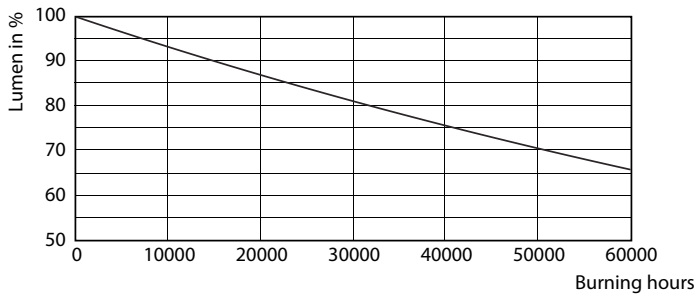

Product data

General Information	
Cap base	G5 [G5]
EU RoHS compliant	Yes
Nominal lifetime (nom.)	50000 h
Switching cycle	50,000X
Light Technical	
Colour Code	865 [CCT of 6,500 K]
Technical Beam Angle (Nom)	200 °
Lamp Luminous Flux 25°C EL (Nom)	2500 lm
Colour Designation	Cool Daylight
Colour Temperature, horizontal (Nom)	6500 K
Lamp Luminous Efficacy EM (Nom)	151.00 lm/W
Colour consistency	<6
Colour Rendering Index,horiz (Nom)	83
LLMF at end of nominal lifetime (nom.)	70 %
Operating and Electrical	
Input frequency	35000-70000 Hz

LEDtube 1200mm 16-5W G5 865 2500lm

MASTER LEDtube InstantFit HF T5

Photometric data

LEDtube 600mm 8W G5 830 1000lm

Lifetime

LEDtube 600mm 8W G5 830 1000lm

LEDtube 600mm 8W G5 830 1000lm

LEDtube 600mm 8W G5 830 1000lm