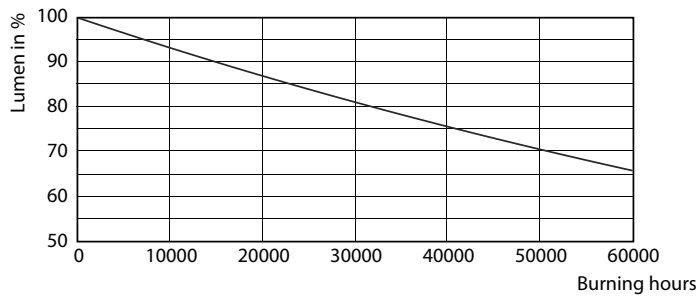

MASTER LEDtube InstantFit HF T5

Photometric data

Lifetime

LEDtube 600mm 8W G5 830 1000lm

LEDtube 600mm 8W G5 830 1000lm