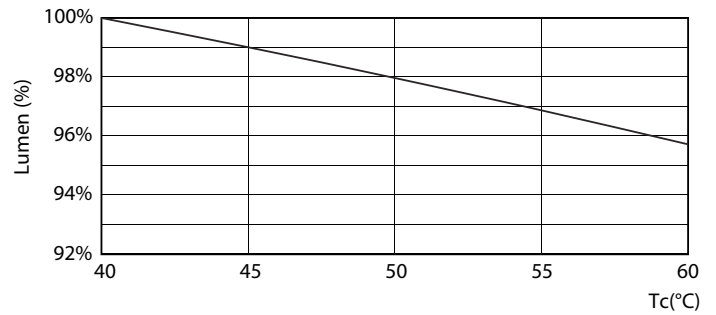

LEDtube 600mm 8W G5 830 1000lm

Lifetime