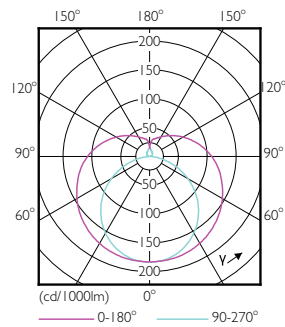

Product data

General Information		Power (Rated) (Nom)	
Cap base	G5 [G5]		16.5 W
EU RoHS compliant	Yes	Lamp current (max.)	350 mA
Nominal lifetime (nom.)	50000 h	Lamp current (min.)	150 mA
Switching cycle	50,000X	Starting time (nom.)	0.5 s
		Warm-up time to 60% light (nom.)	0.5 s
		Power factor (nom.)	0.9
		Voltage (Nom)	90-130 V
Light Technical		Temperature	
Colour Code	830 [CCT of 3,000 K]	T-ambient (max.)	45 °C
Technical Beam Angle (Nom)	200 °	T-ambient (min.)	-20 °C
Lamp Luminous Flux 25°C EL (Nom)	2300 lm	T storage (max.)	65 °C
Colour Designation	White (WH)	T storage (min.)	-40 °C
Colour Temperature, horizontal (Nom)	3000 K	T-Case maximum (nom.)	65 °C
Lamp Luminous Efficacy EM (Nom)	139.00 lm/W		
Colour consistency	<6	Controls and Dimming	
Colour Rendering Index,horiz (Nom)	83	Dimmable	No
LLMF at end of nominal lifetime (nom.)	70 %		
Operating and Electrical			
Input frequency	35000-70000 Hz		

Dimensional drawing

TLED 1200mm 230V14W-28W 2100lm 160D 300

Product	D1	D2	A1	A2	A3
Master LEDtube HF 1200mm HE 16.5W 830 T5	15.5 mm	18.8 mm	1149 mm	1156.1 mm	1163.2 mm

Photometric data

LEDtube 1200mm 16-5W G5 830 2300lm