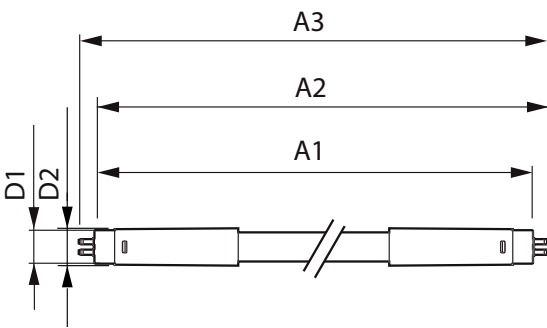

Product data

General Information		Power (Rated) (Nom)	
Cap base	G5 [G5]		16.5 W
EU RoHS compliant	Yes	Lamp current (max.)	350 mA
Nominal lifetime (nom.)	50000 h	Lamp current (min.)	150 mA
Switching cycle	50,000X	Starting time (nom.)	0.5 s
		Warm-up time to 60% light (nom.)	0.5 s
		Power factor (nom.)	0.9
		Voltage (Nom)	90-130 V
Light Technical		Temperature	
Colour Code	830 [CCT of 3,000 K]	T-ambient (max.)	45 °C
Technical Beam Angle (Nom)	200 °	T-ambient (min.)	-20 °C
Lamp Luminous Flux 25°C EL (Nom)	2300 lm	T storage (max.)	65 °C
Colour Designation	White (WH)	T storage (min.)	-40 °C
Colour Temperature, horizontal (Nom)	3000 K	T-Case maximum (nom.)	65 °C
Lamp Luminous Efficacy EM (Nom)	139.00 lm/W		
Colour consistency	<6	Controls and Dimming	
Colour Rendering Index,horiz (Nom)	83	Dimmable	No
LLMF at end of nominal lifetime (nom.)	70 %		
Operating and Electrical			
Input frequency	35000-70000 Hz		

MASTER LEDtube InstantFit HF T5

Mechanical and Housing

Bulb material	Glass
Product length	1200 mm

Approval and Application

Energy efficiency label (EEL)	A+
Energy-saving product	Yes
Approval marks	CE marking RoHS compliance KEMA Keur certificate
Energy consumption kWh/1,000 hours	20 kWh

Product Data

Full product code	871869674329400
Order product name	Master LEDtube HF 1200mm HE 16.5W 830 T5
EAN/UPC – product	8718696743294
Order code	929001391002
SAP numerator – quantity per pack	1
SAP numerator – packs per outer box	10
SAP material	929001391002
Net Weight (Piece)	0.159 kg

Dimensional drawing

TLED 1200mm 230V14W-28W 2100lm 160D 300

Product	D1	D2	A1	A2	A3
Master LEDtube HF 1200mm HE 16.5W 830 T5	15.5 mm	18.8 mm	1149 mm	1156.1 mm	1163.2 mm

Photometric data

LEDtube 1200mm 16-5W G5 830 2300lm