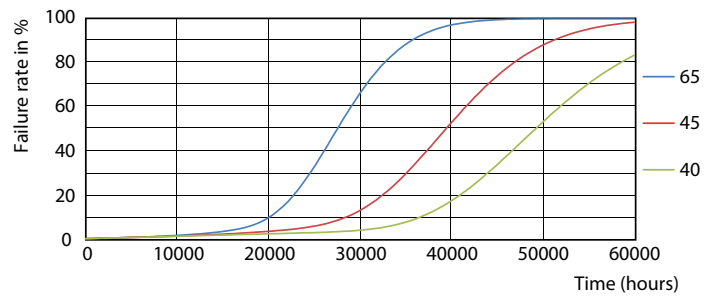

Product data

General Information		Power (Rated) (Nom)	
Cap base	G5 [G5]		16.5 W
EU RoHS compliant	Yes	Lamp current (max.)	350 mA
Nominal lifetime (nom.)	50000 h	Lamp current (min.)	150 mA
Switching cycle	50,000X	Starting time (nom.)	0.5 s
		Warm-up time to 60% light (nom.)	0.5 s
		Power factor (nom.)	0.9
		Voltage (Nom)	90-130 V
Light Technical		Temperature	
Colour Code	830 [CCT of 3,000 K]	T-ambient (max.)	45 °C
Technical Beam Angle (Nom)	200 °	T-ambient (min.)	-20 °C
Lamp Luminous Flux 25°C EL (Nom)	2300 lm	T storage (max.)	65 °C
Colour Designation	White (WH)	T storage (min.)	-40 °C
Colour Temperature, horizontal (Nom)	3000 K	T-Case maximum (nom.)	65 °C
Lamp Luminous Efficacy EM (Nom)	139.00 lm/W		
Colour consistency	<6	Controls and Dimming	
Colour Rendering Index,horiz (Nom)	83	Dimmable	No
LLMF at end of nominal lifetime (nom.)	70 %		
Operating and Electrical			
Input frequency	35000-70000 Hz		

LEDtube 600mm 8W G5 830 1000lm

MASTER LEDtube InstantFit HF T5

Photometric data

Lifetime

LEDtube 600mm 8W G5 830 1000lm

LEDtube 600mm 8W G5 830 1000lm

LEDtube 600mm 8W G5 830 1000lm

LEDtube 600mm 8W G5 830 1000lm