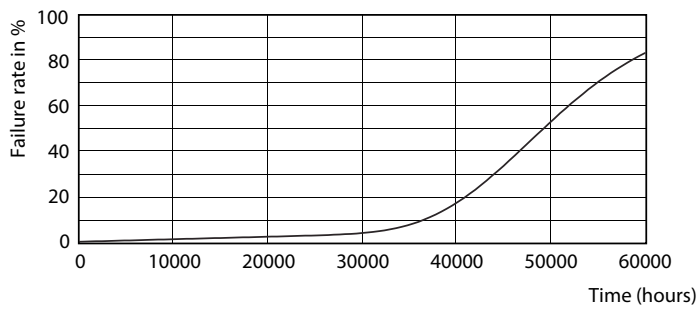

Product data

General Information		Power (Rated) (Nom)	
Cap base	G5 [G5]		16.5 W
EU RoHS compliant	Yes	Lamp current (max.)	350 mA
Nominal lifetime (nom.)	50000 h	Lamp current (min.)	150 mA
Switching cycle	50,000X	Starting time (nom.)	0.5 s
		Warm-up time to 60% light (nom.)	0.5 s
		Power factor (nom.)	0.9
		Voltage (Nom)	90-130 V
Light Technical		Temperature	
Colour Code	830 [CCT of 3,000 K]	T-ambient (max.)	45 °C
Technical Beam Angle (Nom)	200 °	T-ambient (min.)	-20 °C
Lamp Luminous Flux 25°C EL (Nom)	2300 lm	T storage (max.)	65 °C
Colour Designation	White (WH)	T storage (min.)	-40 °C
Colour Temperature, horizontal (Nom)	3000 K	T-Case maximum (nom.)	65 °C
Lamp Luminous Efficacy EM (Nom)	139.00 lm/W		
Colour consistency	<6	Controls and Dimming	
Colour Rendering Index,horiz (Nom)	83	Dimmable	No
LLMF at end of nominal lifetime (nom.)	70 %		
Operating and Electrical			
Input frequency	35000-70000 Hz		

LEDtube 600mm 8W G5 830 1000lm

MASTER LEDtube InstantFit HF T5

Photometric data

Lifetime

LEDtube 600mm 8W G5 830 1000lm

LEDtube 600mm 8W G5 830 1000lm

LEDtube 600mm 8W G5 830 1000lm

LEDtube 600mm 8W G5 830 1000lm