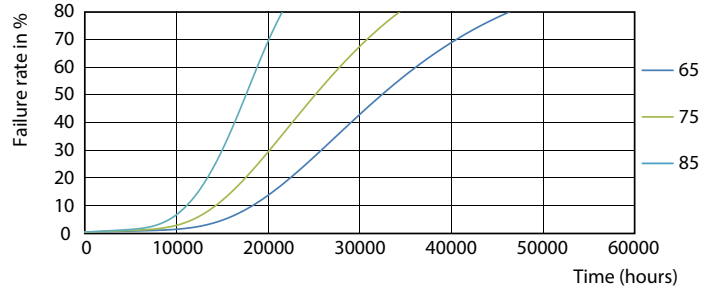

Essential LEDtube

Lifetime

ESSENTIAL LEDtube HO 18W G13 865 T8 AP