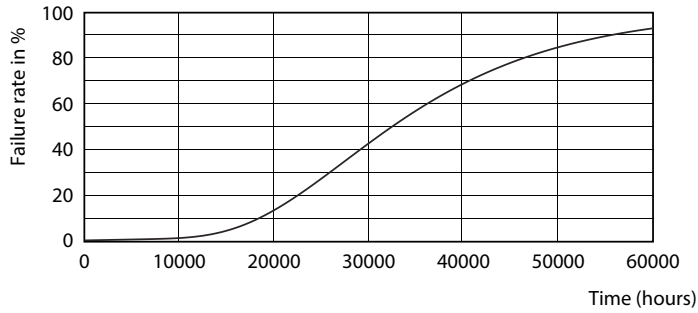

ESSENTIAL LEDtube HO 18W G13 865 T8 AP

ESSENTIAL LEDtube HO 18W G13 865 T8 AP