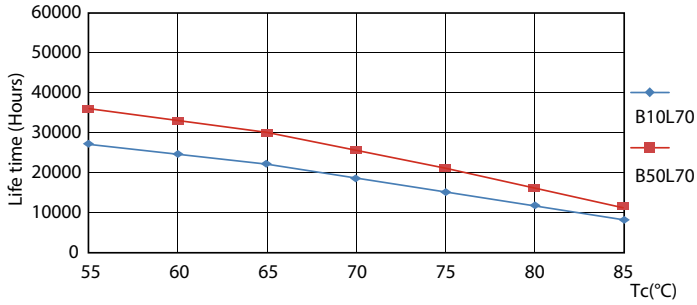

Product data

General Information		Warm-up time to 60% light (nom.)		0.5 s
Cap base	G5 [G5]	Power factor (nom.)	0.92	
EU RoHS compliant	Yes	Voltage (Nom)	100–240 V	
Nominal lifetime (nom.)	30000 h	Temperature		
Switching cycle	50,000X	T-ambient (max.)	45 °C	
Light Technical		T-ambient (min.)	-20 °C	
Colour Code	865 [CCT of 6,500 K]	T storage (max.)	65 °C	
Technical Beam Angle (Nom)	200 °	T storage (min.)	-40 °C	
Lamp Luminous Flux 25°C EL (Nom)	2100 lm	T-Case maximum (nom.)	70 °C	
Colour Designation	Cool Daylight	Controls and Dimming		
Colour Temperature, horizontal (Nom)	6500 K	Dimmable	No	
Lamp Luminous Efficacy EM (Nom)	131.00 lm/W	Mechanical and Housing		
Colour consistency	<6	Product length	1200 mm	
Colour Rendering Index,horiz (Nom)	80	Approval and Application		
LLMF at end of nominal lifetime (nom.)	70 %	Energy efficiency label (EEL)	A++	
Operating and Electrical		Energy-saving product	Yes	
Input frequency	50 to 60 Hz	Approval marks	CE marking RoHS compliance KEMA Keur certificate	
Power (Rated) (Nom)	16 W			
Lamp current (max.)	179 mA			
Lamp current (min.)	77 mA			
Starting time (nom.)	0.5 s			

Photometric data

General Uniform Lighting

ESSENTIAL LEDtube 16W G5 865 APR

ESSENTIAL LEDtube 8W G5 865 APR

ESSENTIAL LEDtube 16W G5 840 APR

Essential LEDtube

Lifetime

ESSENTIAL LEDtube 8-16W G5 830-865 APR