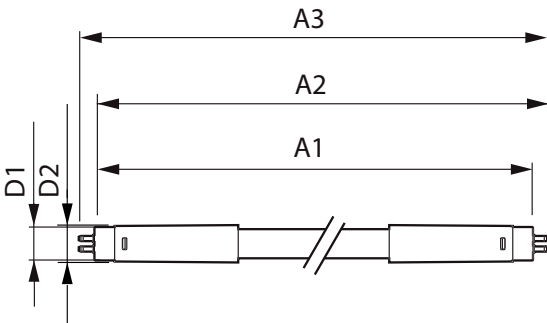

Product data

General Information		Warm-up time to 60% light (nom.)		0.5 s
Cap base	G5 [G5]	Power factor (nom.)	0.92	
EU RoHS compliant	Yes	Voltage (Nom)	100–240 V	
Nominal lifetime (nom.)	30000 h	Temperature		
Switching cycle	50,000X	T-ambient (max.)	45 °C	
Light Technical		T-ambient (min.)	-20 °C	
Colour Code	865 [CCT of 6,500 K]	T storage (max.)	65 °C	
Technical Beam Angle (Nom)	200 °	T storage (min.)	-40 °C	
Lamp Luminous Flux 25°C EL (Nom)	2100 lm	T-Case maximum (nom.)	70 °C	
Colour Designation	Cool Daylight	Controls and Dimming		
Colour Temperature, horizontal (Nom)	6500 K	Dimmable	No	
Lamp Luminous Efficacy EM (Nom)	131.00 lm/W	Mechanical and Housing		
Colour consistency	<6	Product length	1200 mm	
Colour Rendering Index,horiz (Nom)	80	Approval and Application		
LLMF at end of nominal lifetime (nom.)	70 %	Energy efficiency label (EEL)	A++	
Operating and Electrical		Energy-saving product	Yes	
Input frequency	50 to 60 Hz	Approval marks	CE marking RoHS compliance KEMA Keur certificate	
Power (Rated) (Nom)	16 W			
Lamp current (max.)	179 mA			
Lamp current (min.)	77 mA			
Starting time (nom.)	0.5 s			

Essential LEDtube

Energy consumption kWh/1,000 hours 16 kWh

Product Data

Full product code	871869673206900
Order product name	CorePro LEDtube 1200mm 16W865 G5 I APR
EAN/UPC – product	8718696732069
Order code	929001381108

Numerator – quantity per pack	1
SAP numerator – packs per outer box	20
Material no. (12 NC)	929001381108
SAP net weight (piece)	0.162 kg

Dimensional drawing

TLED 1200mm 100-240V 16-28W 6500K

Product	D1	D2	A1	A2	A3
CorePro LEDtube 1200mm 16W865 G5 I APR	15.8 mm	19 mm	1149 mm	1156.1 mm	1163.2 mm