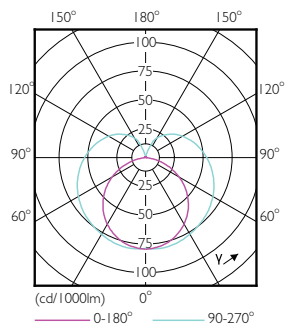

Product data

General Information		Warm-up time to 60% light (nom.)		0.5 s
Cap base	G5 [G5]	Power factor (nom.)	0.92	
EU RoHS compliant	Yes	Voltage (Nom)	100–240 V	
Nominal lifetime (nom.)	30000 h	Temperature		
Switching cycle	50,000X	T-ambient (max.)	45 °C	
Light Technical		T-ambient (min.)	-20 °C	
Colour Code	865 [CCT of 6,500 K]	T storage (max.)	65 °C	
Technical Beam Angle (Nom)	200 °	T storage (min.)	-40 °C	
Lamp Luminous Flux 25°C EL (Nom)	2100 lm	T-Case maximum (nom.)	70 °C	
Colour Designation	Cool Daylight	Controls and Dimming		
Colour Temperature, horizontal (Nom)	6500 K	Dimmable	No	
Lamp Luminous Efficacy EM (Nom)	131.00 lm/W	Mechanical and Housing		
Colour consistency	<6	Product length	1200 mm	
Colour Rendering Index,horiz (Nom)	80	Approval and Application		
LLMF at end of nominal lifetime (nom.)	70 %	Energy efficiency label (EEL)	A++	
Operating and Electrical		Energy-saving product	Yes	
Input frequency	50 to 60 Hz	Approval marks	CE marking RoHS compliance KEMA Keur certificate	
Power (Rated) (Nom)	16 W			
Lamp current (max.)	179 mA			
Lamp current (min.)	77 mA			
Starting time (nom.)	0.5 s			

Photometric data

General Uniform Lighting

ESSENTIAL LEDtube 16W G5 865 APR

ESSENTIAL LEDtube 8W G5 865 APR

ESSENTIAL LEDtube 16W G5 840 APR

Essential LEDtube

Lifetime

ESSENTIAL LEDtube 8-16W G5 830-865 APR