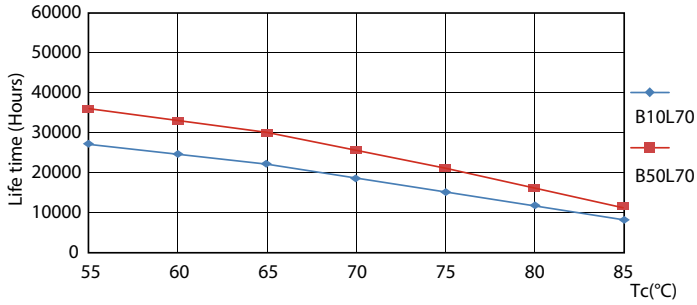

Product data

General Information		Warm-up time to 60% light (nom.)	
Cap base	G5 [G5]		0.5 s
EU RoHS compliant	Yes	Power factor (nom.)	0.92
Nominal lifetime (nom.)	30000 h	Voltage (Nom)	100–240 V
Switching cycle	50,000X	Temperature	
Light Technical		T-ambient (max.)	45 °C
Colour Code	840 [CCT of 4,000 K]	T-ambient (min.)	-20 °C
Technical Beam Angle (Nom)	200 °	T storage (max.)	65 °C
Lamp Luminous Flux 25°C EL (Nom)	2100 lm	T storage (min.)	-40 °C
Colour Designation	Cool White (CW)	T-Case maximum (nom.)	70 °C
Colour Temperature, horizontal (Nom)	4000 K	Controls and Dimming	
Lamp Luminous Efficacy EM (Nom)	131.00 lm/W	Dimmable	No
Colour consistency	<6	Mechanical and Housing	
Colour Rendering Index,horiz (Nom)	80	Product length	1200 mm
LLMF at end of nominal lifetime (nom.)	70 %	Approval and Application	
Operating and Electrical		Energy efficiency label (EEL)	A++
Input frequency	50 to 60 Hz	Energy-saving product	Yes
Power (Rated) (Nom)	16 W	Approval marks	CE marking RoHS compliance KEMA Keur certificate
Lamp current (max.)	178 mA		
Lamp current (min.)	77 mA		
Starting time (nom.)	0.5 s		

Photometric data

ESSENTIAL LEDtube 16W G5 840 APR

ESSENTIAL LEDtube 16W G5 840 APR

ESSENTIAL LEDtube 16W G5 840 APR

Essential LEDtube

Lifetime

ESSENTIAL LEDtube 8-16W G5 830-865 APR

ESSENTIAL LEDtube 8-16W G5 830-865 APR