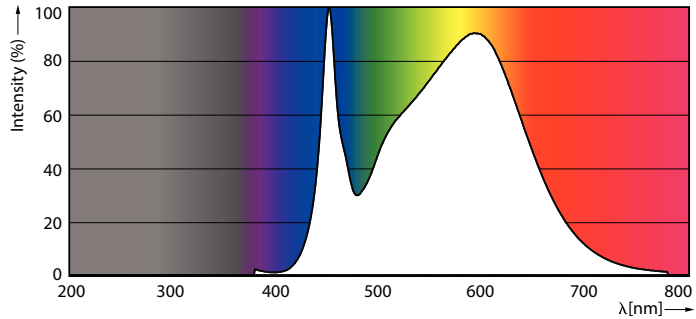

ESSENTIAL LEDtube 16W G5 840 APR