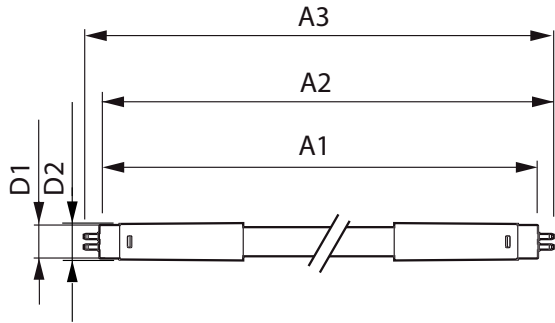

Essential LEDtube

Energy consumption kWh/1,000 hours	16 kWh
Product Data	
Full product code	871869673204500
Order product name	CorePro LEDtube 1200mm 16W840 G5 I APR
EAN/UPC – product	8718696732045
Order code	929001381008

SAP numerator – quantity per pack	1
SAP numerator – packs per outer box	20
SAP material	929001381008
Net Weight (Piece)	0.160 kg

Dimensional drawing

TLED 1200mm 100-240V 16-28W 4000K

Product	D1	D2	A1	A2	A3
CorePro LEDtube 1200mm 16W840 G5 I APR	15.8 mm	19 mm	1149 mm	1156.1 mm	1163.2 mm