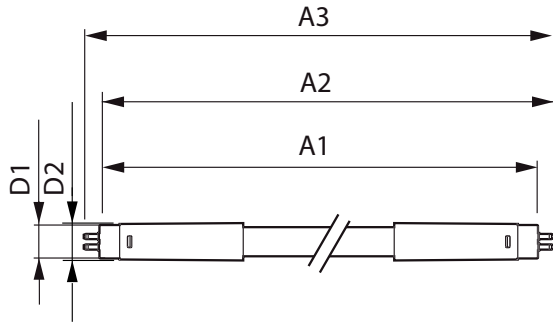

### Product data

General Information		Warm-up time to 60% light (nom.)		0.5 s
Cap base	G5 [ G5]	Power factor (nom.)	0.92	
EU RoHS compliant	Yes	Voltage (Nom)	100–240 V	
Nominal lifetime (nom.)	30000 h	<b>Temperature</b>		
Switching cycle	50,000X	T-ambient (max.)	45 °C	
<b>Light Technical</b>		T-ambient (min.)	-20 °C	
Colour Code	830 [ CCT of 3,000 K]	T storage (max.)	65 °C	
Technical Beam Angle (Nom)	200 °	T storage (min.)	-40 °C	
Lamp Luminous Flux 25°C EL (Nom)	2000 lm	T-Case maximum (nom.)	70 °C	
Colour Designation	White (WH)	<b>Controls and Dimming</b>		
Colour Temperature, horizontal (Nom)	3000 K	Dimmable	No	
Lamp Luminous Efficacy EM (Nom)	125.00 lm/W	<b>Mechanical and Housing</b>		
Colour consistency	<6	Product length	1200 mm	
Colour Rendering Index, horiz (Nom)	80	<b>Approval and Application</b>		
LLMF at end of nominal lifetime (nom.)	70 %	Energy efficiency label (EEL)	A++	
<b>Operating and Electrical</b>		Energy-saving product	Yes	
Input frequency	50 to 60 Hz	Approval marks	CE marking RoHS compliance KEMA Keur certificate	
Power (Rated) (Nom)	16 W			
Lamp current (max.)	177 mA			
Lamp current (min.)	77 mA			
Starting time (nom.)	0.5 s			

## Dimensional drawing

TLED 1200mm 100-240V 16-28W 3000K

Product	D1	D2	A1	A2	A3
CorePro LEDtube 1200mm 16W830 G5 I APR	15.8 mm	19 mm	1149 mm	1156.1 mm	1163.2 mm