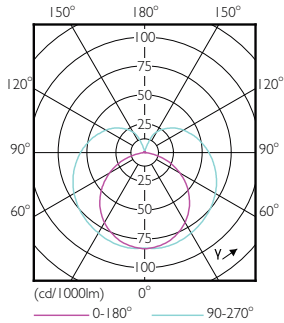

ESSENTIAL LEDtube 16W G5 830 APR