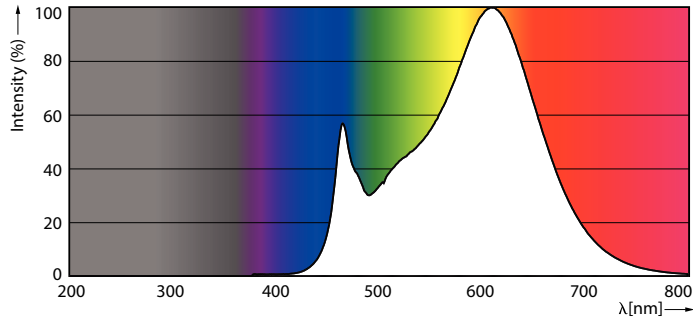

ESSENTIAL LEDtube 16W G5 830 APR