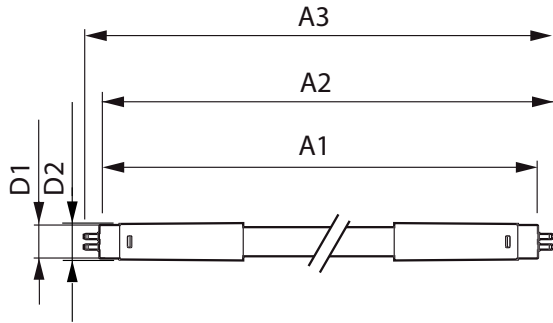

Product data

General Information		Warm-up time to 60% light (nom.)		0.5 s
Cap base	G5 [G5]	Power factor (nom.)	0.92	
EU RoHS compliant	Yes	Voltage (Nom)	100–240 V	
Nominal lifetime (nom.)	30000 h	Temperature		
Switching cycle	50,000X	T-ambient (max.)	45 °C	
Light Technical		T-ambient (min.)	-20 °C	
Colour Code	865 [CCT of 6,500 K]	T storage (max.)	65 °C	
Technical Beam Angle (Nom)	200 °	T storage (min.)	-40 °C	
Lamp Luminous Flux 25°C EL (Nom)	1050 lm	T-Case maximum (nom.)	70 °C	
Colour Designation	Cool Daylight	Controls and Dimming		
Colour Temperature, horizontal (Nom)	6500 K	Dimmable	No	
Lamp Luminous Efficacy EM (Nom)	131.00 lm/W	Mechanical and Housing		
Colour consistency	<6	Product length	600 mm	
Colour Rendering Index, horiz (Nom)	80	Approval and Application		
LLMF at end of nominal lifetime (nom.)	70 %	Energy efficiency label (EEL)	A++	
Operating and Electrical		Energy-saving product	Yes	
Input frequency	50 to 60 Hz	Approval marks	CE marking RoHS compliance KEMA Keur certificate	
Power (Rated) (Nom)	8 W			
Lamp current (max.)	89 mA			
Lamp current (min.)	39 mA			
Starting time (nom.)	0.5 s			

Essential LEDtube

Energy consumption kWh/1,000 hours	8 kWh
Product Data	
Full product code	871869673200700
Order product name	CorePro LEDtube 600mm 8W865 G5 I APR
EAN/UPC – product	8718696732007
Order code	929001380808

SAP numerator – quantity per pack	1
SAP numerator – packs per outer box	20
SAP material	929001380808
Net Weight (Piece)	0.080 kg

Dimensional drawing

TLED 600mm 100-240V 8-14W 1050lm 6500K

Product	D1	D2	A1	A2	A3
CorePro LEDtube 600mm 8W865 G5 I APR	15.8 mm	19 mm	549 mm	556.1 mm	563.2 mm