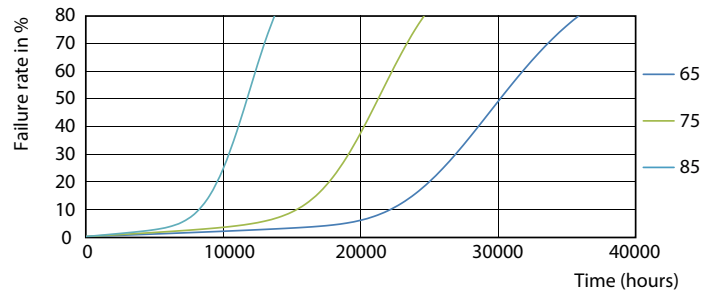

Product data

General Information		Warm-up time to 60% light (nom.)		0.5 s
Cap base	G5 [G5]	Power factor (nom.)	0.92	
EU RoHS compliant	Yes	Voltage (Nom)	100–240 V	
Nominal lifetime (nom.)	30000 h	Temperature		
Switching cycle	50,000X	T-ambient (max.)	45 °C	
Light Technical		T-ambient (min.)	-20 °C	
Colour Code	865 [CCT of 6,500 K]	T storage (max.)	65 °C	
Technical Beam Angle (Nom)	200 °	T storage (min.)	-40 °C	
Lamp Luminous Flux 25°C EL (Nom)	1050 lm	T-Case maximum (nom.)	70 °C	
Colour Designation	Cool Daylight	Controls and Dimming		
Colour Temperature, horizontal (Nom)	6500 K	Dimmable	No	
Lamp Luminous Efficacy EM (Nom)	131.00 lm/W	Mechanical and Housing		
Colour consistency	<6	Product length	600 mm	
Colour Rendering Index, horiz (Nom)	80	Approval and Application		
LLMF at end of nominal lifetime (nom.)	70 %	Energy efficiency label (EEL)	A++	
Operating and Electrical		Energy-saving product	Yes	
Input frequency	50 to 60 Hz	Approval marks	CE marking RoHS compliance KEMA Keur certificate	
Power (Rated) (Nom)	8 W			
Lamp current (max.)	89 mA			
Lamp current (min.)	39 mA			
Starting time (nom.)	0.5 s			

Photometric data

ESSENTIAL LEDtube 8W G5 865 APR

ESSENTIAL LEDtube 8W G5 865 APR

ESSENTIAL LEDtube 8W G5 840 APR

Essential LEDtube

Lifetime

ESSENTIAL LEDtube 8-16W G5 830-865 APR

ESSENTIAL LEDtube 8-16W G5 830-865 APR