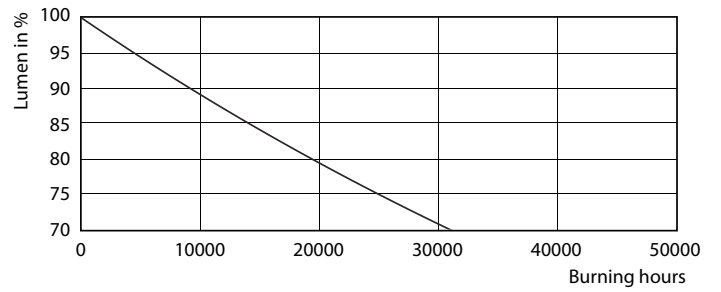

Product data

General Information		Warm-up time to 60% light (nom.)		0.5 s
Cap base	G5 [G5]	Power factor (nom.)	0.92	
EU RoHS compliant	Yes	Voltage (Nom)	100–240 V	
Nominal lifetime (nom.)	30000 h	Temperature		
Switching cycle	50,000X	T-ambient (max.)	45 °C	
Light Technical		T-ambient (min.)	-20 °C	
Colour Code	865 [CCT of 6,500 K]	T storage (max.)	65 °C	
Technical Beam Angle (Nom)	200 °	T storage (min.)	-40 °C	
Lamp Luminous Flux 25°C EL (Nom)	1050 lm	T-Case maximum (nom.)	70 °C	
Colour Designation	Cool Daylight	Controls and Dimming		
Colour Temperature, horizontal (Nom)	6500 K	Dimmable	No	
Lamp Luminous Efficacy EM (Nom)	131.00 lm/W	Mechanical and Housing		
Colour consistency	<6	Product length	600 mm	
Colour Rendering Index, horiz (Nom)	80	Approval and Application		
LLMF at end of nominal lifetime (nom.)	70 %	Energy efficiency label (EEL)	A++	
Operating and Electrical		Energy-saving product	Yes	
Input frequency	50 to 60 Hz	Approval marks	CE marking RoHS compliance KEMA Keur certificate	
Power (Rated) (Nom)	8 W			
Lamp current (max.)	89 mA			
Lamp current (min.)	39 mA			
Starting time (nom.)	0.5 s			

Photometric data

ESSENTIAL LEDtube 8W G5 865 APR

ESSENTIAL LEDtube 8W G5 865 APR

ESSENTIAL LEDtube 8W G5 840 APR

Essential LEDtube

Lifetime

ESSENTIAL LEDtube 8-16W G5 830-865 APR

ESSENTIAL LEDtube 8-16W G5 830-865 APR