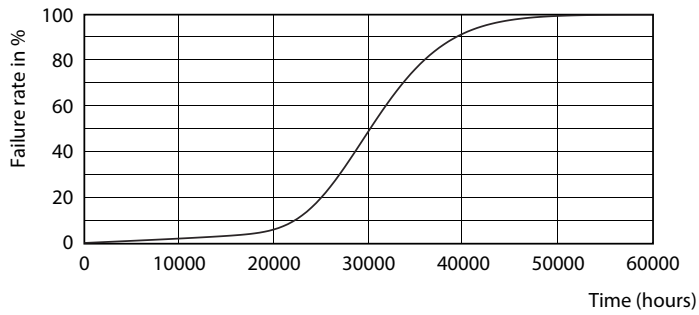

Product data

General Information		Warm-up time to 60% light (nom.)		0.5 s
Cap base	G5 [G5]	Power factor (nom.)	0.92	
EU RoHS compliant	Yes	Voltage (Nom)	100–240 V	
Nominal lifetime (nom.)	30000 h	Temperature		
Switching cycle	50,000X	T-ambient (max.)	45 °C	
Light Technical		T-ambient (min.)	-20 °C	
Colour Code	865 [CCT of 6,500 K]	T storage (max.)	65 °C	
Technical Beam Angle (Nom)	200 °	T storage (min.)	-40 °C	
Lamp Luminous Flux 25°C EL (Nom)	1050 lm	T-Case maximum (nom.)	70 °C	
Colour Designation	Cool Daylight	Controls and Dimming		
Colour Temperature, horizontal (Nom)	6500 K	Dimmable	No	
Lamp Luminous Efficacy EM (Nom)	131.00 lm/W	Mechanical and Housing		
Colour consistency	<6	Product length	600 mm	
Colour Rendering Index, horiz (Nom)	80	Approval and Application		
LLMF at end of nominal lifetime (nom.)	70 %	Energy efficiency label (EEL)	A++	
Operating and Electrical		Energy-saving product	Yes	
Input frequency	50 to 60 Hz	Approval marks	CE marking RoHS compliance KEMA Keur certificate	
Power (Rated) (Nom)	8 W			
Lamp current (max.)	89 mA			
Lamp current (min.)	39 mA			
Starting time (nom.)	0.5 s			

Photometric data

ESSENTIAL LEDtube 8W G5 865 APR

ESSENTIAL LEDtube 8W G5 865 APR

ESSENTIAL LEDtube 8W G5 840 APR

Essential LEDtube

Lifetime

ESSENTIAL LEDtube 8-16W G5 830-865 APR

ESSENTIAL LEDtube 8-16W G5 830-865 APR