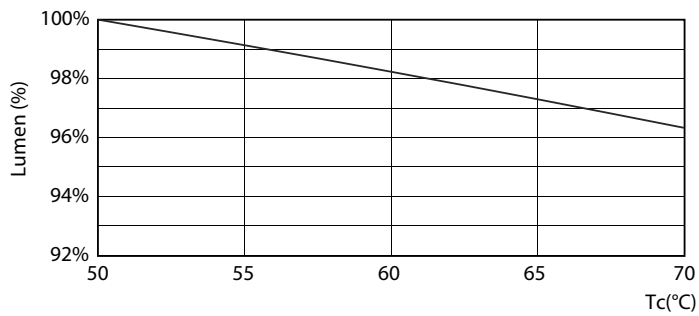

ESSENTIAL LEDtube 8-16W G5 830-865 APR

ESSENTIAL LEDtube 8W G5 830-865 APR