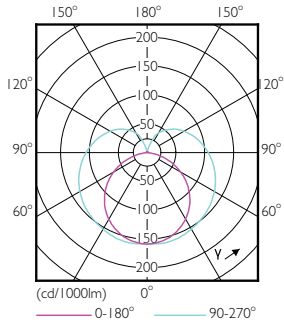

ESSENTIAL LEDtube 8W G5 840 APR