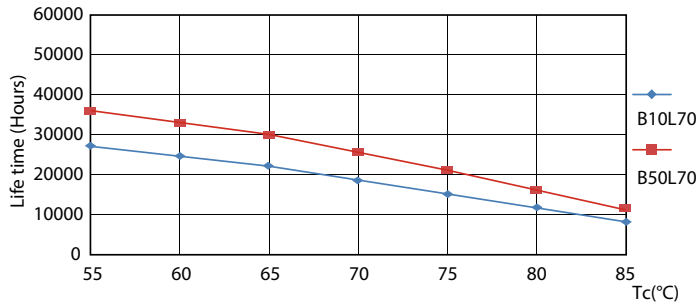

Product data

General Information		Warm-up time to 60% light (nom.)		0.5 s
Cap base	G5 [G5]	Power factor (nom.)	0.92	
EU RoHS compliant	Yes	Voltage (Nom)	100–240 V	
Nominal lifetime (nom.)	30000 h	Temperature		
Switching cycle	50,000X	T-ambient (max.)	45 °C	
Light Technical		T-ambient (min.)	-20 °C	
Colour Code	865 [CCT of 6,500 K]	T storage (max.)	65 °C	
Technical Beam Angle (Nom)	200 °	T storage (min.)	-40 °C	
Lamp Luminous Flux 25°C EL (Nom)	1050 lm	T-Case maximum (nom.)	70 °C	
Colour Designation	Cool Daylight	Controls and Dimming		
Colour Temperature, horizontal (Nom)	6500 K	Dimmable	No	
Lamp Luminous Efficacy EM (Nom)	131.00 lm/W	Mechanical and Housing		
Colour consistency	<6	Product length	600 mm	
Colour Rendering Index, horiz (Nom)	80	Approval and Application		
LLMF at end of nominal lifetime (nom.)	70 %	Energy efficiency label (EEL)	A++	
Operating and Electrical		Energy-saving product	Yes	
Input frequency	50 to 60 Hz	Approval marks	CE marking RoHS compliance KEMA Keur certificate	
Power (Rated) (Nom)	8 W			
Lamp current (max.)	89 mA			
Lamp current (min.)	39 mA			
Starting time (nom.)	0.5 s			

Photometric data

ESSENTIAL LEDtube 8W G5 865 APR

ESSENTIAL LEDtube 8W G5 865 APR

ESSENTIAL LEDtube 8W G5 840 APR

Essential LEDtube

Lifetime

ESSENTIAL LEDtube 8-16W G5 830-865 APR

ESSENTIAL LEDtube 8-16W G5 830-865 APR