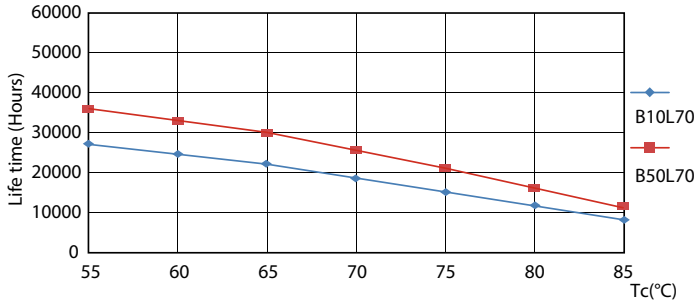

Product data

General Information		Warm-up time to 60% light (nom.)	
Cap base	G5 [G5]		0.5 s
EU RoHS compliant	Yes	Power factor (nom.)	0.92
Nominal lifetime (nom.)	30000 h	Voltage (Nom)	100–240 V
Switching cycle	50,000X	Temperature	
Light Technical		T-ambient (max.)	45 °C
Colour Code	830 [CCT of 3,000 K]	T-ambient (min.)	-20 °C
Technical Beam Angle (Nom)	200 °	T storage (max.)	65 °C
Lamp Luminous Flux 25°C EL (Nom)	1000 lm	T storage (min.)	-40 °C
Colour Designation	White (WH)	T-Case maximum (nom.)	70 °C
Colour Temperature, horizontal (Nom)	3000 K	Controls and Dimming	
Lamp Luminous Efficacy EM (Nom)	125.00 lm/W	Dimmable	No
Colour consistency	<6	Mechanical and Housing	
Colour Rendering Index, horiz (Nom)	80	Product length	600 mm
LLMF at end of nominal lifetime (nom.)	70 %	Approval and Application	
Operating and Electrical		Energy efficiency label (EEL)	A++
Input frequency	50 to 60 Hz	Energy-saving product	Yes
Power (Rated) (Nom)	8 W	Approval marks	CE marking RoHS compliance KEMA Keur certificate
Lamp current (max.)	89 mA		
Lamp current (min.)	39 mA		
Starting time (nom.)	0.5 s		

Photometric data

ESSENTIAL LEDtube 8W G5 830 APR

ESSENTIAL LEDtube 8W G5 830 APR

ESSENTIAL LEDtube 8W G5 830 APR

Essential LEDtube

Lifetime

ESSENTIAL LEDtube 8-16W G5 830-865 APR

ESSENTIAL LEDtube 8-16W G5 830-865 APR