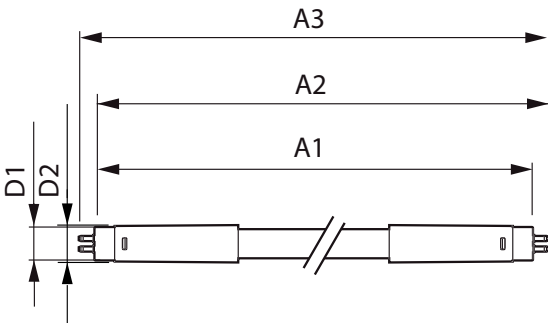

Product data

General Information		Warm-up time to 60% light (nom.)	
Cap base	G5 [G5]		0.5 s
EU RoHS compliant	Yes	Power factor (nom.)	0.92
Nominal lifetime (nom.)	30000 h	Voltage (Nom)	100–240 V
Switching cycle	50,000X	Temperature	
Light Technical		T-ambient (max.)	45 °C
Colour Code	830 [CCT of 3,000 K]	T-ambient (min.)	-20 °C
Technical Beam Angle (Nom)	200 °	T storage (max.)	65 °C
Lamp Luminous Flux 25°C EL (Nom)	1000 lm	T storage (min.)	-40 °C
Colour Designation	White (WH)	T-Case maximum (nom.)	70 °C
Colour Temperature, horizontal (Nom)	3000 K	Controls and Dimming	
Lamp Luminous Efficacy EM (Nom)	125.00 lm/W	Dimmable	No
Colour consistency	<6	Mechanical and Housing	
Colour Rendering Index, horiz (Nom)	80	Product length	600 mm
LLMF at end of nominal lifetime (nom.)	70 %	Approval and Application	
Operating and Electrical		Energy efficiency label (EEL)	A++
Input frequency	50 to 60 Hz	Energy-saving product	Yes
Power (Rated) (Nom)	8 W	Approval marks	CE marking RoHS compliance KEMA Keur certificate
Lamp current (max.)	89 mA		
Lamp current (min.)	39 mA		
Starting time (nom.)	0.5 s		

Essential LEDtube

Energy consumption kWh/1,000 hours 8 kWh

Product Data

Full product code	871869673196300
Order product name	CorePro LEDtube 600mm 8W830 G5 I APR
EAN/UPC – product	8718696731963
Order code	929001380608

SAP numerator – quantity per pack	1
SAP numerator – packs per outer box	20
SAP material	929001380608
Net Weight (Piece)	0.080 kg

Dimensional drawing

TLED 600mm 100-240V 8-14W 1050lm 3000K

Product	D1	D2	A1	A2	A3
CorePro LEDtube 600mm 8W830 G5 I APR	15.8 mm	19 mm	549 mm	556.1 mm	563.2 mm