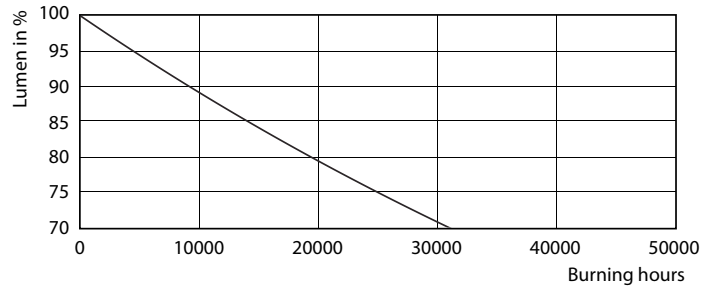

Product data

General Information		Warm-up time to 60% light (nom.)	
Cap base	G5 [G5]		0.5 s
EU RoHS compliant	Yes	Power factor (nom.)	0.92
Nominal lifetime (nom.)	30000 h	Voltage (Nom)	100–240 V
Switching cycle	50,000X	Temperature	
Light Technical		T-ambient (max.)	45 °C
Colour Code	830 [CCT of 3,000 K]	T-ambient (min.)	-20 °C
Technical Beam Angle (Nom)	200 °	T storage (max.)	65 °C
Lamp Luminous Flux 25°C EL (Nom)	1000 lm	T storage (min.)	-40 °C
Colour Designation	White (WH)	T-Case maximum (nom.)	70 °C
Colour Temperature, horizontal (Nom)	3000 K	Controls and Dimming	
Lamp Luminous Efficacy EM (Nom)	125.00 lm/W	Dimmable	No
Colour consistency	<6	Mechanical and Housing	
Colour Rendering Index, horiz (Nom)	80	Product length	600 mm
LLMF at end of nominal lifetime (nom.)	70 %	Approval and Application	
Operating and Electrical		Energy efficiency label (EEL)	A++
Input frequency	50 to 60 Hz	Energy-saving product	Yes
Power (Rated) (Nom)	8 W	Approval marks	CE marking RoHS compliance KEMA Keur certificate
Lamp current (max.)	89 mA		
Lamp current (min.)	39 mA		
Starting time (nom.)	0.5 s		

Photometric data

ESSENTIAL LEDtube 8W G5 830 APR

ESSENTIAL LEDtube 8W G5 830 APR

ESSENTIAL LEDtube 8W G5 830 APR

Essential LEDtube

Lifetime

ESSENTIAL LEDtube 8-16W G5 830-865 APR

ESSENTIAL LEDtube 8-16W G5 830-865 APR