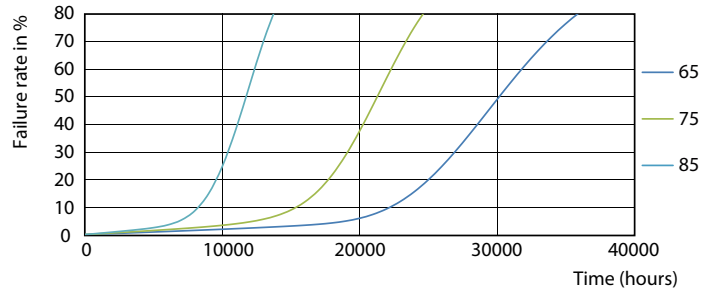

Product data

General Information		Warm-up time to 60% light (nom.)	
Cap base	G5 [G5]		0.5 s
EU RoHS compliant	Yes	Power factor (nom.)	0.92
Nominal lifetime (nom.)	30000 h	Voltage (Nom)	100–240 V
Switching cycle	50,000X	Temperature	
Light Technical		T-ambient (max.)	45 °C
Colour Code	830 [CCT of 3,000 K]	T-ambient (min.)	-20 °C
Technical Beam Angle (Nom)	200 °	T storage (max.)	65 °C
Lamp Luminous Flux 25°C EL (Nom)	1000 lm	T storage (min.)	-40 °C
Colour Designation	White (WH)	T-Case maximum (nom.)	70 °C
Colour Temperature, horizontal (Nom)	3000 K	Controls and Dimming	
Lamp Luminous Efficacy EM (Nom)	125.00 lm/W	Dimmable	No
Colour consistency	<6	Mechanical and Housing	
Colour Rendering Index, horiz (Nom)	80	Product length	600 mm
LLMF at end of nominal lifetime (nom.)	70 %	Approval and Application	
Operating and Electrical		Energy efficiency label (EEL)	A++
Input frequency	50 to 60 Hz	Energy-saving product	Yes
Power (Rated) (Nom)	8 W	Approval marks	CE marking RoHS compliance KEMA Keur certificate
Lamp current (max.)	89 mA		
Lamp current (min.)	39 mA		
Starting time (nom.)	0.5 s		

Photometric data

ESSENTIAL LEDtube 8W G5 830 APR

ESSENTIAL LEDtube 8W G5 830 APR

ESSENTIAL LEDtube 8W G5 830 APR

Essential LEDtube

Lifetime

ESSENTIAL LEDtube 8-16W G5 830-865 APR

ESSENTIAL LEDtube 8-16W G5 830-865 APR