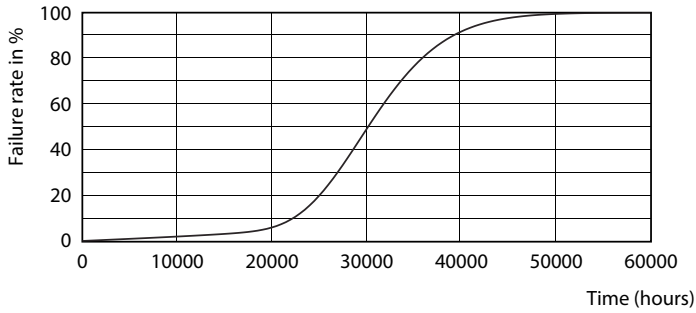

Product data

General Information		Warm-up time to 60% light (nom.)	
Cap base	G5 [G5]		0.5 s
EU RoHS compliant	Yes	Power factor (nom.)	0.92
Nominal lifetime (nom.)	30000 h	Voltage (Nom)	100–240 V
Switching cycle	50,000X	Temperature	
Light Technical		T-ambient (max.)	45 °C
Colour Code	830 [CCT of 3,000 K]	T-ambient (min.)	-20 °C
Technical Beam Angle (Nom)	200 °	T storage (max.)	65 °C
Lamp Luminous Flux 25°C EL (Nom)	1000 lm	T storage (min.)	-40 °C
Colour Designation	White (WH)	T-Case maximum (nom.)	70 °C
Colour Temperature, horizontal (Nom)	3000 K	Controls and Dimming	
Lamp Luminous Efficacy EM (Nom)	125.00 lm/W	Dimmable	No
Colour consistency	<6	Mechanical and Housing	
Colour Rendering Index, horiz (Nom)	80	Product length	600 mm
LLMF at end of nominal lifetime (nom.)	70 %	Approval and Application	
Operating and Electrical		Energy efficiency label (EEL)	A++
Input frequency	50 to 60 Hz	Energy-saving product	Yes
Power (Rated) (Nom)	8 W	Approval marks	CE marking RoHS compliance KEMA Keur certificate
Lamp current (max.)	89 mA		
Lamp current (min.)	39 mA		
Starting time (nom.)	0.5 s		

Photometric data

ESSENTIAL LEDtube 8W G5 830 APR

ESSENTIAL LEDtube 8W G5 830 APR

ESSENTIAL LEDtube 8W G5 830 APR

Essential LEDtube

Lifetime

ESSENTIAL LEDtube 8-16W G5 830-865 APR

ESSENTIAL LEDtube 8-16W G5 830-865 APR