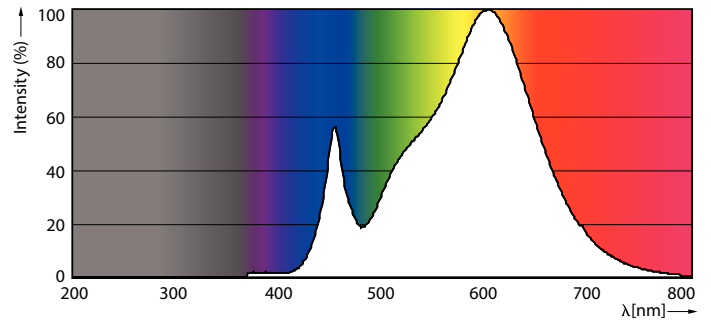

LEDspot MAS 41W E27 PAR30L 830 30D ND

LEDspot MAS 41W E27 PAR30L 830 30D ND