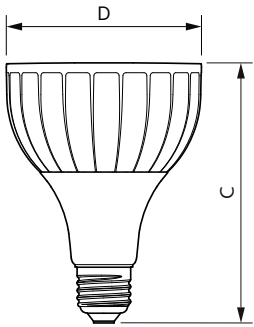

MASTER LEDspot PAR High Lumen

Energy consumption kWh/1,000 hours	40 kWh
Product Data	
Full product code	871869675941700
Order product name	Master LED PAR30L 40W 30D 830
EAN/UPC – product	8718696759417
Order code	929001374808

Numerator – quantity per pack	1
SAP numerator – packs per outer box	6
Material no. (12 NC)	929001374808
SAP net weight (piece)	0.410 kg

Dimensional drawing

PAR30L 40-35W 4500lm 30D 3000K E27 ND

Product	D	C
Master LED PAR30L 40W 30D 830	95.5 mm	129 mm