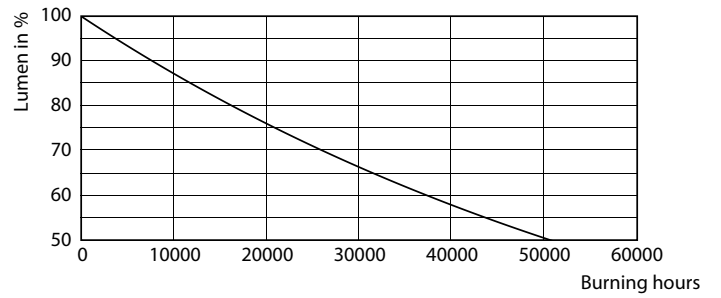

Product data

General Information	
Cap base	E27 [E27]
EU RoHS compliant	Yes
Nominal lifetime (nom.)	25000 h
Switching cycle	50,000X
Technical type	32-50W
Light Technical	
Colour Code	830 [CCT of 3,000 K]
Technical Beam Angle (Nom)	30 °
Lamp Luminous Flux 25°C EL (Nom)	3000 lm
Colour Designation	White (WH)
Colour Temperature, horizontal (Nom)	3000 K
Lamp Luminous Efficacy EM (Nom)	93.00 lm/W
Colour consistency	<6
Colour Rendering Index,horiz (Nom)	82
LLMF at end of nominal lifetime (nom.)	70 %
Operating and Electrical	
Input frequency	50 to 60 Hz

Power (Rated) (Nom)	32 W
Lamp current (nom.)	160 mA
Wattage equivalent	50 W
Starting time (nom.)	0.5 s
Warm-up time to 60% light (nom.)	0.5 s
Power factor (nom.)	0.9
Voltage (Nom)	220-240 V
Temperature	
T-Case maximum (nom.)	79 °C
Controls and Dimming	
Dimmable	No
Approval and Application	
Energy efficiency label (EEL)	A+
Suitable for accent lighting	Yes
Energy consumption kWh/1,000 hours	32 kWh

Photometric data

LEDspot PAR30L E27 3000K 30D

LEDspot PAR30L E27 3000K 30D

LEDspot PAR30L E27 3000K 30D

MASTER LEDspot PAR High Lumen

Lifetime

LEDspot MAS 37W E27 PAR30L 830 15D ND

LEDspot MAS 37W E27 PAR30L 830 15D ND