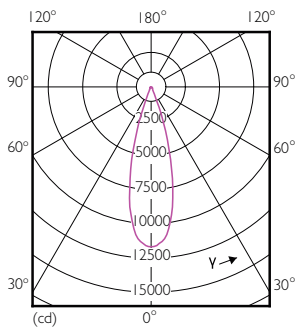

Photometric data

LEDspot PAR30L E27 3000K 30D