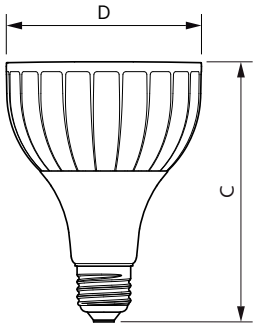

Product data

General Information	
Cap base	E27 [E27]
EU RoHS compliant	Yes
Nominal lifetime (nom.)	25000 h
Switching cycle	50,000X
Technical type	32-50W
Light Technical	
Colour Code	830 [CCT of 3,000 K]
Technical Beam Angle (Nom)	30 °
Lamp Luminous Flux 25°C EL (Nom)	3000 lm
Colour Designation	White (WH)
Colour Temperature, horizontal (Nom)	3000 K
Lamp Luminous Efficacy EM (Nom)	93.00 lm/W
Colour consistency	<6
Colour Rendering Index,horiz (Nom)	82
LLMF at end of nominal lifetime (nom.)	70 %
Operating and Electrical	
Input frequency	50 to 60 Hz

Power (Rated) (Nom)	32 W
Lamp current (nom.)	160 mA
Wattage equivalent	50 W
Starting time (nom.)	0.5 s
Warm-up time to 60% light (nom.)	0.5 s
Power factor (nom.)	0.9
Voltage (Nom)	220-240 V
Temperature	
T-Case maximum (nom.)	79 °C
Controls and Dimming	
Dimmable	No
Approval and Application	
Energy efficiency label (EEL)	A+
Suitable for accent lighting	Yes
Energy consumption kWh/1,000 hours	32 kWh

SAP numerator – packs per outer box	6
Material no. (12 NC)	929001354708
SAP net weight (piece)	0.410 kg

Dimensional drawing

PAR30L 220-240V 32-70W 30D 3000K E27 ND

Product	D	C
Master LED PAR30L 32W 30D 830	95.5 mm	129 mm