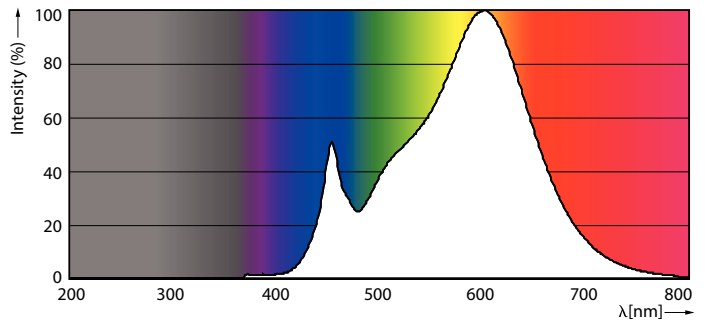

LEDspot PAR30L E27 3000K 30D

LEDspot PAR30L E27 3000K 30D