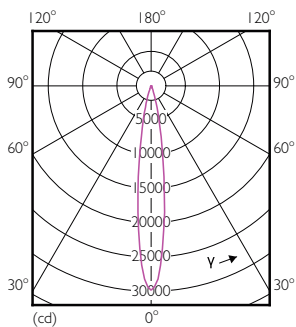

LEDspot PAR30L E27 3000K 15D