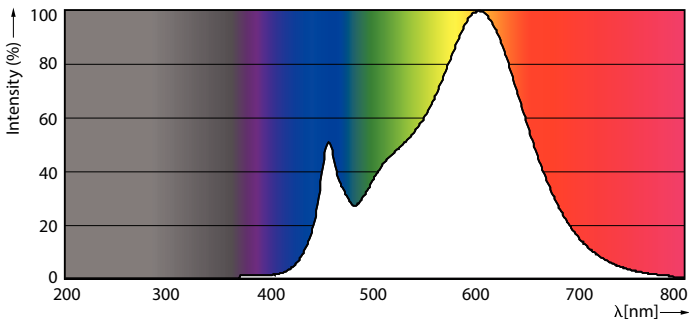

Photometric data

LEDspot PAR30L E27 3000K 15D