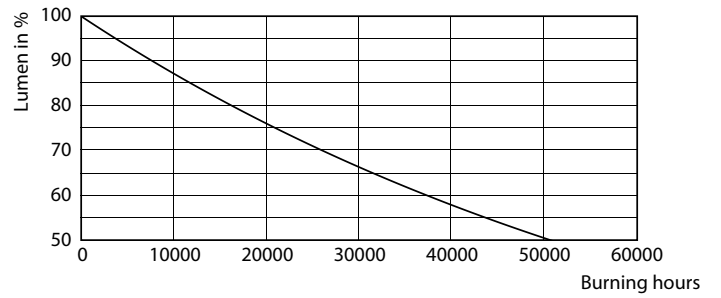

Product data

General Information	
Cap base	E27 [E27]
EU RoHS compliant	Yes
Nominal lifetime (nom.)	25000 h
Switching cycle	50,000X
Technical type	32-50W
Light Technical	
Colour Code	830 [CCT of 3,000 K]
Technical Beam Angle (Nom)	15 °
Lamp Luminous Flux 25°C EL (Nom)	3000 lm
Colour Designation	White (WH)
Colour Temperature, horizontal (Nom)	3000 K
Lamp Luminous Efficacy EM (Nom)	93.00 lm/W
Colour consistency	<6
Colour Rendering Index,horiz (Nom)	82
LLMF at end of nominal lifetime (nom.)	70 %
Operating and Electrical	
Input frequency	50 to 60 Hz

Power (Rated) (Nom)	32 W
Lamp current (nom.)	160 mA
Wattage equivalent	50 W
Starting time (nom.)	0.5 s
Warm-up time to 60% light (nom.)	0.5 s
Power factor (nom.)	0.9
Voltage (Nom)	220-240 V
Temperature	
T-Case maximum (nom.)	79 °C
Controls and Dimming	
Dimmable	No
Approval and Application	
Energy efficiency label (EEL)	A+
Suitable for accent lighting	Yes
Energy consumption kWh/1,000 hours	32 kWh

Photometric data

LEDspot PAR30L E27 3000K 15D

LEDspot PAR30L E27 3000K 15D

LEDspot PAR30L E27 3000K 15D

MASTER LEDspot PAR High Lumen

Lifetime

LEDspot MAS 37W E27 PAR30L 830 15D ND

LEDspot MAS 37W E27 PAR30L 830 15D ND