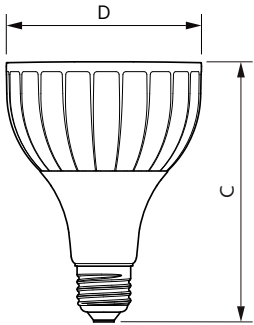

Product data

General Information	
Cap base	E27 [E27]
EU RoHS compliant	Yes
Nominal lifetime (nom.)	25000 h
Switching cycle	50,000X
Technical type	32-50W
Light Technical	
Colour Code	830 [CCT of 3,000 K]
Technical Beam Angle (Nom)	15 °
Lamp Luminous Flux 25°C EL (Nom)	3000 lm
Colour Designation	White (WH)
Colour Temperature, horizontal (Nom)	3000 K
Lamp Luminous Efficacy EM (Nom)	93.00 lm/W
Colour consistency	<6
Colour Rendering Index,horiz (Nom)	82
LLMF at end of nominal lifetime (nom.)	70 %
Operating and Electrical	
Input frequency	50 to 60 Hz

Power (Rated) (Nom)	32 W
Lamp current (nom.)	160 mA
Wattage equivalent	50 W
Starting time (nom.)	0.5 s
Warm-up time to 60% light (nom.)	0.5 s
Power factor (nom.)	0.9
Voltage (Nom)	220-240 V
Temperature	
T-Case maximum (nom.)	79 °C
Controls and Dimming	
Dimmable	No
Approval and Application	
Energy efficiency label (EEL)	A+
Suitable for accent lighting	Yes
Energy consumption kWh/1,000 hours	32 kWh

Numerator – packs per outer box	6
Material no. (12 NC)	929001354308
SAP net weight (piece)	0.410 kg

Dimensional drawing

PAR30L 220-240V 32-70W 15D 3000K E27 ND

Product	D	C
Master LED PAR30L 32W 15D 830	95.5 mm	129 mm