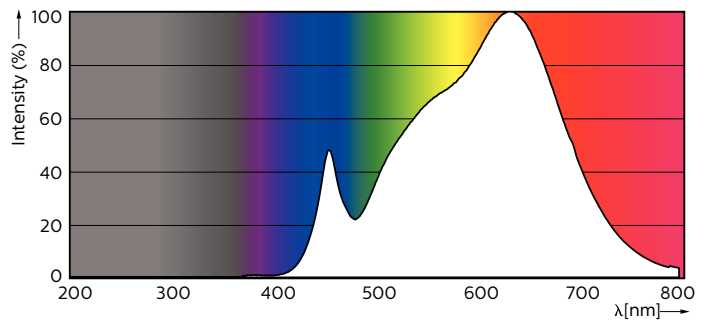

Product data

General Information		Colour Rendering Index,horiz (Nom)	
Cap base	GU10 [GU10]		97
EU RoHS compliant	Yes	LLMF at end of nominal lifetime (nom.)	70 %
Nominal lifetime (nom.)	40000 h	Luminous flux in 90° cone (rated)	375 lm
Switching cycle	50,000X	Operating and Electrical	
Technical type	5.5-50W	Input frequency	50 to 60 Hz
Light Technical		Power (Rated) (Nom)	5.5 W
Colour Code	930 [CCT of 3,000 K]	Lamp current (nom.)	30 mA
Technical Beam Angle (Nom)	36 °	Wattage equivalent	50 W
Lamp Luminous Flux 25°C EL (Nom)	405 lm	Starting time (nom.)	0.5 s
Luminous intensity (nom.)	800 cd	Warm-up time to 60% light (nom.)	0.5 s
Colour Designation	White (WH)	Power factor (nom.)	0.8
Colour Temperature, horizontal (Nom)	3000 K	Voltage (Nom)	220-240 V
Lamp Luminous Efficacy EM (Nom)	73.64 lm/W		
Colour consistency	<3		

Energy consumption kWh/1,000 hours 6 kWh

Product Data

Full product code 871869675590700

Order product name MASTER LED ExpertColor LED ExpertColor
5.5-50W GU10 930 36D

EAN/UPC – product 8718696755907

Order code 929001347408

Numerator – quantity per pack 1

SAP numerator – packs per outer box 10

Material no. (12 NC) 929001347408

SAP net weight (piece) 0.040 kg

Dimensional drawing

GU10 230V5.5W-50W350lm40D 3000K GU10 Dim

Product	D	C
MASTER LED ExpertColor LED ExpertColor 5.5-50W GU10 930 36D	50 mm	54 mm

Photometric data

MASTER LEDspot ExpertColor MV 50W GU10 930 36D

MASTER LEDspot ExpertColor MV 50W GU10 930 36D

MASTER LEDspot ExpertColor MV

Photometric data

MASTER LEDspot ExpertColor MV 50W GU10 930 36D

Lifetime