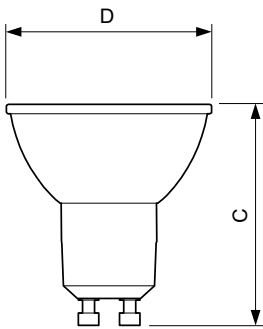

Numerator – quantity per pack 1

SAP numerator – packs per outer box 10

Material no. (12 NC) 929001347408

SAP net weight (piece) 0.040 kg

Dimensional drawing

GU10 230V5.5W-50W350lm40D 3000K GU10 Dim

Product	D	C
MASTER LED ExpertColor LED ExpertColor 5.5-50W GU10 930 36D	50 mm	54 mm