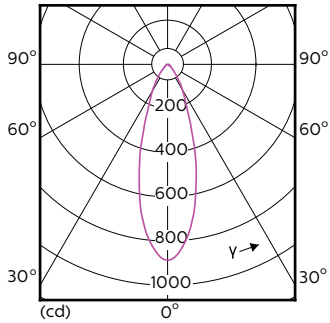

Product data

General Information		Colour Rendering Index,horiz (Nom)	
Cap base	GU10 [GU10]		97
EU RoHS compliant	Yes	LLMF at end of nominal lifetime (nom.)	70 %
Nominal lifetime (nom.)	40000 h	Luminous flux in 90° cone (rated)	375 lm
Switching cycle	50,000X	Operating and Electrical	
Technical type	5.5-50W	Input frequency	50 to 60 Hz
Light Technical		Power (Rated) (Nom)	5.5 W
Colour Code	930 [CCT of 3,000 K]	Lamp current (nom.)	30 mA
Technical Beam Angle (Nom)	36 °	Wattage equivalent	50 W
Lamp Luminous Flux 25°C EL (Nom)	405 lm	Starting time (nom.)	0.5 s
Luminous intensity (nom.)	800 cd	Warm-up time to 60% light (nom.)	0.5 s
Colour Designation	White (WH)	Power factor (nom.)	0.8
Colour Temperature, horizontal (Nom)	3000 K	Voltage (Nom)	220-240 V
Lamp Luminous Efficacy EM (Nom)	73.64 lm/W		
Colour consistency	<3		

Photometric data

MASTER LEDspot ExpertColor MV 50W GU10 930 36D

MASTER LEDspot ExpertColor MV 50W GU10 930 36D

MASTER LEDspot ExpertColor MV

Photometric data

MASTER LEDspot ExpertColor MV 50W GU10 930 36D

Lifetime