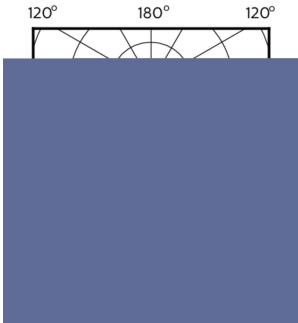

MASTER LEDspot ExpertColor MV

Photometric data

MASTER LEDspot ExpertColor MV 50W GU10 927 36D