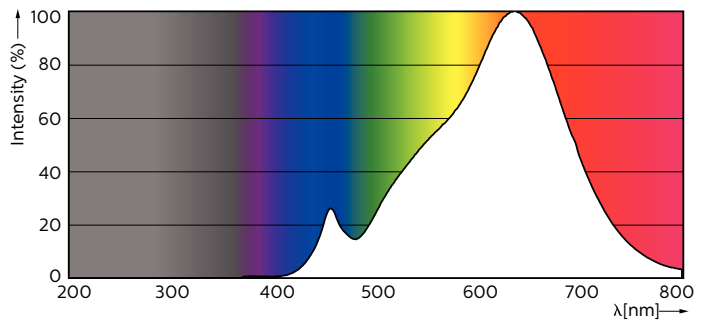

Product data

General Information	
Cap base	GU10 [GU10]
EU RoHS compliant	Yes
Nominal lifetime (nom.)	40000 h
Switching cycle	50,000X
Technical type	5.5-50W

Light Technical	
Colour Code	927
Technical Beam Angle (Nom)	36 °
Lamp Luminous Flux 25°C EL (Nom)	385 lm
Luminous intensity (nom.)	800 cd
Colour Designation	Warm white (WW)
Colour Temperature, horizontal (Nom)	2700 K
Lamp Luminous Efficacy EM (Nom)	70.00 lm/W
Colour consistency	<3
Colour Rendering Index,horiz (Nom)	97
LLMF at end of nominal lifetime (nom.)	70 %

Dimensional drawing

GU10 230V5.5W-50W345lm40D 2700K GU10 Dim

Product	D	C
MASTER LED ExpertColor 5.5-50W GU10 927 36D	50 mm	54 mm

Photometric data

MASTER LEDspot ExpertColor MV 50W GU10 927 36D

MASTER LEDspot ExpertColor MV 50W GU10 927 36D

MASTER LEDspot ExpertColor MV

Photometric data

MASTER LEDspot ExpertColor MV 50W GU10 927 36D

Lifetime

MASTER LEDspot ExpertColor MV 35W GU10 25D

MASTER LEDspot ExpertColor MV 35W GU10 25D