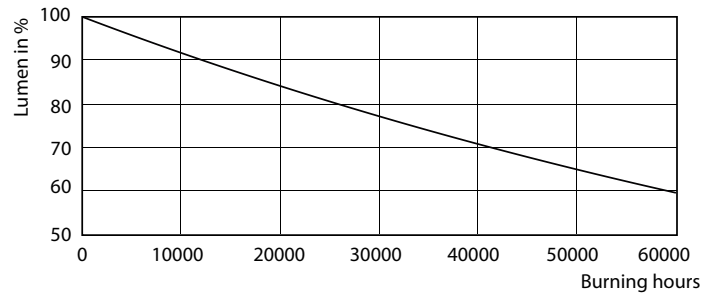

Product data

General Information	
Cap base	GU10 [GU10]
EU RoHS compliant	Yes
Nominal lifetime (nom.)	40000 h
Switching cycle	50,000X
Technical type	5.5-50W

Light Technical	
Colour Code	927
Technical Beam Angle (Nom)	36 °
Lamp Luminous Flux 25°C EL (Nom)	385 lm
Luminous intensity (nom.)	800 cd
Colour Designation	Warm white (WW)
Colour Temperature, horizontal (Nom)	2700 K
Lamp Luminous Efficacy EM (Nom)	70.00 lm/W
Colour consistency	<3
Colour Rendering Index,horiz (Nom)	97
LLMF at end of nominal lifetime (nom.)	70 %

MASTER LEDspot ExpertColor MV

Photometric data

MASTER LEDspot ExpertColor MV 50W GU10 927 36D

Lifetime

MASTER LEDspot ExpertColor MV 35W GU10 25D

MASTER LEDspot ExpertColor MV 35W GU10 25D