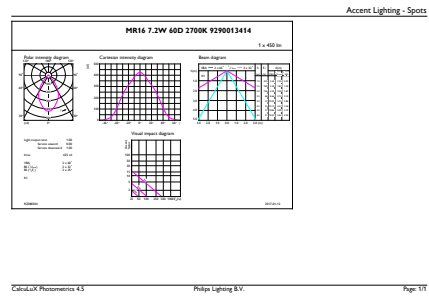

Product data

General Information		Colour Rendering Index,horiz (Nom)	
Cap base	GU5.3 [GU5.3]		97
EU RoHS compliant	Yes	LLMF at end of nominal lifetime (nom.) 70 %	
Nominal lifetime (nom.)	40000 h	Operating and Electrical	
Switching cycle	50,000X	Input frequency	- Hz
Technical type	7.2-50W	Power (Rated) (Nom)	7.2 W
		Lamp current (nom.)	800 mA
		Wattage equivalent	50 W
		Starting time (nom.)	0.5 s
		Warm-up time to 60% light (nom.)	1 s
		Power factor (nom.)	0.7
		Voltage (Nom)	12 V
Light Technical		Temperature	
Colour Code	927	T-Case maximum (nom.)	92 °C
Technical Beam Angle (Nom)	60 °		
Lamp Luminous Flux 25°C EL (Nom)	450 lm		
Luminous intensity (nom.)	410 cd		
Colour Designation	Warm white (WW)		
Colour Temperature, horizontal (Nom)	2700 K		
Lamp Luminous Efficacy EM (Nom)	62.50 lm/W		
Colour consistency	<3		

Material no. (12 NC)	929001341408
----------------------	--------------

SAP net weight (piece)	0.034 kg
------------------------	----------

Dimensional drawing

MAS LED MR16 ExpertColor 7.2-50W 927 60D

Product	D	C
MASTER LED ExpertColor LED MR16 ExpertColor 7.2-50W 927 60D	50.5 mm	46 mm

Photometric data

Master LEDspot ExpertColor LV 50W EZ10 927 10D

Master LEDspot ExpertColor LV 50W GU5.3 927 60D

MASTER LEDspot ExpertColor LV

Photometric data

Master LEDspot ExpertColor LV 50W GU5.3 927 60D