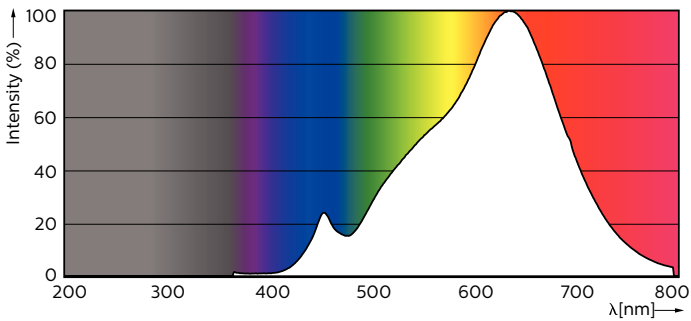

Product data

General Information		Colour Rendering Index,horiz (Nom)	
Cap base	GU5.3 [GU5.3]		97
EU RoHS compliant	Yes	LLMF at end of nominal lifetime (nom.) 70 %	
Nominal lifetime (nom.)	40000 h	Operating and Electrical	
Switching cycle	50,000X	Input frequency	- Hz
Technical type	7.2-50W	Power (Rated) (Nom)	7.2 W
		Lamp current (nom.)	800 mA
		Wattage equivalent	50 W
		Starting time (nom.)	0.5 s
		Warm-up time to 60% light (nom.)	1 s
		Power factor (nom.)	0.7
		Voltage (Nom)	12 V
Light Technical		Temperature	
Colour Code	927	T-Case maximum (nom.)	92 °C
Technical Beam Angle (Nom)	60 °		
Lamp Luminous Flux 25°C EL (Nom)	450 lm		
Luminous intensity (nom.)	410 cd		
Colour Designation	Warm white (WW)		
Colour Temperature, horizontal (Nom)	2700 K		
Lamp Luminous Efficacy EM (Nom)	62.50 lm/W		
Colour consistency	<3		

Material no. (12 NC)	929001341408
----------------------	--------------

SAP net weight (piece)	0.034 kg
------------------------	----------

Dimensional drawing

MAS LED MR16 ExpertColor 7.2-50W 927 60D

Product	D	C
MASTER LED ExpertColor LED MR16 ExpertColor 7.2-50W 927 60D	50.5 mm	46 mm

Photometric data

Master LEDspot ExpertColor LV 50W EZ10 927 10D

Master LEDspot ExpertColor LV 50W GU5.3 927 60D

MASTER LEDspot ExpertColor LV

Photometric data

Master LEDspot ExpertColor LV 50W GU5.3 927 60D