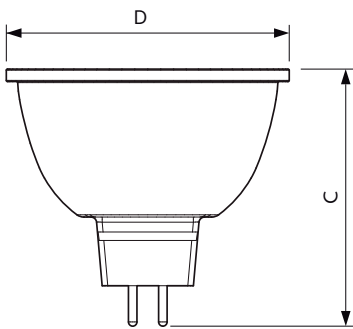

Material no. (12 NC)	929001341408
----------------------	--------------

SAP net weight (piece)	0.034 kg
------------------------	----------

Dimensional drawing

MAS LED MR16 ExpertColor 7.2-50W 927 60D

Product	D	C
MASTER LED ExpertColor LED MR16 ExpertColor 7.2-50W 927 60D	50.5 mm	46 mm