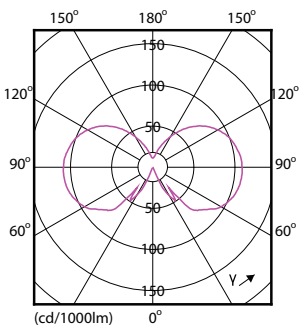

LEDbulb 40W E27 827 CL A60 D