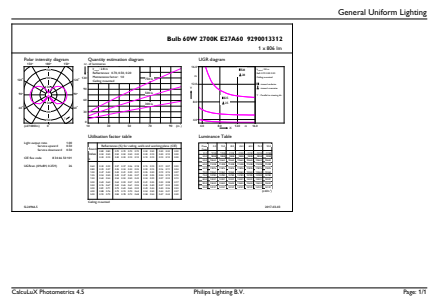

LEDbulb 60W E27 827 CL A60 D