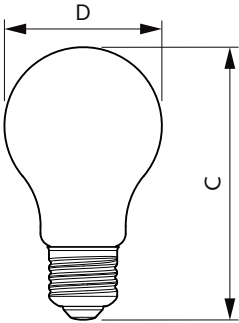

Product data

General Information	
Cap base	E27 [E27]
EU RoHS compliant	Yes
Nominal lifetime (nom.)	15000 h
Switching cycle	20,000X
Technical type	8-60W
Light Technical	
Colour Code	827 [CCT of 2,700 K]
Lamp Luminous Flux 25°C EL (Nom)	806 lm
Colour Designation	Warm white (WW)
Colour Temperature, horizontal (Nom)	2700 K
Lamp Luminous Efficacy EM (Nom)	100.00 lm/W
Colour consistency	<6
Colour Rendering Index,horiz (Nom)	80
LLMF at end of nominal lifetime (nom.)	70 %
Operating and Electrical	
Input frequency	50 to 60 Hz
Power (Rated) (Nom)	8 W

SAP numerator – packs per outer box	10
Material no. (12 NC)	929001331202
SAP net weight (piece)	0.030 kg

Dimensional drawing

Bulb A60 230V7.5-60W 806lm 2700K D Clear

Product	D	C
CLA LEDBulb D 8-60W A60 E27 827 CL	60 mm	104 mm