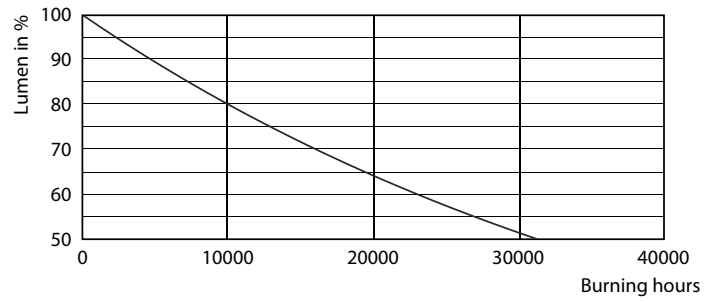

Product data

General Information	
Cap base	E27 [E27]
EU RoHS compliant	Yes
Nominal lifetime (nom.)	15000 h
Switching cycle	20,000X
Technical type	8-60W
Light Technical	
Colour Code	827 [CCT of 2,700 K]
Lamp Luminous Flux 25°C EL (Nom)	806 lm
Colour Designation	Warm white (WW)
Colour Temperature, horizontal (Nom)	2700 K
Lamp Luminous Efficacy EM (Nom)	100.00 lm/W
Colour consistency	<6
Colour Rendering Index,horiz (Nom)	80
LLMF at end of nominal lifetime (nom.)	70 %
Operating and Electrical	
Input frequency	50 to 60 Hz
Power (Rated) (Nom)	8 W

Lamp current (nom.)	52 mA
Wattage equivalent	60 W
Starting time (nom.)	0.5 s
Warm-up time to 60% light (nom.)	0.5 s
Power factor (nom.)	0.7
Voltage (Nom)	220-240 V
Temperature	
T-Case maximum (nom.)	55 °C
Controls and Dimming	
Dimmable	Yes
Mechanical and Housing	
Lamp Finish	Clear
Approval and Application	
Energy efficiency label (EEL)	A+
Energy consumption kWh/1,000 hours	8 kWh

Photometric data

LEDbulb, Bulb A21 14W, 18W 2200-2700K

LEDbulb 60W E27 827 CL A60 D

LEDbulb 40W E27 827 CL A60 D

Classic filament LEDbulbs

Lifetime

LEDbulb 40W E27 827 CL A60 D

LEDbulb 40W E27 827 CL A60 D