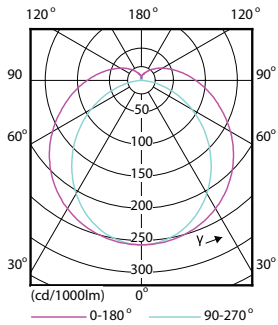

MASTER LEDtube EM/Mains

Controls and Dimming	
Dimmable	No
Mechanical and Housing	
Product length	1500 mm
Approval and Application	
Energy efficiency label (EEL)	A++
Energy-saving product	Yes
Approval marks	CE marking RoHS compliance KEMA Keur certificate
Energy consumption kWh/1,000 hours	24 kWh

Dimensional drawing

TLED 4ft 24W-58W 3700lm 160D 6500K G13ND

Product	D1	D2	A1	A2	A3
MASTER LEDtube 1500mm UO 24W 865 T8	25.78 mm	28 mm	1498.7 mm	1505.8 mm	1512.9 mm

Photometric data

LEDtube 1500mm UO 24W 865 T8

LEDtube 1500mm UO 24W 865 T8

MASTER LEDtube EM/Mains

Photometric data

LEDtube 600mm 1200mm 1500mm UO T8

Lifetime

LEDtube 600mm 1200mm 1500mm UO T8

LEDtube 600mm 1200mm 1500mm UO T8