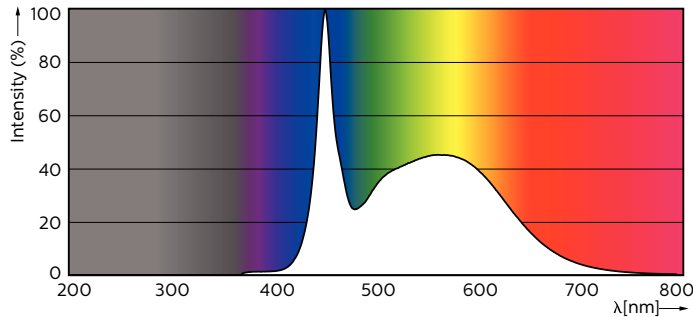

Warnings and Safety

• -

Product data

General Information		Operating and Electrical	
Cap base	G13 [Medium Bi-Pin Fluorescent]	Input frequency	50 to 60 Hz
EU RoHS compliant	Yes	Power (Rated) (Nom)	24 W
Nominal lifetime (nom.)	50000 h	Lamp current (max.)	112 mA
Switching cycle	200,000X	Lamp current (min.)	103 mA
Light Technical		Starting time (nom.)	0.5 s
Colour Code	865 [CCT of 6,500 K]	Warm-up time to 60% light (nom.)	0.5 s
Technical Beam Angle (Nom)	160 °	Power factor (nom.)	0.9
Lamp Luminous Flux 25°C EL (Nom)	3700 lm	Voltage (Nom)	220-240 V
Colour Designation	Cool Daylight	Temperature	
Colour Temperature, horizontal (Nom)	6500 K	T-ambient (max.)	35 °C
Lamp Luminous Efficacy EM (Nom)	154.00 lm/W	T-ambient (min.)	-20 °C
Colour consistency	<6	T storage (max.)	65 °C
Colour Rendering Index,horiz (Nom)	83	T storage (min.)	-40 °C
LLMF at end of nominal lifetime (nom.)	70 %	T-Case maximum (nom.)	60 °C

MASTER LEDtube EM/Mains

Controls and Dimming	
Dimmable	No
Mechanical and Housing	
Product length	1500 mm
Approval and Application	
Energy efficiency label (EEL)	A++
Energy-saving product	Yes
Approval marks	CE marking RoHS compliance KEMA Keur certificate
Energy consumption kWh/1,000 hours	24 kWh

Dimensional drawing

TLED 4ft 24W-58W 3700lm 160D 6500K G13ND

Product	D1	D2	A1	A2	A3
MASTER LEDtube 1500mm UO 24W 865 T8	25.78 mm	28 mm	1498.7 mm	1505.8 mm	1512.9 mm

Photometric data

LEDtube 1500mm UO 24W 865 T8