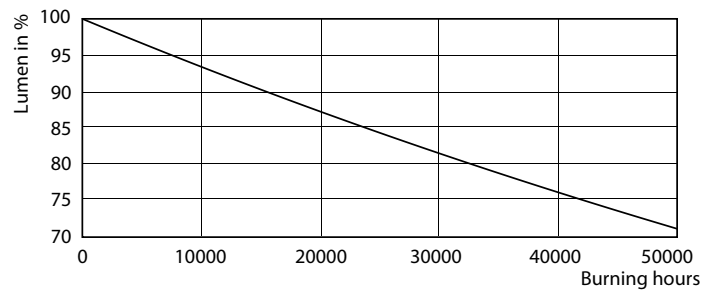

Warnings and Safety

• -

Product data

General Information		Operating and Electrical	
Cap base	G13 [Medium Bi-Pin Fluorescent]	Input frequency	50 to 60 Hz
EU RoHS compliant	Yes	Power (Rated) (Nom)	24 W
Nominal lifetime (nom.)	50000 h	Lamp current (max.)	112 mA
Switching cycle	200,000X	Lamp current (min.)	103 mA
Light Technical		Starting time (nom.)	0.5 s
Colour Code	865 [CCT of 6,500 K]	Warm-up time to 60% light (nom.)	0.5 s
Technical Beam Angle (Nom)	160 °	Power factor (nom.)	0.9
Lamp Luminous Flux 25°C EL (Nom)	3700 lm	Voltage (Nom)	220-240 V
Colour Designation	Cool Daylight	Temperature	
Colour Temperature, horizontal (Nom)	6500 K	T-ambient (max.)	35 °C
Lamp Luminous Efficacy EM (Nom)	154.00 lm/W	T-ambient (min.)	-20 °C
Colour consistency	<6	T storage (max.)	65 °C
Colour Rendering Index,horiz (Nom)	83	T storage (min.)	-40 °C
LLMF at end of nominal lifetime (nom.)	70 %	T-Case maximum (nom.)	60 °C

MASTER LEDtube EM/Mains

Controls and Dimming	
Dimmable	No
Mechanical and Housing	
Product length	1500 mm
Approval and Application	
Energy efficiency label (EEL)	A++
Energy-saving product	Yes
Approval marks	CE marking RoHS compliance KEMA Keur certificate
Energy consumption kWh/1,000 hours	24 kWh

LEDtube 1500mm UO 24W 865 T8

MASTER LEDtube EM/Mains

Photometric data

LEDtube 600mm 1200mm 1500mm UO T8

Lifetime

LEDtube 600mm 1200mm 1500mm UO T8

LEDtube 600mm 1200mm 1500mm UO T8