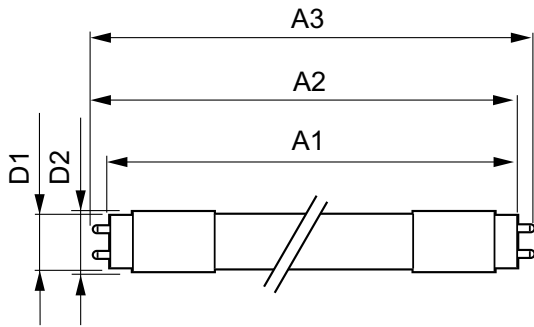

Warnings and Safety

• -

Product data

General Information		Operating and Electrical	
Cap base	G13 [Medium Bi-Pin Fluorescent]	Input frequency	50 to 60 Hz
EU RoHS compliant	Yes	Power (Rated) (Nom)	24 W
Nominal lifetime (nom.)	50000 h	Lamp current (max.)	112 mA
Switching cycle	200,000X	Lamp current (min.)	103 mA
Light Technical		Starting time (nom.)	0.5 s
Colour Code	865 [CCT of 6,500 K]	Warm-up time to 60% light (nom.)	0.5 s
Technical Beam Angle (Nom)	160 °	Power factor (nom.)	0.9
Lamp Luminous Flux 25°C EL (Nom)	3700 lm	Voltage (Nom)	220-240 V
Colour Designation	Cool Daylight	Temperature	
Colour Temperature, horizontal (Nom)	6500 K	T-ambient (max.)	35 °C
Lamp Luminous Efficacy EM (Nom)	154.00 lm/W	T-ambient (min.)	-20 °C
Colour consistency	<6	T storage (max.)	65 °C
Colour Rendering Index,horiz (Nom)	83	T storage (min.)	-40 °C
LLMF at end of nominal lifetime (nom.)	70 %	T-Case maximum (nom.)	60 °C

MASTER LEDtube EM/Mains

Controls and Dimming	
Dimmable	No
Mechanical and Housing	
Product length	1500 mm
Approval and Application	
Energy efficiency label (EEL)	A++
Energy-saving product	Yes
Approval marks	CE marking RoHS compliance KEMA Keur certificate
Energy consumption kWh/1,000 hours	24 kWh

Product Data	
Full product code	871869668746800
Order product name	MASTER LEDtube 1500mm UO 24W 865 T8
EAN/UPC – product	8718696687468
Order code	929001298302
SAP numerator – quantity per pack	1
SAP numerator – packs per outer box	10
SAP material	929001298302
Net Weight (Piece)	0.310 kg

Dimensional drawing

TLED 4ft 24W-58W 3700lm 160D 6500K G13ND

Product	D1	D2	A1	A2	A3
MASTER LEDtube 1500mm UO 24W 865 T8	25.78 mm	28 mm	1498.7 mm	1505.8 mm	1512.9 mm

Photometric data

LEDtube 1500mm UO 24W 865 T8