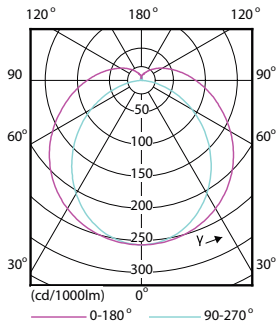

MASTER LEDtube EM/Mains

Controls and Dimming	
Dimmable	No
Mechanical and Housing	
Product length	1500 mm
Approval and Application	
Energy efficiency label (EEL)	A++
Energy-saving product	Yes
Approval marks	CE marking RoHS compliance KEMA Keur certificate
Energy consumption kWh/1,000 hours	24 kWh

Dimensional drawing

TLED 4ft 24W-58W 3700lm 160D 4000K G13ND

Product	D1	D2	A1	A2	A3
MASTER LEDtube 1500mm UO 24W 840 T8	25.78 mm	28 mm	1498.7 mm	1505.8 mm	1512.9 mm

Photometric data

LEDtube 1500mm UO 24W 840 T8

LEDtube 1500mm UO 24W 840 T8

MASTER LEDtube EM/Mains

Photometric data

LEDtube 600mm 1200mm 1500mm UO T8

Lifetime

LEDtube 600mm 1200mm 1500mm UO T8

LEDtube 600mm 1200mm 1500mm UO T8