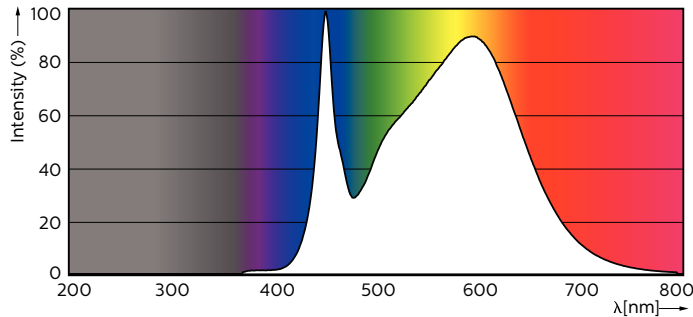

Warnings and Safety

• -

Product data

General Information		Operating and Electrical	
Cap base	G13 [Medium Bi-Pin Fluorescent]	Input frequency	50 to 60 Hz
EU RoHS compliant	Yes	Power (Rated) (Nom)	24 W
Nominal lifetime (nom.)	50000 h	Lamp current (max.)	112 mA
Switching cycle	200,000X	Lamp current (min.)	103 mA
Light Technical		Starting time (nom.)	0.5 s
Colour Code	840 [CCT of 4,000 K]	Warm-up time to 60% light (nom.)	0.5 s
Technical Beam Angle (Nom)	160 °	Power factor (nom.)	0.9
Lamp Luminous Flux 25°C EL (Nom)	3700 lm	Voltage (Nom)	220-240 V
Colour Designation	Cool White (CW)	Temperature	
Colour Temperature, horizontal (Nom)	4000 K	T-ambient (max.)	35 °C
Lamp Luminous Efficacy EM (Nom)	154.00 lm/W	T-ambient (min.)	-20 °C
Colour consistency	<6	T storage (max.)	65 °C
Colour Rendering Index,horiz (Nom)	83	T storage (min.)	-40 °C
LLMF at end of nominal lifetime (nom.)	70 %	T-Case maximum (nom.)	60 °C

MASTER LEDtube EM/Mains

Controls and Dimming	
Dimmable	No
Mechanical and Housing	
Product length	1500 mm
Approval and Application	
Energy efficiency label (EEL)	A++
Energy-saving product	Yes
Approval marks	CE marking RoHS compliance KEMA Keur certificate
Energy consumption kWh/1,000 hours	24 kWh

Dimensional drawing

TLED 4ft 24W-58W 3700lm 160D 4000K G13ND

Product	D1	D2	A1	A2	A3
MASTER LEDtube 1500mm UO 24W 840 T8	25.78 mm	28 mm	1498.7 mm	1505.8 mm	1512.9 mm

Photometric data

LEDtube 1500mm UO 24W 840 T8