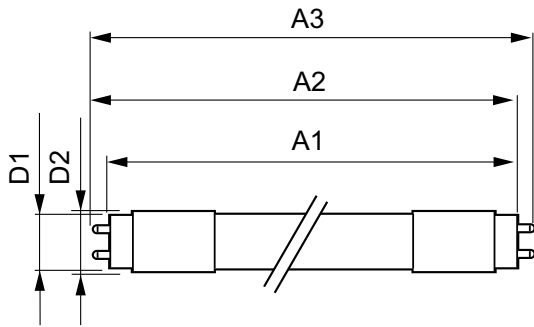

Warnings and Safety

• -

Product data

General Information		Operating and Electrical	
Cap base	G13 [Medium Bi-Pin Fluorescent]	Input frequency	50 to 60 Hz
EU RoHS compliant	Yes	Power (Rated) (Nom)	24 W
Nominal lifetime (nom.)	50000 h	Lamp current (max.)	112 mA
Switching cycle	200,000X	Lamp current (min.)	103 mA
Light Technical		Starting time (nom.)	0.5 s
Colour Code	840 [CCT of 4,000 K]	Warm-up time to 60% light (nom.)	0.5 s
Technical Beam Angle (Nom)	160 °	Power factor (nom.)	0.9
Lamp Luminous Flux 25°C EL (Nom)	3700 lm	Voltage (Nom)	220-240 V
Colour Designation	Cool White (CW)	Temperature	
Colour Temperature, horizontal (Nom)	4000 K	T-ambient (max.)	35 °C
Lamp Luminous Efficacy EM (Nom)	154.00 lm/W	T-ambient (min.)	-20 °C
Colour consistency	<6	T storage (max.)	65 °C
Colour Rendering Index,horiz (Nom)	83	T storage (min.)	-40 °C
LLMF at end of nominal lifetime (nom.)	70 %	T-Case maximum (nom.)	60 °C

MASTER LEDtube EM/Mains

Controls and Dimming	
Dimmable	No
Mechanical and Housing	
Product length	1500 mm
Approval and Application	
Energy efficiency label (EEL)	A++
Energy-saving product	Yes
Approval marks	CE marking RoHS compliance KEMA Keur certificate
Energy consumption kWh/1,000 hours	24 kWh

Product Data	
Full product code	871869668744400
Order product name	MASTER LEDtube 1500mm UO 24W 840 T8
EAN/UPC – product	8718696687444
Order code	929001298202
SAP numerator – quantity per pack	1
SAP numerator – packs per outer box	10
SAP material	929001298202
Net Weight (Piece)	0.310 kg

Dimensional drawing

TLED 4ft 24W-58W 3700lm 160D 4000K G13ND

Product	D1	D2	A1	A2	A3
MASTER LEDtube 1500mm UO 24W 840 T8	25.78 mm	28 mm	1498.7 mm	1505.8 mm	1512.9 mm

Photometric data

LEDtube 1500mm UO 24W 840 T8