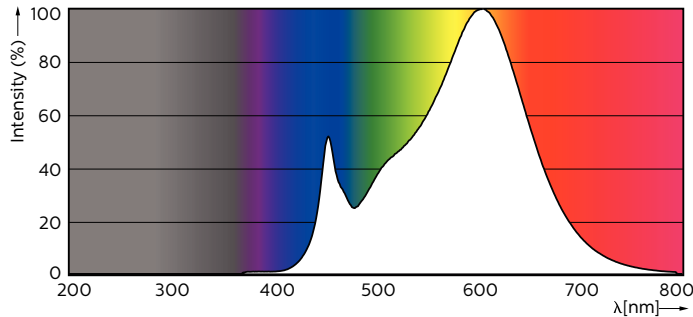

LEDtube 1500mm UO 24W 830 T8