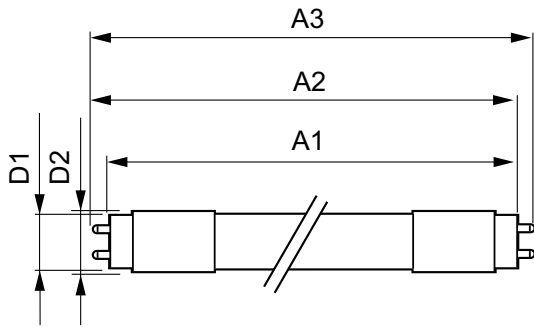

MASTER LEDtube EM/Mains

Controls and Dimming	
Dimmable	No
Mechanical and Housing	
Product length	1500 mm
Approval and Application	
Energy efficiency label (EEL)	A++
Energy-saving product	Yes
Approval marks	CE marking RoHS compliance KEMA Keur certificate
Energy consumption kWh/1,000 hours	24 kWh

Product Data	
Full product code	871869668742000
Order product name	MASTER LEDtube 1500mm UO 24W 830 T8
EAN/UPC – product	8718696687420
Order code	929001298102
SAP numerator – quantity per pack	1
SAP numerator – packs per outer box	10
SAP material	929001298102
Net Weight (Piece)	0.310 kg

Dimensional drawing

TLED 4ft 24W-58W 3400lm 160D 3000K G13ND

Product	D1	D2	A1	A2	A3
MASTER LEDtube 1500mm UO 24W 830 T8	25.78 mm	28 mm	1498.7 mm	1505.8 mm	1512.9 mm

Photometric data

LEDtube 1500mm UO 24W 830 T8