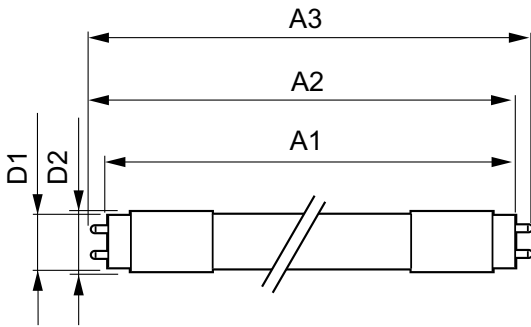

MASTER LEDtube EM/Mains

Controls and Dimming

Dimmable No

Mechanical and Housing

Product length 1200 mm

Approval and Application

Energy efficiency label (EEL) A++

Energy-saving product Yes

Approval marks CE marking RoHS compliance KEMA Keur certificate

Energy consumption kWh/1,000 hours 16 kWh

Product Data

Full product code 871869668740600

Order product name MASTER LEDtube 1200mm UO 16W 865 T8

EAN/UPC – product 8718696687406

Order code 929001298002

SAP numerator – quantity per pack 1

SAP numerator – packs per outer box 10

SAP material 929001298002

Net Weight (Piece) 0.251 kg

Dimensional drawing

TLED 4ft 16W-36W 2500lm 160D 6500K G13ND

Product	D1	D2	A1	A2	A3
MASTER LEDtube 1200mm UO 16W 865 T8	25.78 mm	28 mm	1198.2 mm	1205.3 mm	1212.4 mm

Photometric data

LEDtube 1200mm UO 16W 865 T8