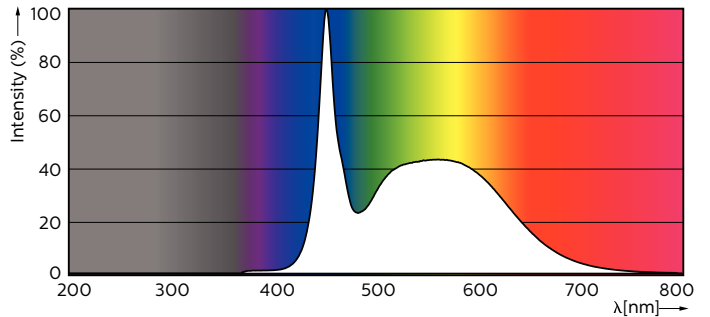

LEDtube 1200mm UO 16W 865 T8