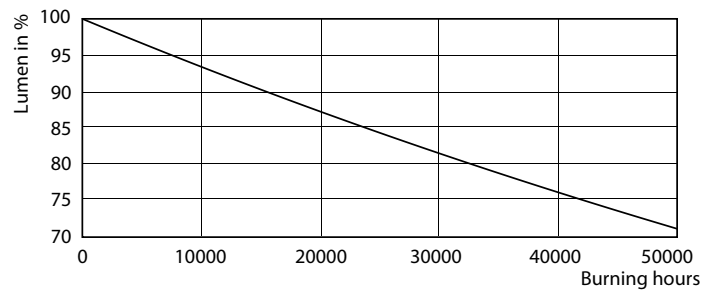

LEDtube 600mm 1200mm 1500mm UO T8