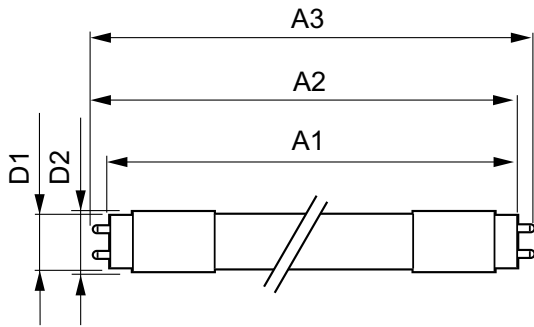

MASTER LEDtube EM/Mains

Controls and Dimming	
Dimmable	No
Mechanical and Housing	
Product length	1200 mm
Approval and Application	
Energy efficiency label (EEL)	A++
Energy-saving product	Yes
Approval marks	CE marking RoHS compliance KEMA Keur certificate
Energy consumption kWh/1,000 hours	16 kWh

Product Data	
Full product code	871869668738300
Order product name	MASTER LEDtube 1200mm UO 16W 840 T8
EAN/UPC – product	8718696687383
Order code	929001297902
Numerator – quantity per pack	1
SAP numerator – packs per outer box	10
Material no. (12 NC)	929001297902
SAP net weight (piece)	0.251 kg

Dimensional drawing

TLED 4ft 16W-36W 2500lm 160D 4000K G13ND

Product	D1	D2	A1	A2	A3
MASTER LEDtube 1200mm UO 16W 840 T8	25.78 mm	28 mm	1198.2 mm	1205.3 mm	1212.4 mm

Photometric data

LEDtube 1200mm UO 16W 840 T8