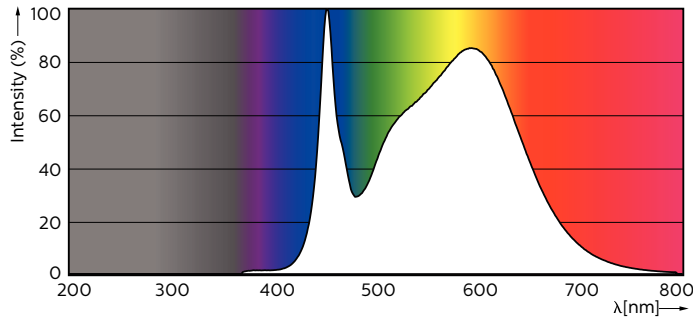

LEDtube 1200mm UO 16W 840 T8