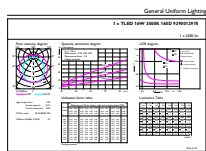

Warnings and Safety

• -

Product data

General Information		Operating and Electrical	
Cap base	G13 [Medium Bi-Pin Fluorescent]	Input frequency	50 to 60 Hz
EU RoHS compliant	Yes	Power (Rated) (Nom)	16 W
Nominal lifetime (nom.)	50000 h	Lamp current (max.)	75 mA
Switching cycle	200,000X	Lamp current (min.)	68 mA
Light Technical		Starting time (nom.)	0.5 s
Colour Code	830 [CCT of 3,000 K]	Warm-up time to 60% light (nom.)	0.5 s
Technical Beam Angle (Nom)	160 °	Power factor (nom.)	0.9
Lamp Luminous Flux 25°C EL (Nom)	2300 lm	Voltage (Nom)	220-240 V
Colour Designation	White (WH)	Temperature	
Colour Temperature, horizontal (Nom)	3000 K	T-ambient (max.)	35 °C
Lamp Luminous Efficacy EM (Nom)	143.00 lm/W	T-ambient (min.)	-20 °C
Colour consistency	<6	T storage (max.)	65 °C
Colour Rendering Index,horiz (Nom)	83	T storage (min.)	-40 °C
LLMF at end of nominal lifetime (nom.)	70 %	T-Case maximum (nom.)	55 °C

MASTER LEDtube EM/Mains

Controls and Dimming

Dimmable	No
----------	----

Mechanical and Housing

Product length	1200 mm
----------------	---------

Approval and Application

Energy efficiency label (EEL)	A++
Energy-saving product	Yes
Approval marks	CE marking RoHS compliance KEMA Keur certificate
Energy consumption kWh/1,000 hours	16 kWh

Product Data

Full product code	871869668736900
Order product name	MASTER LEDtube 1200mm UO 16W 830 T8
EAN/UPC – product	8718696687369
Order code	929001297802
Numerator – quantity per pack	1
SAP numerator – packs per outer box	10
Material no. (12 NC)	929001297802
SAP net weight (piece)	0.251 kg

Dimensional drawing

TLED 4ft 16W-36W 2300lm 160D 3000K G13ND

Product	D1	D2	A1	A2	A3
MASTER LEDtube 1200mm UO 16W 830 T8	25.78 mm	28 mm	1198.2 mm	1205.3 mm	1212.4 mm

Photometric data

LEDtube 1200mm UO 16W 830 T8