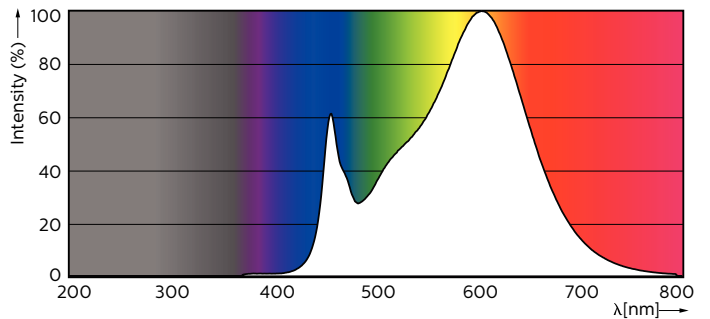

Warnings and Safety

• -

Product data

General Information		Operating and Electrical	
Cap base	G13 [Medium Bi-Pin Fluorescent]	Input frequency	50 to 60 Hz
EU RoHS compliant	Yes	Power (Rated) (Nom)	16 W
Nominal lifetime (nom.)	50000 h	Lamp current (max.)	75 mA
Switching cycle	200,000X	Lamp current (min.)	68 mA
Light Technical		Starting time (nom.)	0.5 s
Colour Code	830 [CCT of 3,000 K]	Warm-up time to 60% light (nom.)	0.5 s
Technical Beam Angle (Nom)	160 °	Power factor (nom.)	0.9
Lamp Luminous Flux 25°C EL (Nom)	2300 lm	Voltage (Nom)	220-240 V
Colour Designation	White (WH)	Temperature	
Colour Temperature, horizontal (Nom)	3000 K	T-ambient (max.)	35 °C
Lamp Luminous Efficacy EM (Nom)	143.00 lm/W	T-ambient (min.)	-20 °C
Colour consistency	<6	T storage (max.)	65 °C
Colour Rendering Index,horiz (Nom)	83	T storage (min.)	-40 °C
LLMF at end of nominal lifetime (nom.)	70 %	T-Case maximum (nom.)	55 °C

MASTER LEDtube EM/Mains

Controls and Dimming

Dimmable	No
----------	----

Mechanical and Housing

Product length	1200 mm
----------------	---------

Approval and Application

Energy efficiency label (EEL)	A++
Energy-saving product	Yes
Approval marks	CE marking RoHS compliance KEMA Keur certificate
Energy consumption kWh/1,000 hours	16 kWh

Dimensional drawing

TLED 4ft 16W-36W 2300lm 160D 3000K G13ND

Product	D1	D2	A1	A2	A3
MASTER LEDtube 1200mm UO 16W 830 T8	25.78 mm	28 mm	1198.2 mm	1205.3 mm	1212.4 mm

Photometric data

LEDtube 1200mm UO 16W 830 T8