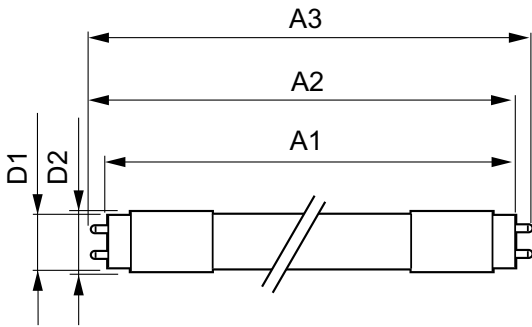

Warnings and Safety

• -

Product data

General Information		Operating and Electrical	
Cap base	G13 [Medium Bi-Pin Fluorescent]	Input frequency	50 to 60 Hz
EU RoHS compliant	Yes	Power (Rated) (Nom)	16 W
Nominal lifetime (nom.)	50000 h	Lamp current (max.)	75 mA
Switching cycle	200,000X	Lamp current (min.)	68 mA
Light Technical		Starting time (nom.)	0.5 s
Colour Code	830 [CCT of 3,000 K]	Warm-up time to 60% light (nom.)	0.5 s
Technical Beam Angle (Nom)	160 °	Power factor (nom.)	0.9
Lamp Luminous Flux 25°C EL (Nom)	2300 lm	Voltage (Nom)	220-240 V
Colour Designation	White (WH)	Temperature	
Colour Temperature, horizontal (Nom)	3000 K	T-ambient (max.)	35 °C
Lamp Luminous Efficacy EM (Nom)	143.00 lm/W	T-ambient (min.)	-20 °C
Colour consistency	<6	T storage (max.)	65 °C
Colour Rendering Index,horiz (Nom)	83	T storage (min.)	-40 °C
LLMF at end of nominal lifetime (nom.)	70 %	T-Case maximum (nom.)	55 °C

MASTER LEDtube EM/Mains

Controls and Dimming

Dimmable	No
----------	----

Mechanical and Housing

Product length	1200 mm
----------------	---------

Approval and Application

Energy efficiency label (EEL)	A++
Energy-saving product	Yes
Approval marks	CE marking RoHS compliance KEMA Keur certificate
Energy consumption kWh/1,000 hours	16 kWh

Product Data

Full product code	871869668736900
Order product name	MASTER LEDtube 1200mm UO 16W 830 T8
EAN/UPC – product	8718696687369
Order code	929001297802
Numerator – quantity per pack	1
SAP numerator – packs per outer box	10
Material no. (12 NC)	929001297802
SAP net weight (piece)	0.251 kg

Dimensional drawing

TLED 4ft 16W-36W 2300lm 160D 3000K G13ND

Product	D1	D2	A1	A2	A3
MASTER LEDtube 1200mm UO 16W 830 T8	25.78 mm	28 mm	1198.2 mm	1205.3 mm	1212.4 mm

Photometric data

LEDtube 1200mm UO 16W 830 T8