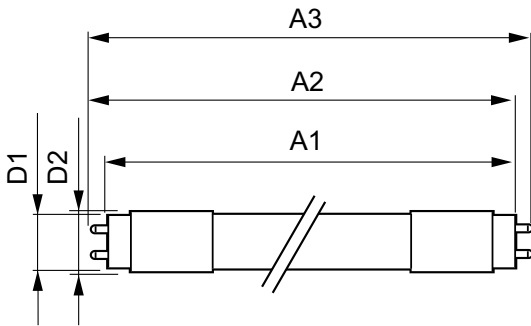

Warnings and Safety

- NOTES: The overall energy efficiency and light distribution of any installation that uses these lamps are determined by the design of the installation.

Product data

General Information	
Cap base	G13 ROT (Rotating) [Medium Bi-Pin Fluorescent]
EU RoHS compliant	Yes
Nominal lifetime (nom.)	60000 h
Switching cycle	50,000X
Light Technical	
Colour Code	840 [CCT of 4,000 K]
Technical Beam Angle (Nom)	160 °
Lamp Luminous Flux 25°C EL (Nom)	3100 lm
Colour Designation	Cool White (CW)
Colour Temperature, horizontal (Nom)	4000 K
Lamp Luminous Efficacy EM (Nom)	155.00 lm/W
Colour consistency	<6
Colour Rendering Index, horiz (Nom)	83

MASTER LEDtube InstantFit HF T8

T-Case maximum (nom.)	55 °C
Controls and Dimming	
Dimmable	No
Mechanical and Housing	
Bulb material	Plastic
Product length	1500 mm
Approval and Application	
Energy efficiency label (EEL)	A++
Energy-saving product	Yes
Approval marks	RoHS compliance CE marking KEMA Keur certificate

Energy consumption kWh/1,000 hours	24 kWh
Product Data	
Full product code	871869668754300
Order product name	MASTER LEDtube HF 1500mm HO 20W840 T8
EAN/UPC – product	8718696687543
Order code	929001284402
SAP numerator – quantity per pack	1
SAP numerator – packs per outer box	10
SAP material	929001284402
Net Weight (Piece)	0.450 kg

Dimensional drawing

MAS LEDtube HF 1500mm HO 20W840 T8

Product	D1	D2	A1	A2	A3
MASTER LEDtube HF 1500mm HO 20W840 T8	25.6 mm	28 mm	1498.7 mm	1505.8 mm	1512.9 mm

Photometric data

MAS LEDtube HF 1500mm HO 20W840 T8