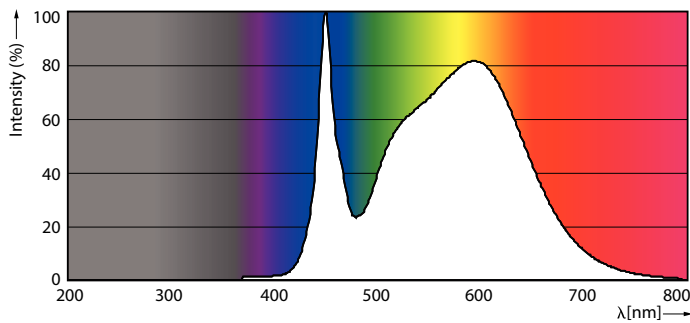

Photometric data

MAS LEDtube HF 1500mm HO 20W840 T8

MAS LEDtube HF 1500mm HO 20W840 T8