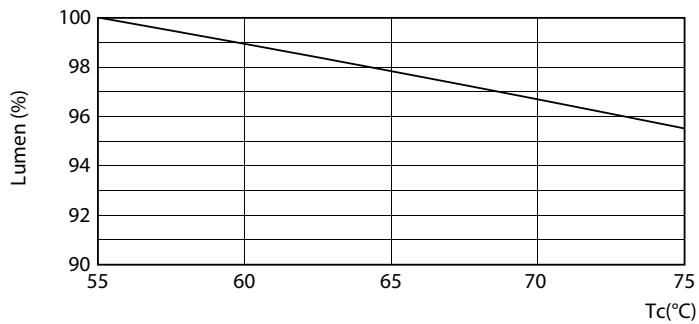

Lifetime

LEDtube HF 1500mm HO-UO 20-24W G13 830-865 T8