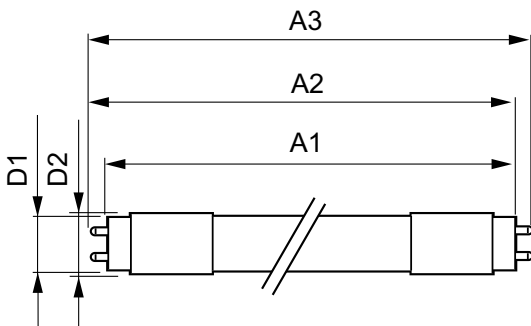

MASTER LEDtube InstantFit HF T8

T-Case maximum (nom.)	55 °C
Controls and Dimming	
Dimmable	No
Mechanical and Housing	
Bulb material	Plastic
Product length	1200 mm
Approval and Application	
Energy efficiency label (EEL)	A+
Energy-saving product	Yes
Approval marks	RoHS compliance CE marking KEMA Keur certificate

Energy consumption kWh/1,000 hours	17 kWh
Product Data	
Full product code	871869668752900
Order product name	MASTER LEDtube HF 1200mm HO 14W830 T8
EAN/UPC – product	8718696687529
Order code	929001284302
Numerator – quantity per pack	1
SAP numerator – packs per outer box	10
Material no. (12 NC)	929001284302
SAP net weight (piece)	0.360 kg

Dimensional drawing

MAS LEDtube HF 1200mm HO 14W830 T8

Product	D1	D2	A1	A2	A3
MASTER LEDtube HF 1200mm HO 14W830 T8	25.6 mm	28 mm	1198.1 mm	1205.2 mm	1212.3 mm