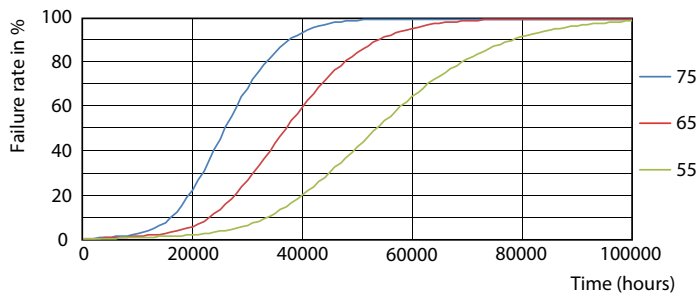

LEDtube HF 1500mm 26W G5 T5

LEDtube HF HO-UO 14-24W G13 830-865 T8