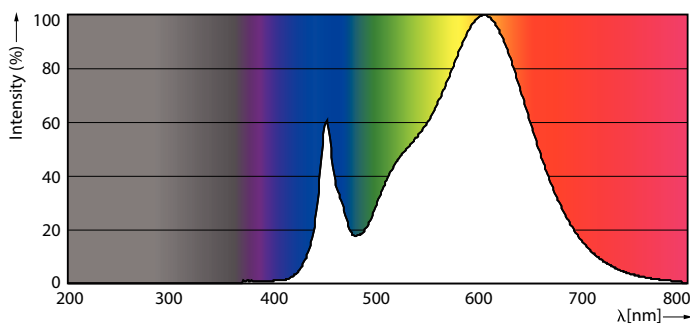

Photometric data

MAS LEDtube HF 1200mm HO 14W830 T8

MAS LEDtube HF 1200mm HO 14W830 T8