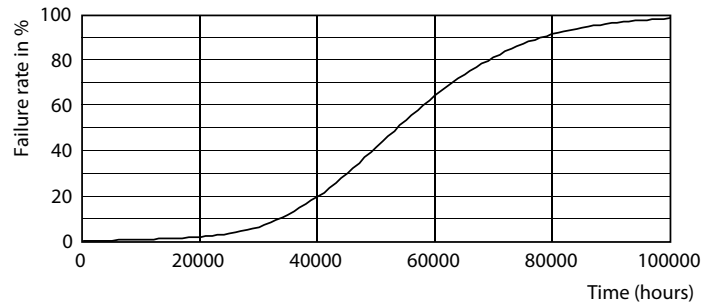

LEDtube HF 1200mm 1500mm UO T8

Lifetime