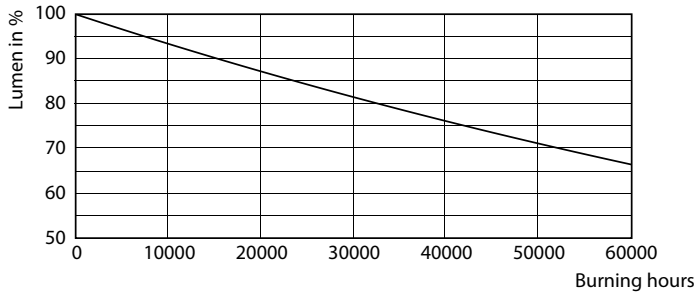

MASTER LEDtube InstantFit HF T8

Photometric data

Lifetime

LEDtube HF HO-UO 14-24W G13 830-865 T8