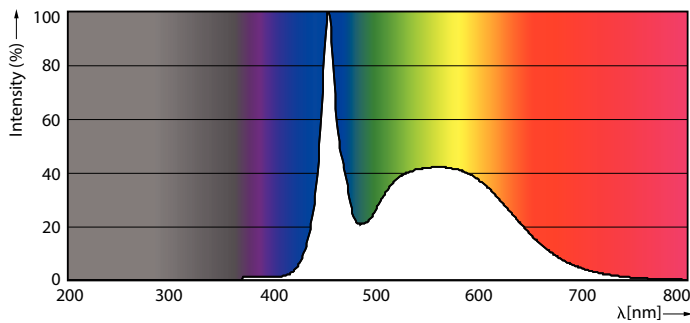

Photometric data

MAS LEDtube HF 1200mm HO 14W865 T8

MAS LEDtube HF 1200mm HO 14W865 T8