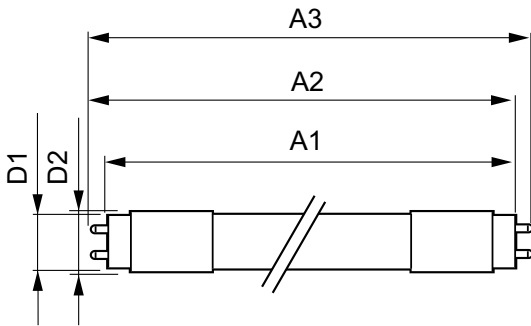

MASTER LEDtube InstantFit HF T8

T-Case maximum (nom.)	55 °C
Controls and Dimming	
Dimmable	No
Mechanical and Housing	
Bulb material	Plastic
Product length	1200 mm
Approval and Application	
Energy efficiency label (EEL)	A++
Energy-saving product	Yes
Approval marks	RoHS compliance CE marking KEMA Keur certificate

Energy consumption kWh/1,000 hours	17 kWh
Product Data	
Full product code	871869668750500
Order product name	MASTER LEDtube HF 1200mm HO 14W865 T8
EAN/UPC – product	8718696687505
Order code	929001284202
SAP numerator – quantity per pack	1
Numerator – packs per outer box	10
Material no. (12 NC)	929001284202
SAP net weight (piece)	0.360 kg

Dimensional drawing

MAS LEDtube HF 1200mm HO 14W865 T8

Product	D1	D2	A1	A2	A3
MASTER LEDtube HF 1200mm HO 14W865 T8	25.6 mm	28 mm	1198.1 mm	1205.2 mm	1212.3 mm