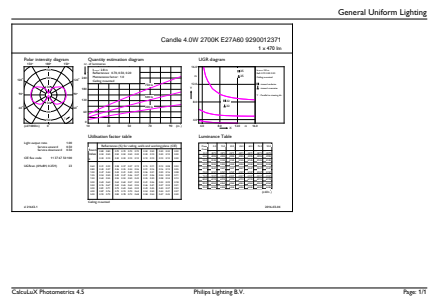

Classic filament LEDbulbs

Energy consumption kWh/1,000 hours	4 kWh
Product Data	
Full product code	871869657419500
Order product name	LEDClassic 4-50W A60 E27 WW CL ND APR
EAN/UPC – product	8718696574195
Order code	929001237108

Numerator – quantity per pack	1
SAP numerator – packs per outer box	12
Material no. (12 NC)	929001237108
SAP net weight (piece)	0.030 kg

Dimensional drawing

Product	D	C
LEDClassic 4-50W A60 E27 WW CL ND APR	60 mm	104 mm

filament 4.5W-40W 470lm NAD 2700K E27ND

Photometric data