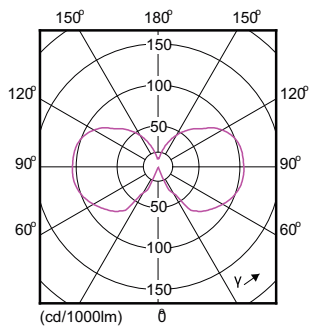

LED Lamps, Lightcolour / 827 ND CL

CorePro LEDbulb ND 4-40W A60 827

CorePro LEDbulb ND 4-40W A60 827