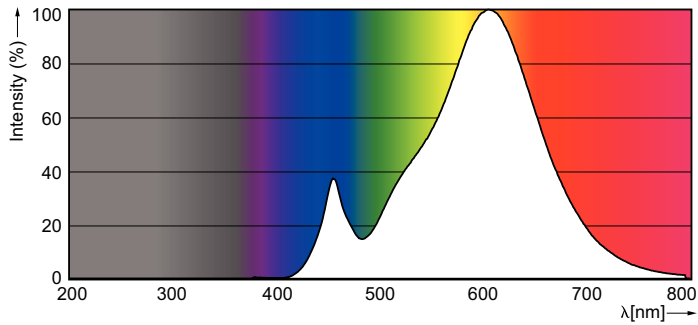

Classic filament LEDbulbs

Energy consumption kWh/1,000 hours	4 kWh
Product Data	
Full product code	871869657419500
Order product name	LEDClassic 4-50W A60 E27 WW CL ND APR
EAN/UPC – product	8718696574195
Order code	929001237108

Numerator – quantity per pack	1
SAP numerator – packs per outer box	12
Material no. (12 NC)	929001237108
SAP net weight (piece)	0.030 kg

Dimensional drawing

Product	D	C
LEDClassic 4-50W A60 E27 WW CL ND APR	60 mm	104 mm

filament 4.5W-40W 470lm NAD 2700K E27ND

Photometric data