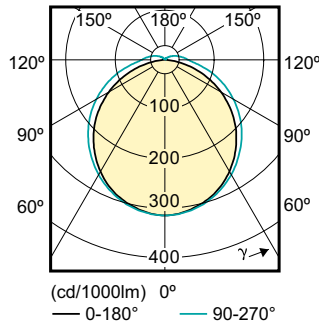

CorePro LED PLC 2P

Energy consumption kWh/1,000 hours	11 kWh
Product Data	
Full product code	871869666999000
Order product name	LED PLC 8.5W 830 2P G24d-3
EAN/UPC – product	8718696669990
Order code	929001201208

SAP numerator – quantity per pack	1
SAP numerator – packs per outer box	10
Material no. (12 NC)	929001201208
SAP net weight (piece)	0.090 kg

Dimensional drawing

Product	D1	D2	A1	A2	A3
LED PLC 8.5W 830 2P G24d-3	24.3 mm	28.4 mm	128.8 mm	148 mm	170.6 mm

Photometric data