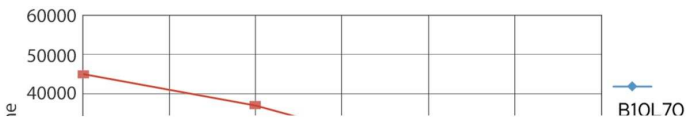

Product data

General Information		Warm-up time to 60% light (nom.)	
Cap base	G24D-3 [G24d-3]		0.5 s
EU RoHS compliant	Yes	Power factor (nom.)	0.9
Nominal lifetime (nom.)	30000 h	Voltage (Nom)	220-240 V
Switching cycle	50,000X		
Light Technical		Temperature	
Colour Code	830 [CCT of 3,000 K]	T-ambient (max.)	35 °C
Technical Beam Angle (Nom)	120 °	T-ambient (min.)	-20 °C
Lamp Luminous Flux 25°C EL (Nom)	950 lm	T storage (max.)	65 °C
Colour Designation	White (WH)	T storage (min.)	-40 °C
Colour Temperature, horizontal (Nom)	3000 K	T-Case maximum (nom.)	75 °C
Lamp Luminous Efficacy EM (Nom)	111.00 lm/W	Controls and Dimming	
Colour consistency	<6	Dimmable	No
Colour Rendering Index, horiz (Nom)	83	Mechanical and Housing	
LLMF at end of nominal lifetime (nom.)	70 %	Product length	200 mm
Operating and Electrical		Approval and Application	
Input frequency	50 to 60 Hz	Energy efficiency label (EEL)	A+
Power (Rated) (Nom)	8.5 W	Energy-saving product	Yes
Lamp current (max.)	43 mA	Approval marks	CE marking RoHS compliance KEMA Keur certificate
Lamp current (min.)	33 mA		
Starting time (nom.)	0.5 s		

Photometric data

LEDtube PLC 100mm 9W G24D-3 830 950lm

CorePro LED PLC 2P

Lifetime

LEDtube PLC 100mm 9W G24D-3 830 950lm

LEDtube PLC 100mm 9W G24D-3 830 950lm

LEDtube PLC 100mm 9W G24D-3 830 950lm

LEDtube PLC 100mm 9W G24D-3 830 950lm