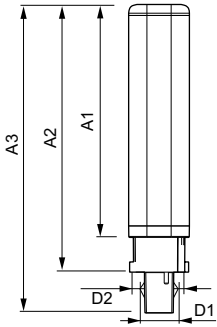

Product data

General Information		Warm-up time to 60% light (nom.)	
Cap base	G24D-3 [G24d-3]		0.5 s
EU RoHS compliant	Yes	Power factor (nom.)	0.9
Nominal lifetime (nom.)	30000 h	Voltage (Nom)	220-240 V
Switching cycle	50,000X		
Light Technical		Temperature	
Colour Code	830 [CCT of 3,000 K]	T-ambient (max.)	35 °C
Technical Beam Angle (Nom)	120 °	T-ambient (min.)	-20 °C
Lamp Luminous Flux 25°C EL (Nom)	950 lm	T storage (max.)	65 °C
Colour Designation	White (WH)	T storage (min.)	-40 °C
Colour Temperature, horizontal (Nom)	3000 K	T-Case maximum (nom.)	75 °C
Lamp Luminous Efficacy EM (Nom)	111.00 lm/W	Controls and Dimming	
Colour consistency	<6	Dimmable	No
Colour Rendering Index, horiz (Nom)	83	Mechanical and Housing	
LLMF at end of nominal lifetime (nom.)	70 %	Product length	200 mm
Operating and Electrical		Approval and Application	
Input frequency	50 to 60 Hz	Energy efficiency label (EEL)	A+
Power (Rated) (Nom)	8.5 W	Energy-saving product	Yes
Lamp current (max.)	43 mA	Approval marks	CE marking RoHS compliance KEMA Keur certificate
Lamp current (min.)	33 mA		
Starting time (nom.)	0.5 s		

SAP numerator – quantity per pack	1
SAP numerator – packs per outer box	10
Material no. (12 NC)	929001201208
SAP net weight (piece)	0.090 kg

Dimensional drawing

LEDtube PLC 8.5W G24d-3/830 2P

Product	D1	D2	A1	A2	A3
LED PLC 8.5W 830 2P G24d-3	24.3 mm	28.4 mm	128.8 mm	148 mm	170.6 mm