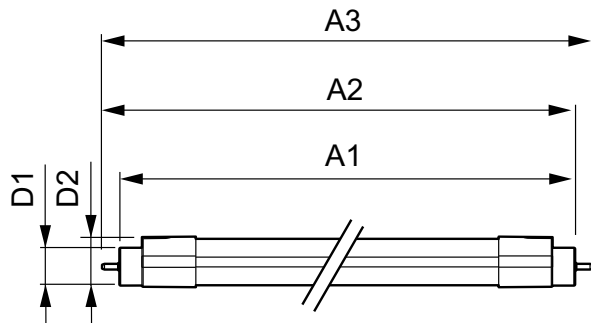

Product data

General Information	
Cap base	G5 [G5]
Nominal lifetime (nom.)	40000 h
Switching cycle	50000X
Light Technical	
Colour Code	865 [CCT of 6,500 K]
Technical Beam Angle (Nom)	160 °
Lamp Luminous Flux 25°C EL (Nom)	800 lm
Colour Temperature, horizontal (Nom)	6500 K
Colour consistency	<6
Colour Rendering Index,horiz (Nom)	83
LLMF at end of nominal lifetime (nom.)	70 %
Operating and Electrical	
Input frequency	50 to 60 Hz
Power (Rated) (Nom)	7.5 W
Starting time (nom.)	0.5 s
Warm-up time to 60% light (nom.)	0.5 s
Power factor (nom.)	0.9

Essential LED tubes T5 Mains

Approval marks	RoHS compliance KEMA Keur certificate CE marking
Energy Consumption kWh/1000 h	9 kWh
Product Data	
Full product code	694793910976000
Order product name	MASTER LEDtube 600mm 7.5W865 G5 I
EAN/UPC – product	6947939109760

Order code	929001155010
Numerator – quantity per pack	1
Numerator – packs per outer box	20
Material no. (12NC)	929001155010
Net weight (piece)	0.076 kg

Dimensional drawing

TLED T5 19V 7.5W-14W 800lm160D 6500K G5

Product	D1	D2	A1	A2	A3
MASTER LEDtube 600mm 7.5W865 G5 I	15.8 mm	21.0 mm	548.0 mm	555.0 mm	562.0 mm

Photometric data

LED Lamps, LEDtubes, MASTER LEDtube 600mm 7.5W 6500K G5 I

LED Lamps, LEDtubes, MASTER LEDtube 600mm 7.5W 6500K G5 I