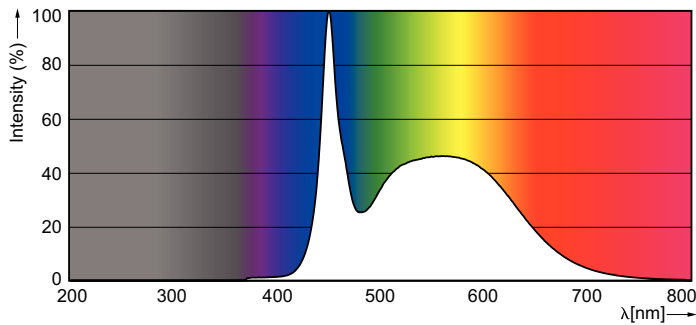

LED Lamps, LEDtubes, MASTER LEDtube 600mm 7.5W 6500K G5 I