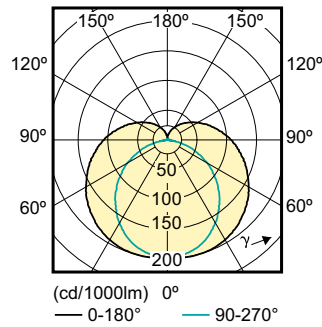

Product data

General Information	
Cap base	G5 [G5]
Nominal lifetime (nom.)	40000 h
Switching cycle	50000X
Light Technical	
Colour Code	865 [CCT of 6,500 K]
Technical Beam Angle (Nom)	160 °
Lamp Luminous Flux 25°C EL (Nom)	800 lm
Colour Temperature, horizontal (Nom)	6500 K
Colour consistency	<6
Colour Rendering Index,horiz (Nom)	83
LLMF at end of nominal lifetime (nom.)	70 %
Operating and Electrical	
Input frequency	50 to 60 Hz
Power (Rated) (Nom)	7.5 W
Starting time (nom.)	0.5 s
Warm-up time to 60% light (nom.)	0.5 s
Power factor (nom.)	0.9

Order code	929001155010
Numerator – quantity per pack	1
Numerator – packs per outer box	20
Material no. (12NC)	929001155010
Net weight (piece)	0.076 kg

Dimensional drawing

TLED T5 19V 7.5W-14W 800lm160D 6500K G5

Product	D1	D2	A1	A2	A3
MASTER LEDtube 600mm 7.5W865 G5 I	15.8 mm	21.0 mm	548.0 mm	555.0 mm	562.0 mm

Photometric data

LED Lamps, LEDtubes, MASTER LEDtube 600mm 7.5W 6500K G5 I

LED Lamps, LEDtubes, MASTER LEDtube 600mm 7.5W 6500K G5 I