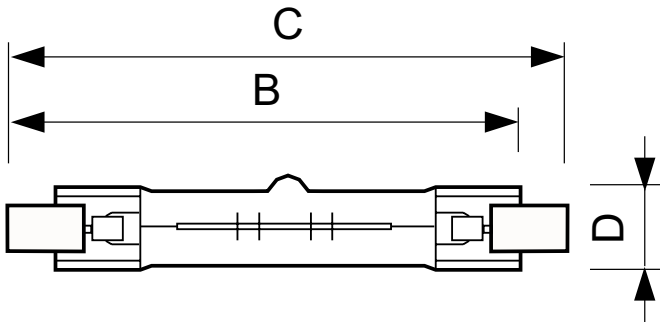

Plusline Compact

Plusline C 150W R7s 230V 1CT/10X10F

Mains-voltage linear lamp giving white halogen light

Product data

General Information	
Cap base	R7S [R7s]
Burning Position	UNIVERSAL [Any/Universal]
Nominal lifetime (nom.)	2000 h
Light Technical	
Lamp Luminous Flux 25°C EL (Nom)	2400 lm
Lamp Luminous Efficacy EM (Nom)	16 lm/W
Colour Rendering Index,horiz (Nom)	100
Operating and Electrical	
Power (Rated) (Nom)	150 W
Lamp current (nom.)	0.65 A
Starting time (nom.)	0.0 s
Voltage (Nom)	230 V
Controls and Dimming	
Dimmable	Yes
Mechanical and Housing	
Lamp Finish	Clear

Cap-base information	10
Approval and Application	
Energy efficiency label (EEL)	D
Luminaire Design Requirements	
Bulb temperature (max.)	900 °C
Pinch temperature (max.)	350 °C
Product Data	
Full product code	872790080887200
Order product name	Plusline C 150W R7s 230V 1CT/10X10F
EAN/UPC – product	8727900808872
Order code	923919943202
SAP numerator – quantity per pack	1
Numerator – packs per outer box	100
Material no. (12 NC)	923919943202
SAP net weight (piece)	0.005 kg
ILCOS code	HDG//RS-150-230-R7s-74.9

Plusline Compact

Dimensional drawing

DEComp 150W R7s 230V T3 CL

Product	D (max)	B (max)	B	B (min)	C (max)
Plusline C 150W R7s 230V 1CT/ 10X10F	15 mm	76.5 mm	74.9 mm	73.3 mm	78.3 mm