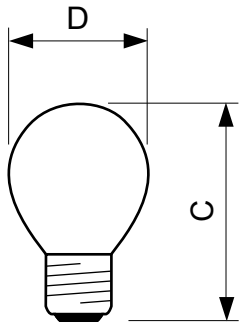

Standard Lustre P45 clear

Standard 25W E27 220-240V P45 CL 1CT/5X10F

Spherical vacuum- or gas-filled incandescent lamps with a clear glass bulb and E- or B-base

Product data

General Information		Cap-base information	
Cap base	E27 [E27]	Cap-base information	na [-]
Burning Position	UNIVERSAL [Any/Universal]	Filament shape	-
Nominal lifetime (nom.)	1000 h	Product Data	
Light Technical		Full product code	871829112402300
Lamp Luminous Flux 25°C EL (Nom)	200 lm	Order product name	Standard 25W E27 220-240V P45 CL 1CT/5X10F
Colour Rendering Index,horiz (Nom)	100	EAN/UPC – product	8711500223326
Operating and Electrical		Order code	921411543301
Power (Rated) (Nom)	25 W	SAP numerator – quantity per pack	1
Voltage (Nom)	220-240 V	Numerator – packs per outer box	50
Controls and Dimming		Material no. (12 NC)	921411543301
Dimmable	Yes	SAP net weight (piece)	0.015 kg
Mechanical and Housing		ILCOS code	IBP/C-25-125/130-E27-45
Lamp Finish	Clear		

Standard Lustre P45 clear

Dimensional drawing

LUS STD 25W E27 220-240V P45 CL

Product	D	C (max)
Standard 25W E27 220-240V P45 CL 1CT/5X10F	45 mm	73 mm