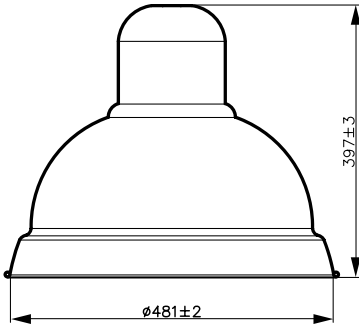

UNIUrban

Dimensional drawing

UNIUrban ZSP461/ZCP461