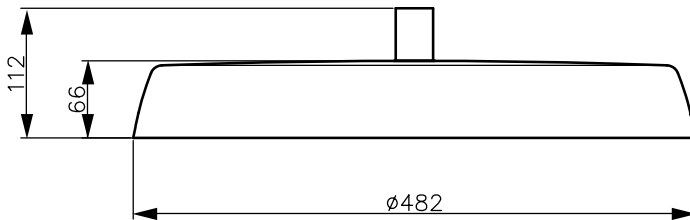

Initial input power	100 W
Power consumption tolerance	+/-10%

Application Conditions

Ambient temperature range	-40 to +50 °C

Product Data

Full product code	911401727732
Order product name	BSP461 LED120 NW 110-277V TA

Order code	911401727732
SAP numerator – quantity per pack	1
Numerator – packs per outer box	1
SAP material	911401727732
SAP net weight (piece)	9.499 kg

Dimensional drawing

UNIUrban BDP461/BGP461/BSP461/BSS461