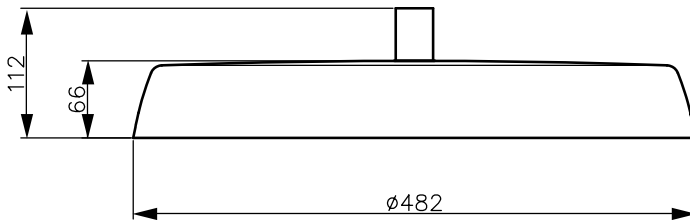

Initial input power	100 W
Power consumption tolerance	+/-10%

Application Conditions

Ambient temperature range	-40 to +50 °C

Product Data

Full product code	911401727722
Order product name	BSP461 LED120 WW 110-277V TA

Order code	911401727722
SAP numerator – quantity per pack	1
Numerator – packs per outer box	1
Material no. (12 NC)	911401727722
SAP net weight (piece)	9.499 kg

Dimensional drawing

UNIUrban BDP461/BGP461/BSP461/BSS461