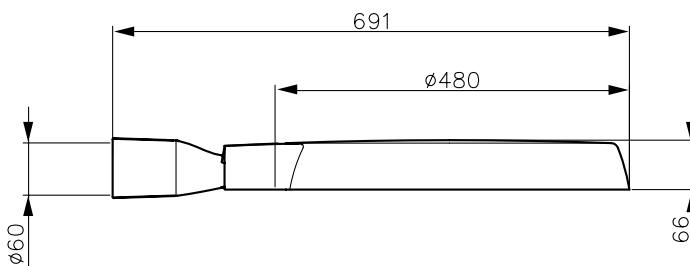

Lamp colour temperature	3000 K
Colour Rendering Index	≥70
Initial input power	65 W
Power consumption tolerance	+/-10%

Application Conditions

Ambient temperature range	-40 to +50 °C

Product Data

Full product code	911401727562

Order product name	BGP461 LED78 WW 110-277V TA
Order code	911401727562
SAP numerator – quantity per pack	1
Numerator – packs per outer box	1
Material no. (12 NC)	911401727562
SAP net weight (piece)	10.149 kg

Dimensional drawing

UNIUrban BDP461/BGP461/BSP461/BSS461