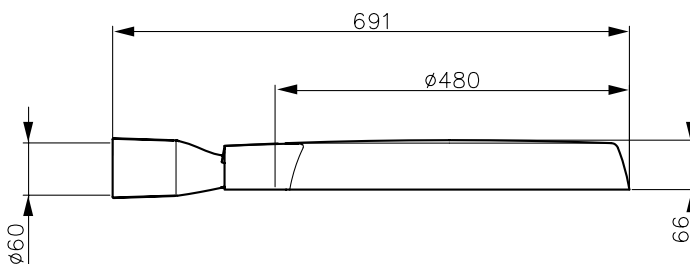

Lamp colour temperature	3000 K
Colour Rendering Index	≥70
Initial input power	33 W
Power consumption tolerance	+/-10%

Application Conditions

Ambient temperature range	-40 to +50 °C

Product Data

Full product code	911401727502

Order product name	BGP461 LED40 WW 110-277V TS
Order code	911401727502
SAP numerator – quantity per pack	1
Numerator – packs per outer box	1
Material no. (12 NC)	911401727502
SAP net weight (piece)	9.849 kg

Dimensional drawing

UNIUrban BDP461/BGP461/BSP461/BSS461