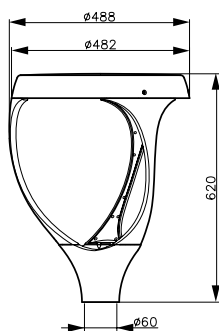

Mechanical and Housing	
Housing material	Aluminium
Optical cover/lens material	Tempered glass
Mounting device	60P [Post-top for diameter 60 mm]
Optical cover/lens finish	Clear
Overall height	620 mm
Overall diameter	488 mm
Colour	Grey

Order code	911401727472
SAP numerator – quantity per pack	1
Numerator – packs per outer box	1
Material no. (12 NC)	911401727472
SAP net weight (piece)	10.949 kg

Dimensional drawing

UNIUrban BDP461/BGP461/BSP461/BSS461