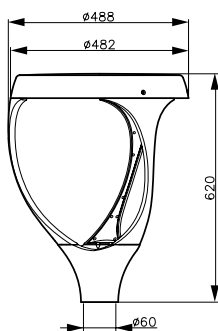

Initial input power	65 W
Power consumption tolerance	+/-10%

Application Conditions

Ambient temperature range	-40 to +50 °C

Product Data

Full product code	911401727462
Order product name	BDP461 LED65 WW 110-277V TS

Order code	911401727462
SAP numerator – quantity per pack	1
Numerator – packs per outer box	1
SAP material	911401727462
SAP net weight (piece)	10.949 kg

Dimensional drawing

UNIUrban BDP461/BGP461/BSP461/BSS461