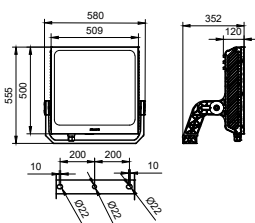

Operating and Electrical	
Input Voltage	230 to 400 V
Input frequency	50 or 60 Hz
Power factor (min.)	0.95

Controls and Dimming	
Dimmable	Yes

Mechanical and Housing	
Housing material	Aluminum die-cast

Optical cover/lens material	Polycarbonate
Overall length	580 mm
Overall width	555 mm
Overall height	352 mm
Colour	Grey

SportsStar Gen2

Application Conditions

Ambient temperature range -40 to +50 °C

Product Data

Full product code 911401643006
Order product name BVP680 LED1620/957 1620W 230-400V S5
Order code 911401643006

SAP numerator – quantity per pack 1
Numerator – packs per outer box 1
SAP material 911401643006
SAP net weight (piece) 17.700 kg

Dimensional drawing

Floodlight surface LED