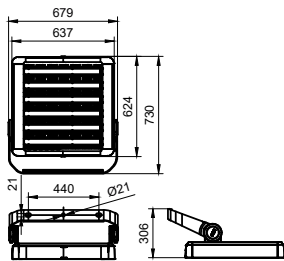

SportsStar-BVP621/BVP622/EVP622

Overall length	680 mm
Overall width	730 mm
Overall height	307 mm
Colour	Aluminium

Approval and Application

Ingress protection code	IP66 [Dust penetration-protected, jet-proof]
Mech. impact protection code	IK08 [5 J vandal-protected]
Surge protection (common/differential)	-

Power consumption tolerance	+/-10%
-----------------------------	--------

Application Conditions

Ambient temperature range	-40 to +50 °C
---------------------------	---------------

Product Data

Full product code	911401594551
Order product name	BVP622 LED850/957 900W S5 9007 DMX GC
	O
Order code	911401594551
SAP numerator – quantity per pack	1
Numerator – packs per outer box	1
Material no. (12 NC)	911401594551
Net Weight (Piece)	21.999 kg

Dimensional drawing

BVP621/BVP622/EVP622 SportsStar