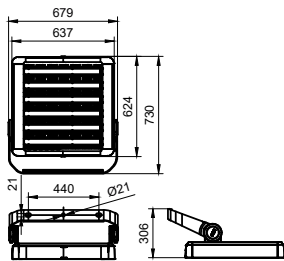

SportsStar-BVP621/BVP622/EVP622

Overall length	680 mm
Overall width	730 mm
Overall height	307 mm
Colour	Aluminium

Approval and Application

Ingress protection code	IP66 [Dust penetration-protected, jet-proof]
Mech. impact protection code	IK08 [5 J vandal-protected]
Surge protection (common/differential)	-

Power consumption tolerance	+/-10%
-----------------------------	--------

Application Conditions

Ambient temperature range	-40 to +50 °C
---------------------------	---------------

Product Data

Full product code	911401594351
Order product name	BVP622 LED850/957 900W SP 9007 DMX GC
	O
Order code	911401594351
SAP numerator – quantity per pack	1
SAP numerator – packs per outer box	1
Material no. (12 NC)	911401594351
SAP net weight (piece)	21.999 kg

Dimensional drawing

BVP621/BVP622/EVP622 SportsStar