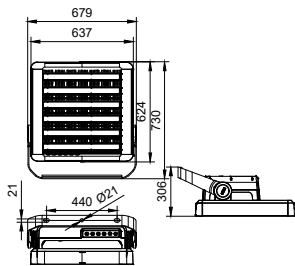

SportsStar-BVP621/BVP622/EVP622

Overall length	680 mm
Overall width	730 mm
Overall height	307 mm
Colour	White and grey

Approval and Application

Ingress protection code	IP66 [Dust penetration-protected, jet-proof]
Mech. impact protection code	IK08 [5 J vandal-protected]

Application Conditions

Ambient temperature range	-40 to +50 °C
Maximum dimming level	10%

Product Data

Full product code	911401593751
Order product name	BVP621 LED1110/757 900W AIRP PSD GC O
Order code	911401593751
SAP numerator – quantity per pack	1
Numerator – packs per outer box	1
Material no. (12 NC)	911401593751
SAP net weight (piece)	35.999 kg

Dimensional drawing

BVP621/BVP622/EVP622 SportsStar