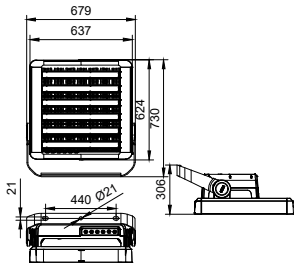

## SportsStar-BVP621/BVP622/EVP622

|                |                |
|----------------|----------------|
| Overall length | 680 mm         |
| Overall width  | 730 mm         |
| Overall height | 307 mm         |
| Colour         | White and grey |

### Product Data

|                                   |                                     |
|-----------------------------------|-------------------------------------|
| Full product code                 | 911401593651                        |
| Order product name                | BVP621 LED1110/757 900W SP PSD GC O |
| Order code                        | 911401593651                        |
| SAP numerator – quantity per pack | 1                                   |
| Numerator – packs per outer box   | 1                                   |
| Material no. (12 NC)              | 911401593651                        |
| Net Weight (Piece)                | 35.999 kg                           |

### Dimensional drawing

BVP621/BVP622/EVP622 SportsStar