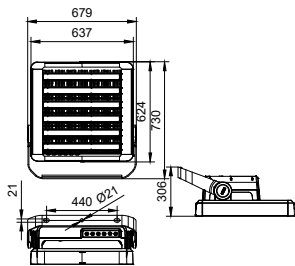

SportsStar-BVP621/BVP622/EVP622

Overall length	680 mm
Overall width	730 mm
Overall height	307 mm
Colour	White and grey

Approval and Application

Ingress protection code	IP66 [Dust penetration-protected, jet-proof]
Mech. impact protection code	IK08 [5 J vandal-protected]

Application Conditions

Ambient temperature range	-40 to +50 °C
Maximum dimming level	10%

Product Data

Full product code	911401593551
Order product name	BVP621 LED1110/740 900W AIRP PSD GC O
Order code	911401593551
SAP numerator – quantity per pack	1
Numerator – packs per outer box	1
Material no. (12 NC)	911401593551
SAP net weight (piece)	35.999 kg

Dimensional drawing

BVP621/BVP622/EVP622 SportsStar