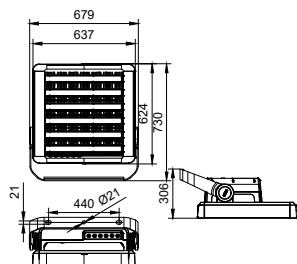

SportsStar-BVP621/BVP622/EVP622

Overall length	680 mm
Overall width	730 mm
Overall height	307 mm
Colour	White and grey

Approval and Application

Ingress protection code	IP66 [Dust penetration-protected, jet-proof]
Mech. impact protection code	IK08 [5 J vandal-protected]

Application Conditions

Ambient temperature range	-40 to +50 °C
Maximum dimming level	10%

Product Data

Full product code	911401593351
Order product name	BVP621 LED1028/730 900W AIRP PSD GC O
Order code	911401593351
SAP numerator – quantity per pack	1
Numerator – packs per outer box	1
Material no. (12 NC)	911401593351
Net Weight (Piece)	35.999 kg

Dimensional drawing

BVP621/BVP622/EVP622 SportsStar